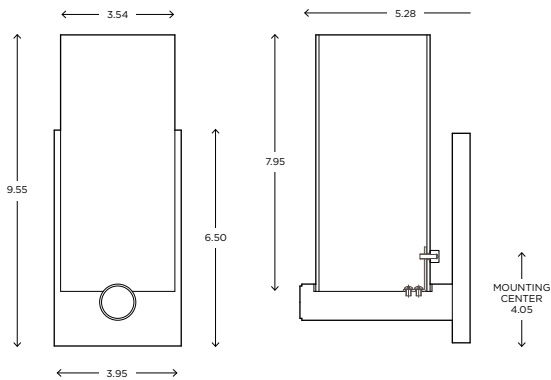

Clik 2

CUSTOM OPTIONS