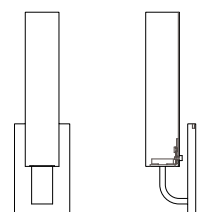

Ayre Architectural Lighting
14 Bristol Drive, Unit B
South Easton, MA 02375

Tel 508.205.0545
Toll Free 877.722.AYRE
Fax 508.205.0548

ayrelight.com