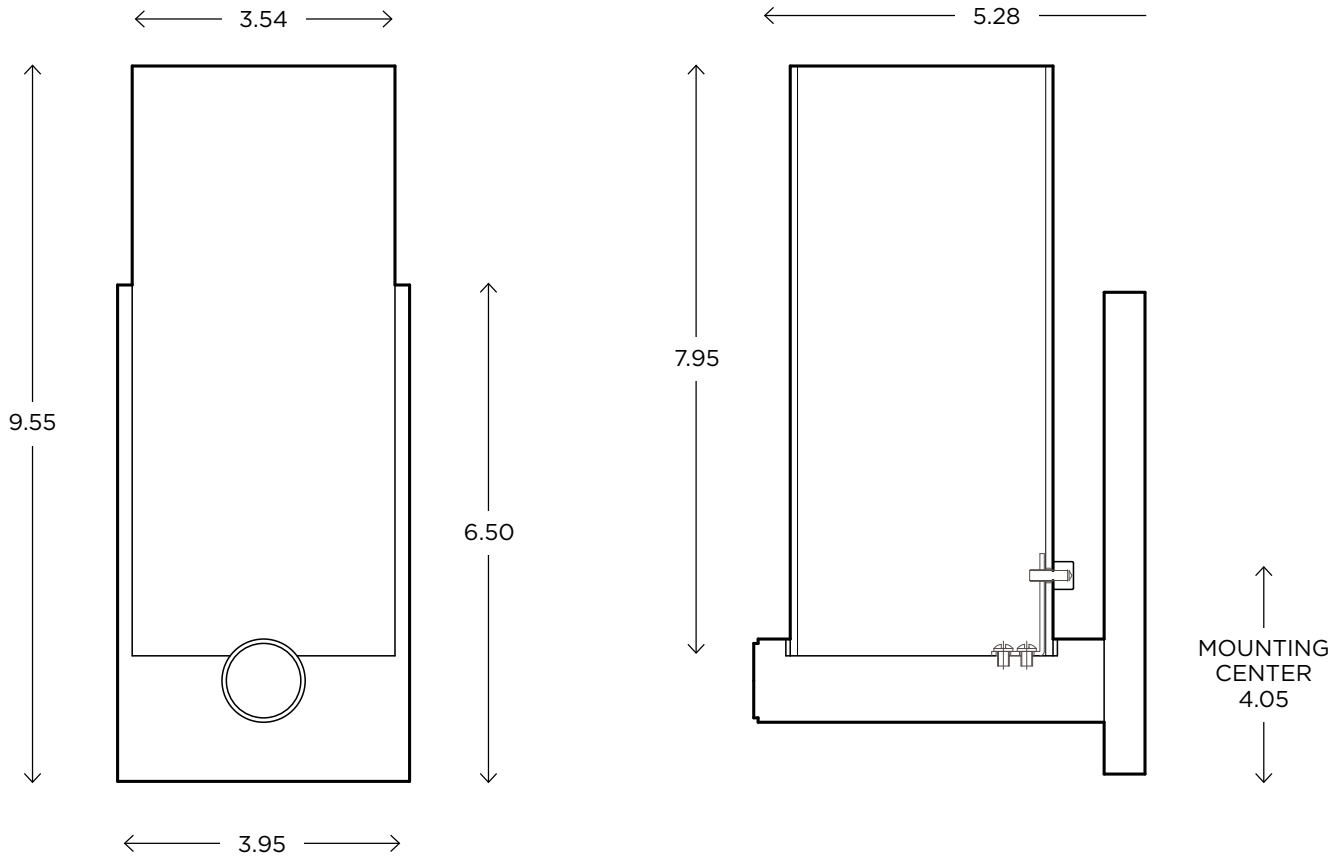

DIMENSIONS

9.55"H x 3.95"W x 5.28"P

LAMPING / VOLTAGE

- [1] 60w Max Incandescent T10 Medium Base
- [1] 26w Max Fluorescent CFL GX24q-3 Base
- [1] LED Unit 3000K

FINISH

Polished Nickel, Brushed Nickel, Chrome

DIFFUSER

Shiny Opal Glass

Customize this fixture to your specific needs

Clik 2

CUSTOM OPTIONS

MODEL
CLIK SCNCE // CLK2

DIMENSIONS
Height: 9.55
Width: 3.95
Projection: 5.28

FINISH
Polished Nickel / PN
Brushed Nickel / BN
Chrome / CH