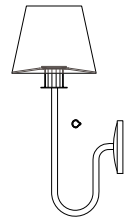

### DIMENSIONS

19.95"H x 8.00"W x 10.20"P

### DIMENSIONS

Height: 19.95  
Width: 8.00  
Projection: 10.20