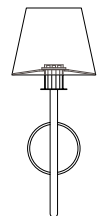

## CUSTOM OPTIONS

The Cygnus is formed from an extruded teardrop tube joined to a jewel like faceted cup. Cygnus features a solid brass backplate and white shantung shade.

### DIMENSIONS

19.95"H x 8.00"W x 10.20"P

### DIMENSIONS

Height: 19.95  
Width: 8.00  
Projection: 10.20

### RELATED PRODUCTS

VERTEX SCONCE // VER1

DISTRICT SCONCE // DIS1

ADA

METRO SCONCE // MET2

KYOTO SCONCE // KYO2

ADA

**Ayre Architectural Lighting**  
14 Bristol Drive, Unit B  
South Easton, MA 02375