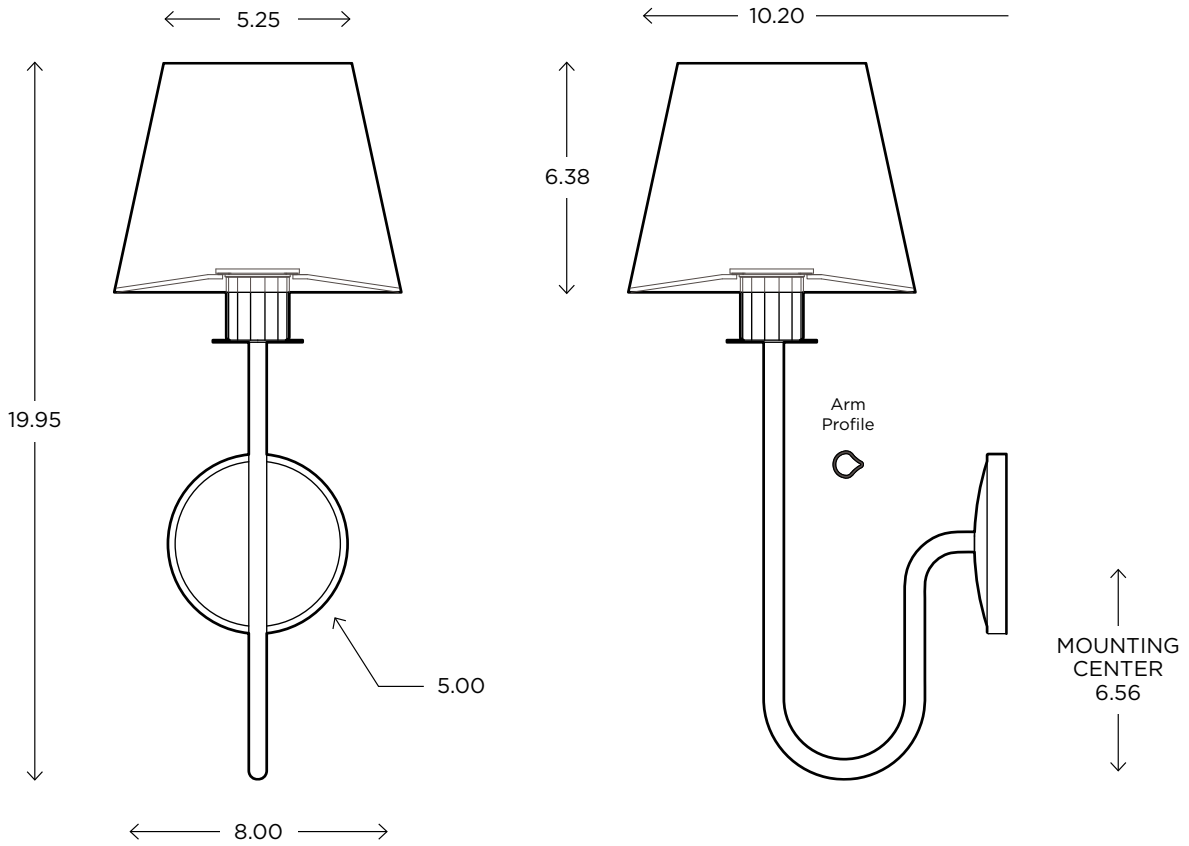

Cygnus

CUSTOM OPTIONS

MODEL

CYGNUS SCONCE // CYG1

DIMENSIONS

Height: 19.95
Width: 8.00
Projection: 10.20

FIXTURE TYPE

Sconce / S

DIFFUSER

White Shantung / WS

FINISH

Oil Rubbed Bronze / OB
Polished Nickel / PN
Brushed Nickel / BN

LAMPING / VOLTAGE

FLUORESCENT / FL
[1] CFL 18W GX24q-2 120V

INCANDESCENT / INC
[1] 100W Medium Base
120V

LED / LED
[1] 3000K 120V

RELATED PRODUCTS

VERTEX SCONCE // VER1

DISTRICT SCONCE // DIS1

ADA

METRO SCONCE // MET2

KYOTO SCONCE // KYO2

ADA

Ayre Architectural Lighting
14 Bristol Drive, Unit B
South Easton, MA 02375

Tel 508.205.0545
Toll Free 877.722.AYRE
Fax 508.205.0548

ayrelight.com