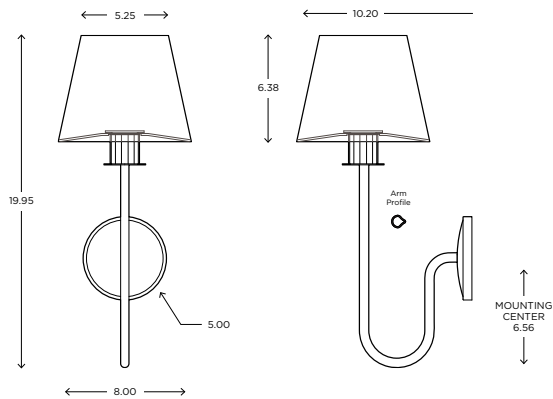

## CUSTOM OPTIONS

The Cygnus is formed from an extruded teardrop tube joined to a jewel like faceted cup. Cygnus features a solid brass backplate and white shantung shade.

### DIMENSIONS

19.95"H x 8.00"W x 10.20"P

### DIMENSIONS

Height: 19.95  
Width: 8.00  
Projection: 10.20