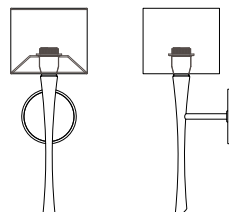

EURO SCONCE // EUR2

DISTRICT SCONCE // DIS2