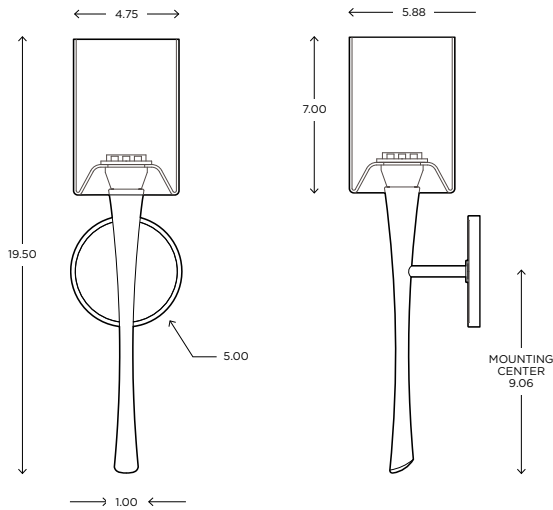

Euro 3

CUSTOM OPTIONS

An organic style sweeps across Euro with continental charm. The addition of a cased glass diffuser makes it a fitting fixture for the bathroom. Euro is also available in an ADA version with a white shantung fabric half shade tapered at the waist.

DIMENSIONS

19.50"H x 4.75"W x 5.88"P

LAMPING / VOLTAGE

- [1] 100w Max Incandescent Medium Base
- [1] 26w Max Fluorescent CFL GX24q-3 Base
- [1] LED Unit 3000K

FINISH

Polished Nickel, Brushed Nickel, Chrome