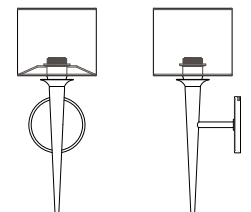

### DIMENSIONS

19.50"H x 4.75"W x 5.88"P

### DIMENSIONS

Height: 19.50  
Width: 4.75  
Projection: 5.88

### RELATED PRODUCTS

EURO SCONCE // EUR1

ADA

EURO SCONCE // EUR2

DISTRICT SCONCE // DIS2

METRO SCONCE // MET2

**Ayre Architectural Lighting**  
14 Bristol Drive, Unit B  
South Easton, MA 02375

**Tel 508.205.0545**  
Toll Free 877.722.AYRE  
Fax 508.205.0548