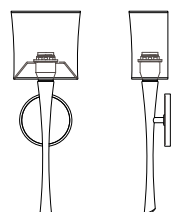

RELATED PRODUCTS

EURO SCONCE // EUR1

ADA