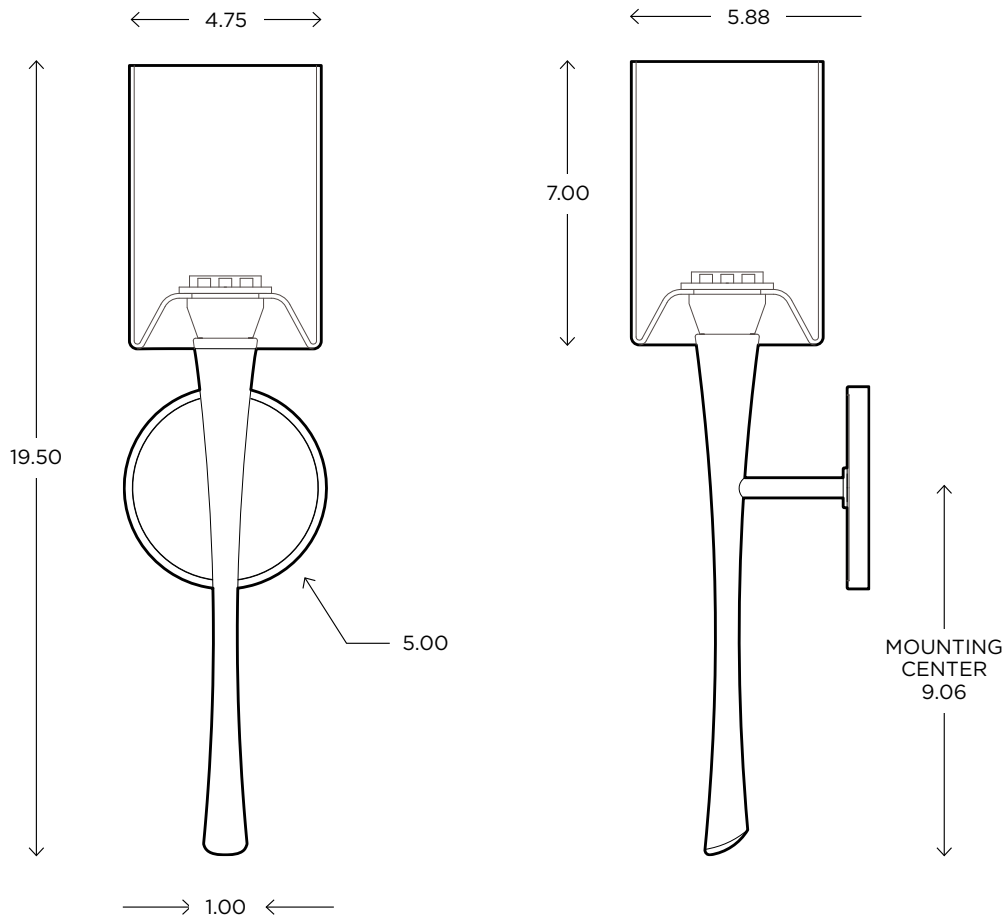

Euro 3

CUSTOM OPTIONS