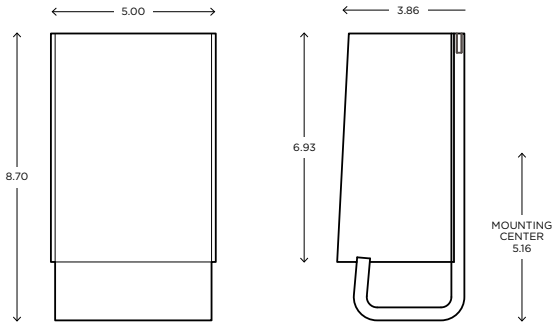

# Kyoto 1

ADA | CUSTOM OPTIONS

The Kyoto 1 is diminutive but perfectly suited for many locations where compelling style is required. Like its larger sibling, the Kyoto 1 offers a serene flow of light that spills out over the near fluid metalwork. It is at once composed, yet energetic in its form.

## DIMENSIONS

8.70"H x 5.00"W x 3.86"P

## DIMENSIONS

Height: 8.70  
Width: 5.00  
Projection: 3.86