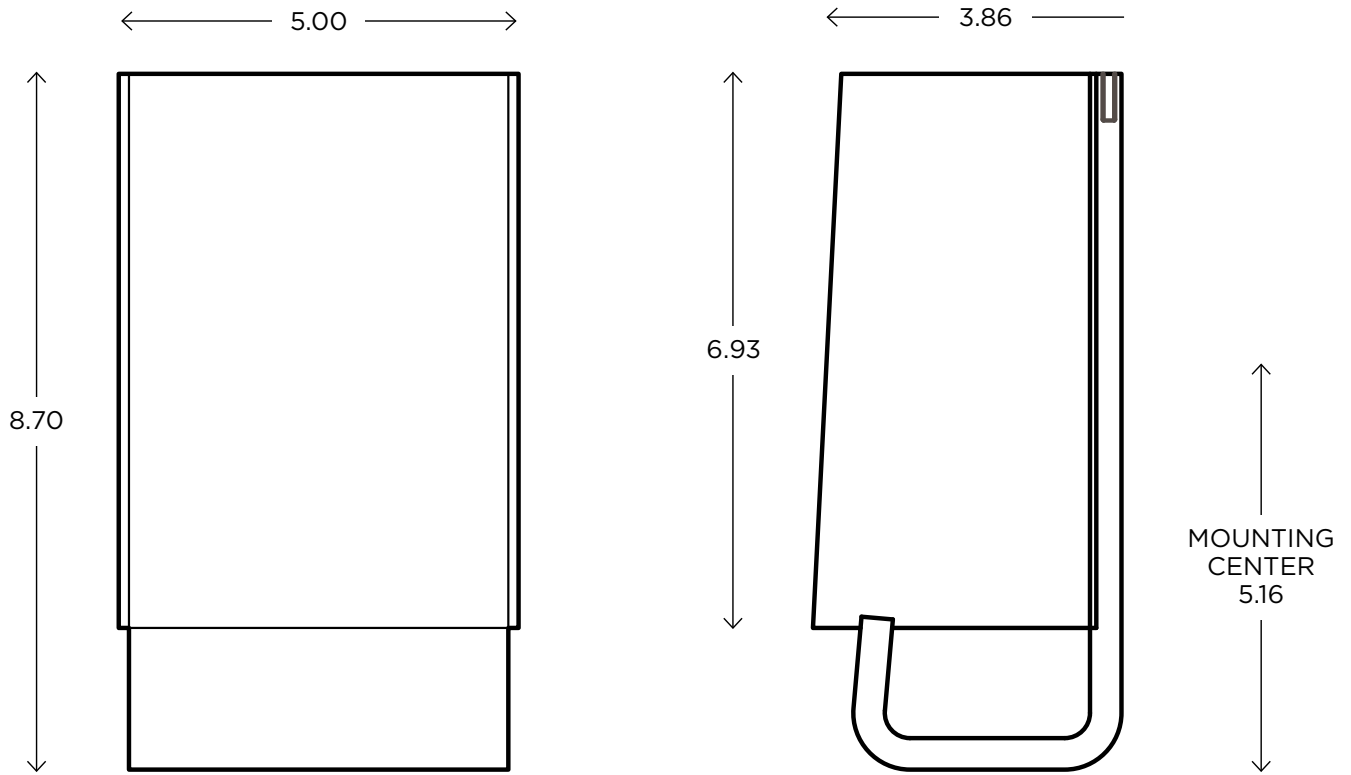

Kyoto 1

ADA | CUSTOM OPTIONS

MODEL

KYOTO SCONCE // KYO1

DIMENSIONS

Height: 8.70
Width: 5.00
Projection: 3.86

FIXTURE TYPE

ADA Sconce / A

DIFFUSER

White Shantung / WS
Shiny Opal Acrylic / SA

FINISH

Architectural Bronze / AB
Polished Nickel / PN
Brushed Nickel / BN

LAMPING / VOLTAGE

FLUORESCENT / FL
[1] CFL 18W GX24q-2 120V

INCANDESCENT / INC
[1] 60W Candelabra Base
120V

LED / LED
[1] 3000K 120V

RELATED PRODUCTS

KYOTO SCONCE // KYO2

ADA

CAPRI SCONCE // CAP1

ADA

LYRIC SCONCE // LYR1

ADA

SIENA SCONCE // SIE1

ADA

Ayre Architectural Lighting
14 Bristol Drive, Unit B
South Easton, MA 02375

Tel 508.205.0545
Toll Free 877.722.AYRE
Fax 508.205.0548

ayrelight.com