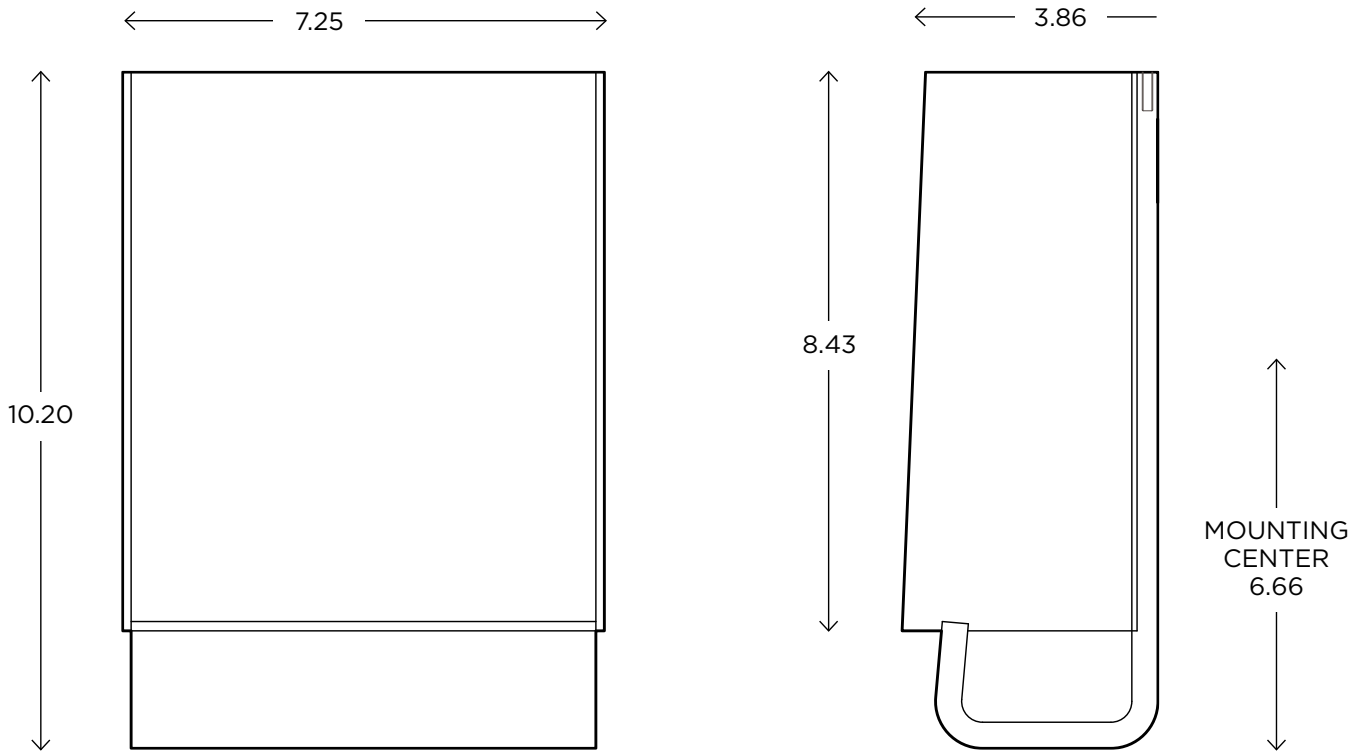

Kyoto 2

ADA | CUSTOM OPTIONS

The Kyoto 2 offers a serene flow of light that spills out over the near fluid metalwork. It is at once composed, yet energetic in its form.

DIMENSIONS

10.20"H x 7.25"W x 3.86"P

MODEL

KYOTO SCONCE // KYO2

DIMENSIONS

Height: 10.20
Width: 7.25
Projection: 3.86

FIXTURE TYPE

ADA Sconce / A

DIFFUSER

White Shantung / WS
Shiny Opal Acrylic / SA