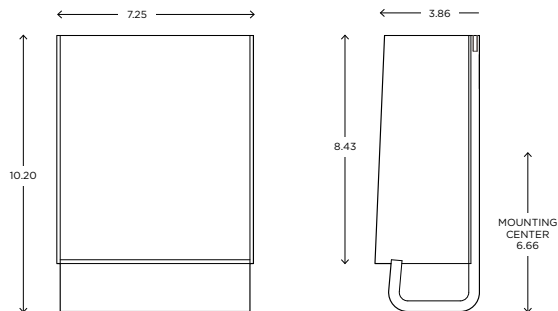

Kyoto 2

ADA | CUSTOM OPTIONS

The Kyoto 2 offers a serene flow of light that spills out over the near fluid metalwork. It is at once composed, yet energetic in its form.

DIMENSIONS

10.20"H x 7.25"W x 3.86"P

MODEL

KYOTO SCONCE // KYO2

DIMENSIONS

Height: 10.20
Width: 7.25
Projection: 3.86

FIXTURE TYPE

ADA Sconce / A

DIFFUSER

White Shantung / WS
Shiny Opal Acrylic / SA