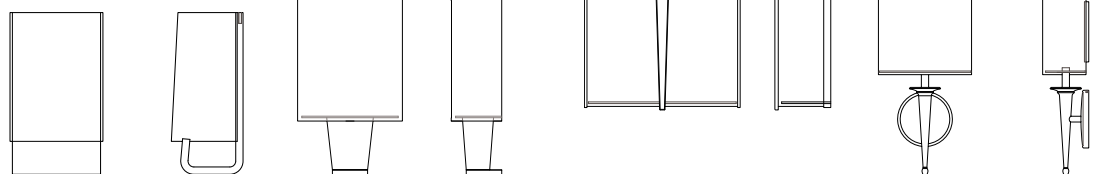

RELATED PRODUCTS

KYOTO SCONCE // KYO1
ADA

CAPRI SCONCE // CAP1
ADA

LYRIC SCONCE // LYR1
ADA

SIENA SCONCE // SIE1
ADA