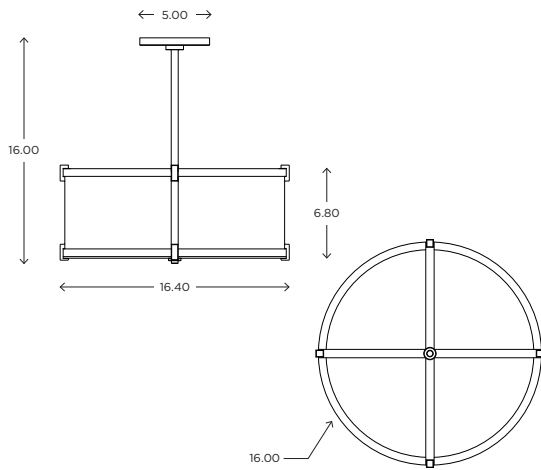

Litebox 16" PENDANT

CUSTOM OPTIONS

The Litebox combines subtle elements of classical style with a respect for contemporary simplicity. The result is a fixture that complements almost any architectural space. It is available in custom sizes, levels of trim (with or without struts), as a flush mount or pendant, and with custom finishes, diffusers, and lamping.

DIMENSIONS

16.00"H x 16.40"D

LAMPING / VOLTAGE

[2] 100w Max Incandescent Medium Base
[2] 32w Max Fluorescent CFL GX24q-3 Base

FINISH

Polished Nickel, Brushed Nickel,
Architectural Bronze, Satin Brass

DIFFUSER

ayrelight.com

Litebox 16" PENDANT

CUSTOM OPTIONS

MODEL

LITEBOX PENDANT // LBP16

DIMENSIONS

Height: 16.00
Diameter: 16.40

FIXTURE TYPE