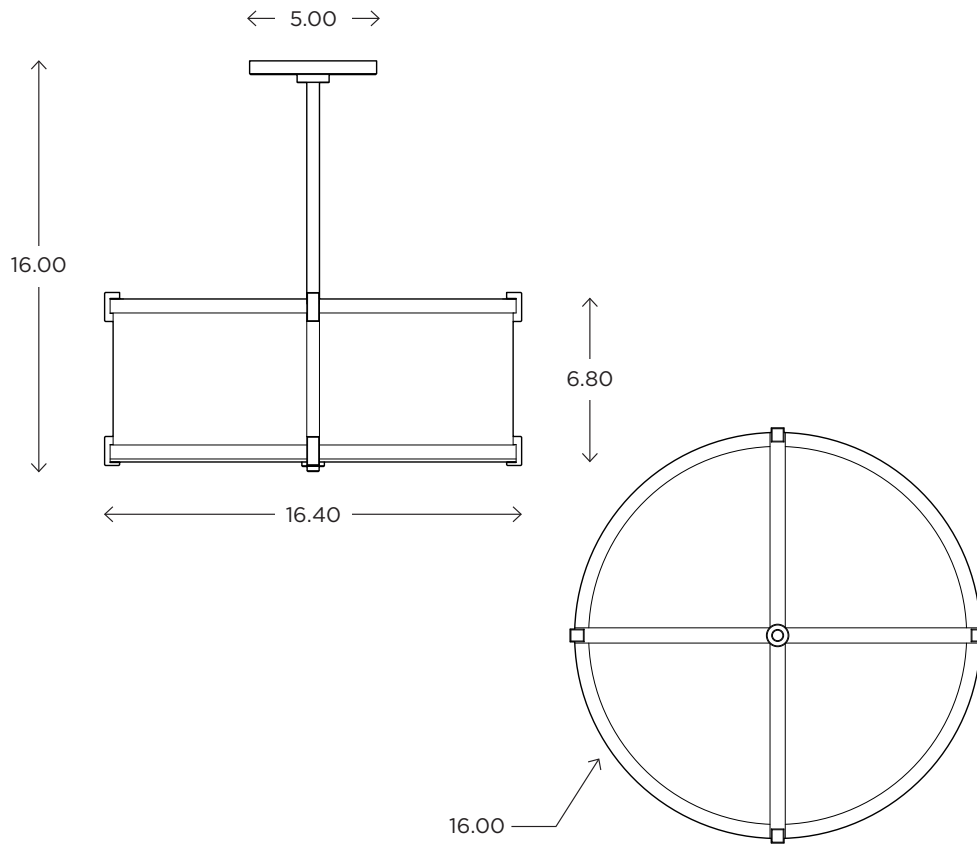

DIMENSIONS

16.00"H x 16.40"D

LAMPING / VOLTAGE

[2] 100w Max Incandescent Medium Base
[2] 32w Max Fluorescent CFL GX24q-3 Base

FINISH

Polished Nickel, Brushed Nickel,
Architectural Bronze, Satin Brass

DIFFUSER

ayrelight.com

Litebox 16" PENDANT

CUSTOM OPTIONS

MODEL

LITEBOX PENDANT // LBP16

DIMENSIONS

Height: 16.00
Diameter: 16.40

FIXTURE TYPE