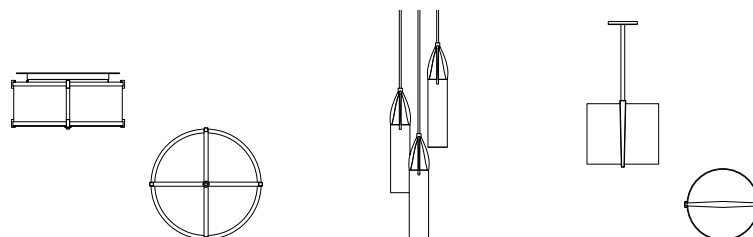

RELATED PRODUCTS

LITEBOX FLUSHMOUNT // LBF16

PETAL PENDANT // PETT

LYRIC PENDANT // LYR12

Ayre Architectural Lighting
14 Bristol Drive, Unit B
South Easton, MA 02375

Tel 508.205.0545
Toll Free 877.722.AYRE
Fax 508.205.0548

ayrelight.com