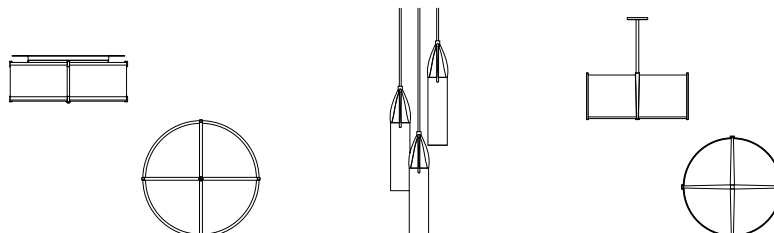

RELATED PRODUCTS

LITEBOX FLUSHMOUNT // LBF24

PETAL PENDANT // PETT

LYRIC PENDANT // LYR24

Ayre Architectural Lighting
14 Bristol Drive, Unit B
South Easton, MA 02375

Tel 508.205.0545
Toll Free 877.722.AYRE
Fax 508.205.0548

ayrelight.com