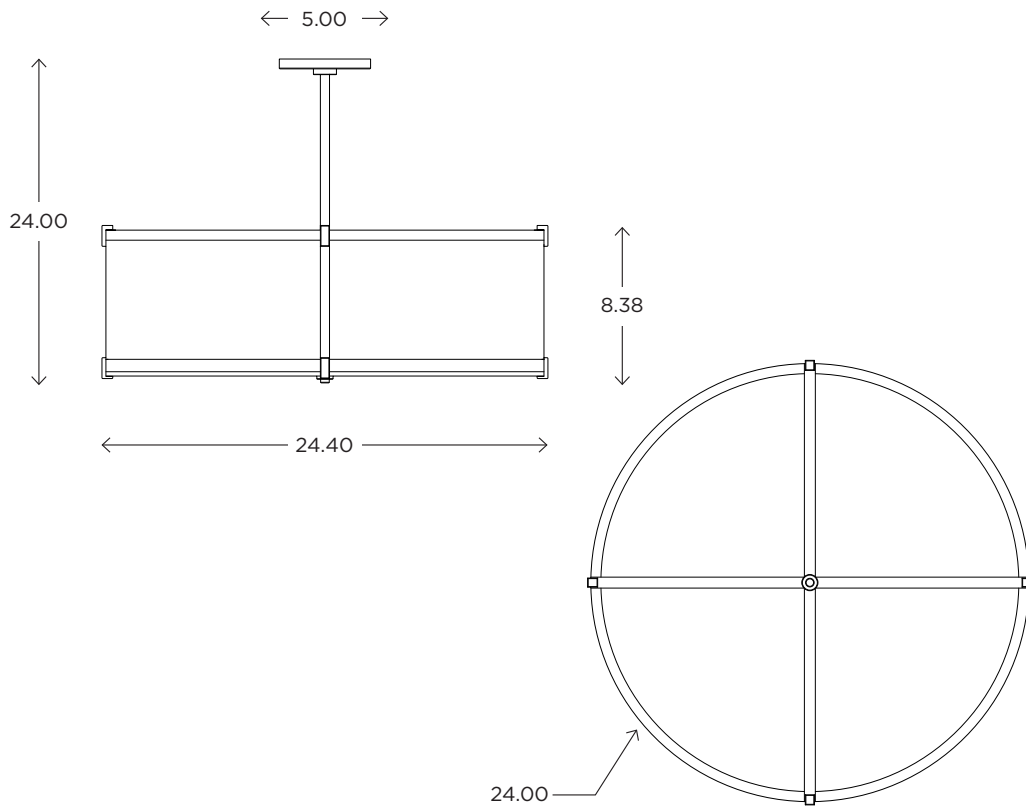

DIMENSIONS

24"H x 24.40"D

LAMPING / VOLTAGE

[4] 100w Max Incandescent Medium Base

[4] 32w Max Fluorescent CFL GX24q-3 Base

FINISH

Polished Nickel, Brushed Nickel,
Architectural Bronze, Satin Brass

DIFFUSER

ayrelight.com

Litebox 24" PENDANT

CUSTOM OPTIONS

MODEL

LITEBOX PENDANT // LBP24

DIMENSIONS

Height: 24.00
Width: 24.40

FIXTURE TYPE