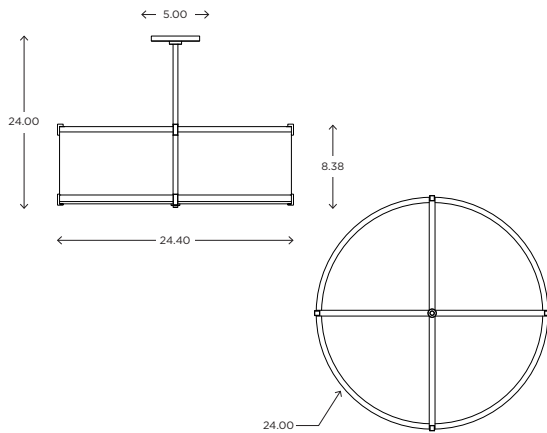

Litebox 24" PENDANT

CUSTOM OPTIONS

The Litebox combines subtle elements of classical style with a respect for contemporary simplicity. The result is a fixture that complements almost any architectural space. It is available in custom sizes, levels of trim (with or without struts), as a flush mount or pendant, and with custom finishes, diffusers, and lamping.

DIMENSIONS

24"H x 24.40"D

LAMPING / VOLTAGE

[4] 100w Max Incandescent Medium Base

[4] 32w Max Fluorescent CFL GX24q-3 Base

FINISH

Polished Nickel, Brushed Nickel,
Architectural Bronze, Satin Brass

DIFFUSER

ayrelight.com

Litebox 24" PENDANT

CUSTOM OPTIONS

MODEL

LITEBOX PENDANT // LBP24

DIMENSIONS

Height: 24.00
Width: 24.40

FIXTURE TYPE