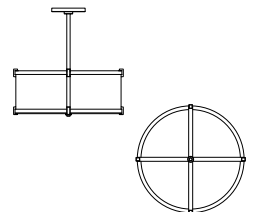

Ayre Architectural Lighting
14 Bristol Drive, Unit B
South Easton, MA 02375

Tel 508.205.0545
Toll Free 877.722.AYRE
Fax 508.205.0548

ayrelight.com