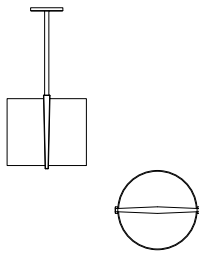

DIMENSIONS

24.00"H x 12.00"D

LAMPING / VOLTAGE

[1] 100w Max Incandescent Medium Base

[1] 32w Max Fluorescent CFL GX24q-3 Base

FINISH

Polished Nickel, Brushed Nickel,
Architectural Bronze

DIFFUSER

ayrelight.com

Lyric 12" PENDANT

CUSTOM OPTIONS

MODEL

LYRIC PENDANT // LYR12

DIMENSIONS

Height: 24.00
Diameter: 12.00

FIXTURE TYPE