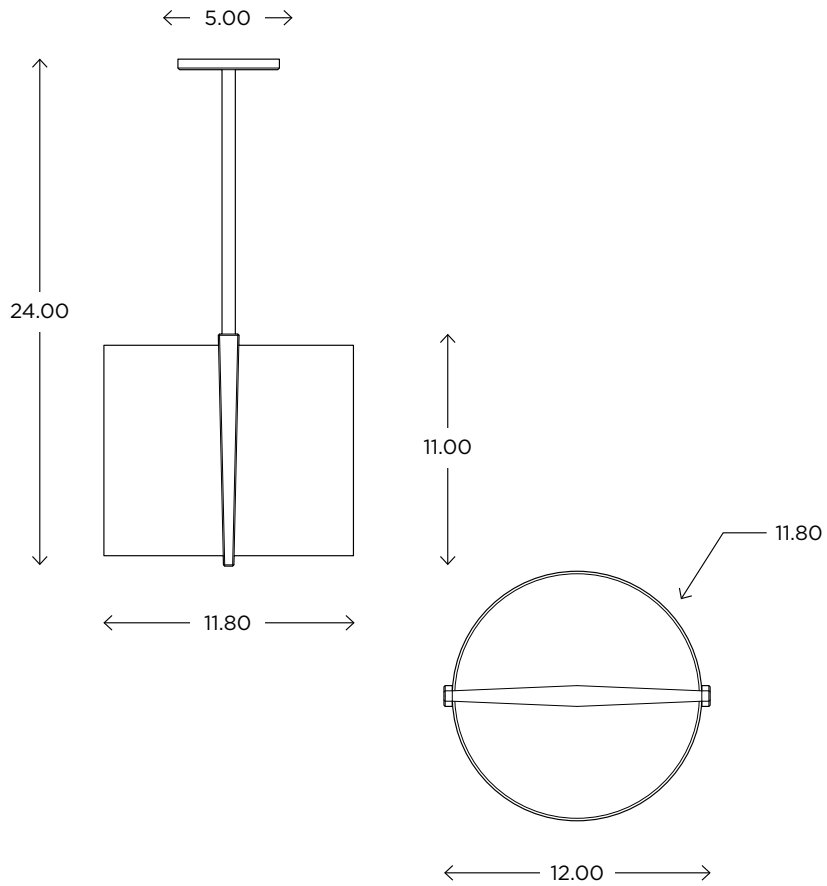

DIMENSIONS

24.00"H x 12.00"D

LAMPING / VOLTAGE

[1] 100w Max Incandescent Medium Base

[1] 32w Max Fluorescent CFL GX24q-3 Base

FINISH

Polished Nickel, Brushed Nickel,
Architectural Bronze

DIFFUSER

ayrelight.com

Lyric 12" PENDANT

CUSTOM OPTIONS

MODEL

LYRIC PENDANT // LYR12

DIMENSIONS

Height: 24.00
Diameter: 12.00

FIXTURE TYPE