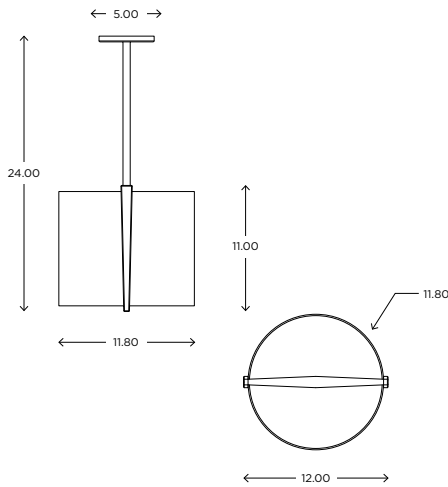

Lyric 12" PENDANT

CUSTOM OPTIONS

The Lyric Pendant's understated elegance is enhanced by gradually tapered and artfully chamfered metalwork. In its petite form it is quite charming. Lamping options include LED, fluorescent, and incandescent. It is part of the Lyric family and is also available as a matching ADA sconce.

DIMENSIONS

24.00"H x 12.00"D

LAMPING / VOLTAGE

[1] 100w Max Incandescent Medium Base

[1] 32w Max Fluorescent CFL GX24q-3 Base

FINISH

Polished Nickel, Brushed Nickel,
Architectural Bronze

DIFFUSER

ayrelight.com

Lyric 12" PENDANT

CUSTOM OPTIONS

MODEL

LYRIC PENDANT // LYR12

DIMENSIONS

Height: 24.00
Diameter: 12.00

FIXTURE TYPE