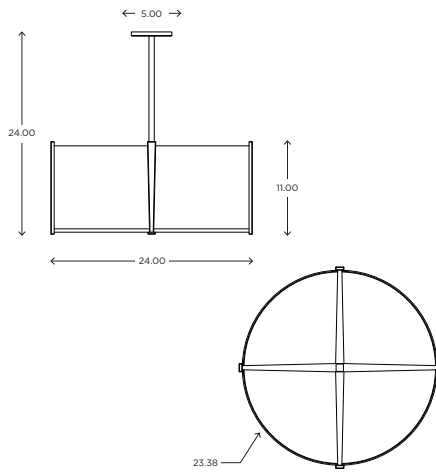

Lyric 24" PENDANT

CUSTOM OPTIONS

The Lyric Pendant's understated elegance is enhanced by gradually tapered and artfully chamfered metalwork. Its light emanates from either a white opal acrylic or washable linen diffuser. Lamping options include LED, fluorescent, and incandescent. It is part of the Lyric family and is also available as a matching ADA sconce.

DIMENSIONS

24"H x 24.00"D

LAMPING / VOLTAGE

[2] 100w Max Incandescent Medium Base
[2] 32w Max Fluorescent CFL GX24q-3 Base

FINISH

Polished Nickel, Brushed Nickel,
Architectural Bronze