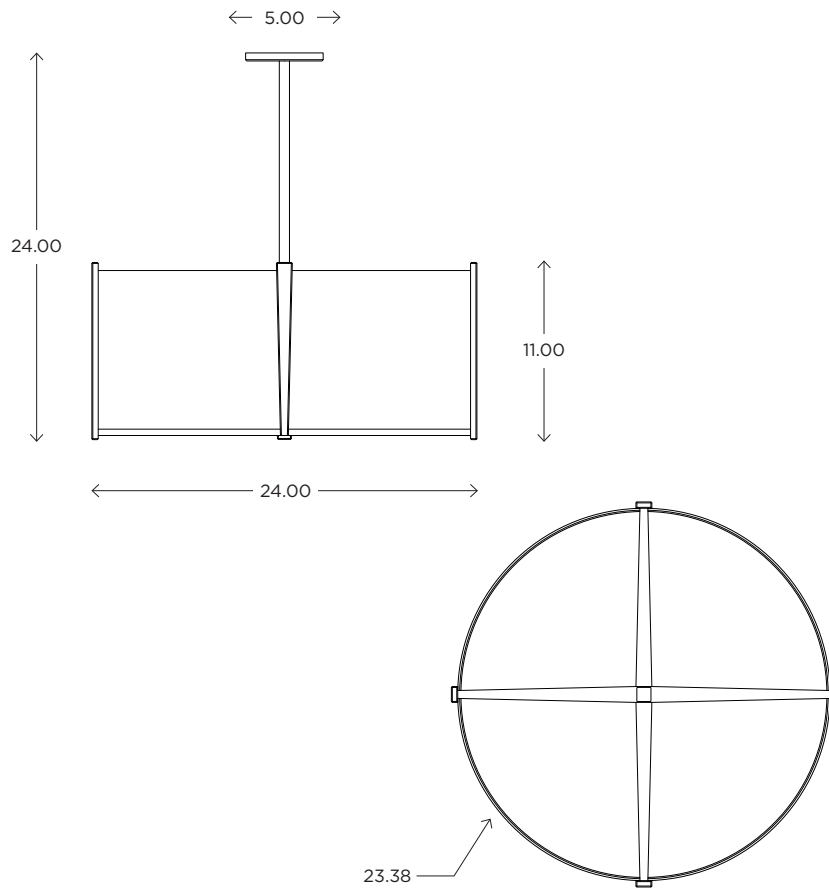

DIMENSIONS

24"H x 24.00"D

LAMPING / VOLTAGE

[2] 100w Max Incandescent Medium Base
[2] 32w Max Fluorescent CFL GX24q-3 Base

FINISH

Polished Nickel, Brushed Nickel,
Architectural Bronze

DIFFUSER

Shiny Opal Acrylic, White Washable Linen

CUSTOM OPTIONS

MODEL

LYRIC PENDANT // LYR24

DIMENSIONS

Height: 24.00
Width: 24.00

FIXTURE TYPE

Pendant / P

DIFFUSER