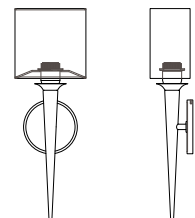

METRO SCONCE // MET1

ADA