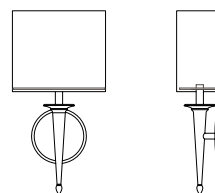

SIENA SCONCE // SIE1

ADA