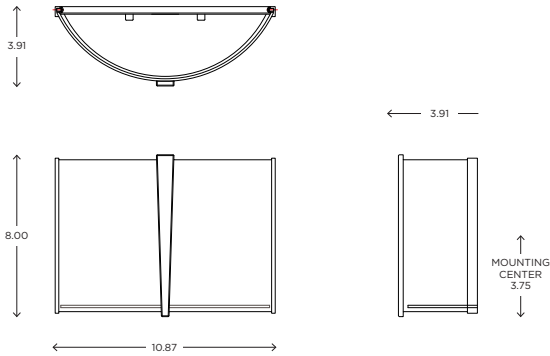

Lyric SCONCE

ADA | CUSTOM OPTIONS

The subjective poetic form aptly describes the Lyric sconce by AYRE. Fluid and elegant, its lines are bound by precision machined metalwork, carefully chamfered and gradually tapered in the front. Its light is softened by a white opal acrylic main diffuser and bottom diffuser. Lamping options include LED, fluorescent, and incandescent.

DIMENSIONS

8.00"H x 10.87"W x 3.91"P

LAMPING / VOLTAGE

- [1] 60w Max Incandescent Candelabra Base
- [1] 26w Max Fluorescent CFL GX24q-3 Base
- [1] LED Unit 3000K

FINISH

Polished Nickel, Brushed Nickel,
Architectural Bronze