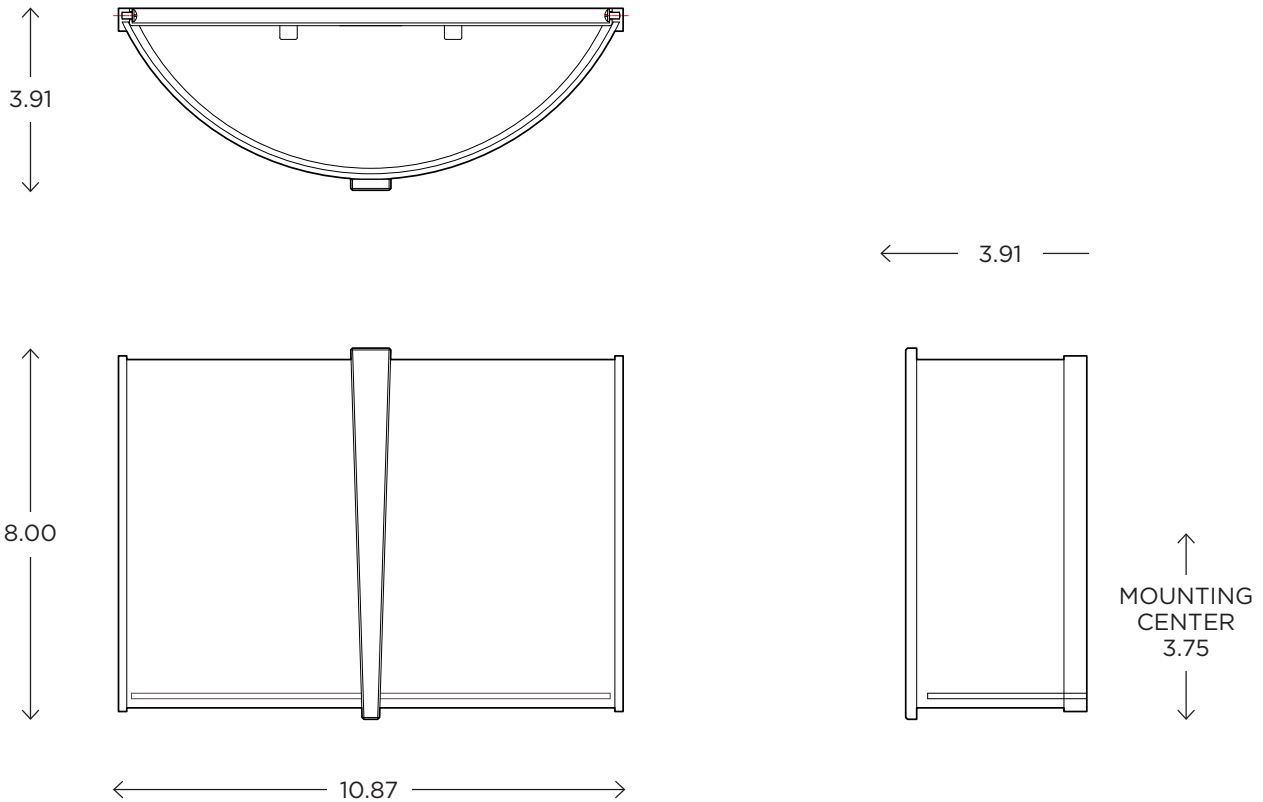

DIMENSIONS

8.00"H x 10.87"W x 3.91"P

LAMPING / VOLTAGE

- [1] 60w Max Incandescent Candelabra Base
- [1] 26w Max Fluorescent CFL GX24q-3 Base
- [1] LED Unit 3000K

FINISH

Polished Nickel, Brushed Nickel,
Architectural Bronze

ayrelight.com

Lyric SCONCE

ADA CUSTOM OPTIONS

MODEL

LYRIC SCONCE // LYR1

DIMENSIONS

Height: 8.00
Width: 10.87
Projection: 3.91

FIXTURE TYPE