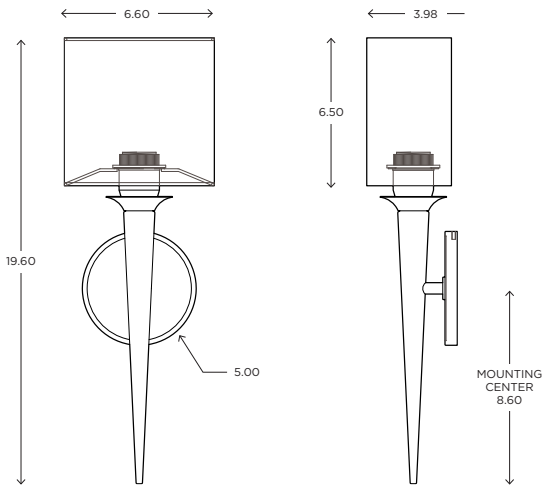

Metro 1

ADA | CUSTOM OPTIONS