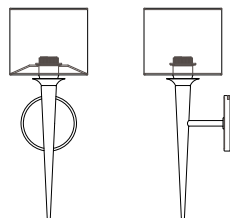

RELATED PRODUCTS

METRO SCONCE // MET2

EURO SCONCE // EUR1

ADA

DISTRICT SCONCE // DIS1

ADA

SIENA SCONCE // SIE1

ADA

Ayre Architectural Lighting
14 Bristol Drive, Unit B
South Easton, MA 02375

Tel 508.205.0545
Toll Free 877.722.AYRE
Fax 508.205.0548

ayrelight.com