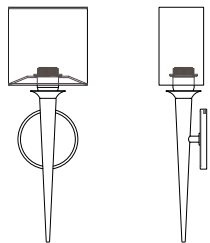

19.60"H x 6.60"W x 3.98"P

LAMPING / VOLTAGE

- [1] 60w Max Incandescent Candelabra Base
- [1] 18w Max Fluorescent CFL GX24q-2 Base
- [1] LED Unit 3000K

FINISH

Polished Nickel, Brushed Nickel,
Oil Rubbed Bronze

DIFFUSER

White Shantung
Acrylic Available

Customize this fixture to your specific needs

Metro 1

ADA | CUSTOM OPTIONS

MODEL

METRO SCONCE // MET1

DIMENSIONS

Height: 19.60
Width: 6.60
Projection: 3.98

FIXTURE TYPE

ADA Sconce / A

DIFFUSER

White Shantung / WS

FINISH

Oil Rubbed Bronze / OB
Polished Nickel / PN
Brushed Nickel / BN

LAMPING / VOLTAGE