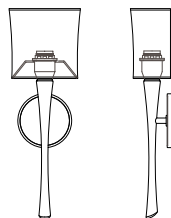

RELATED PRODUCTS

METRO SCONCE // MET2

EURO SCONCE // EUR1

ADA

DISTRICT SCONCE // DIS1

ADA

SIENA SCONCE // SIE1

ADA

Ayre Architectural Lighting
14 Bristol Drive, Unit B
South Easton, MA 02375

Tel 508.205.0545
Toll Free 877.722.AYRE
Fax 508.205.0548

ayrelight.com