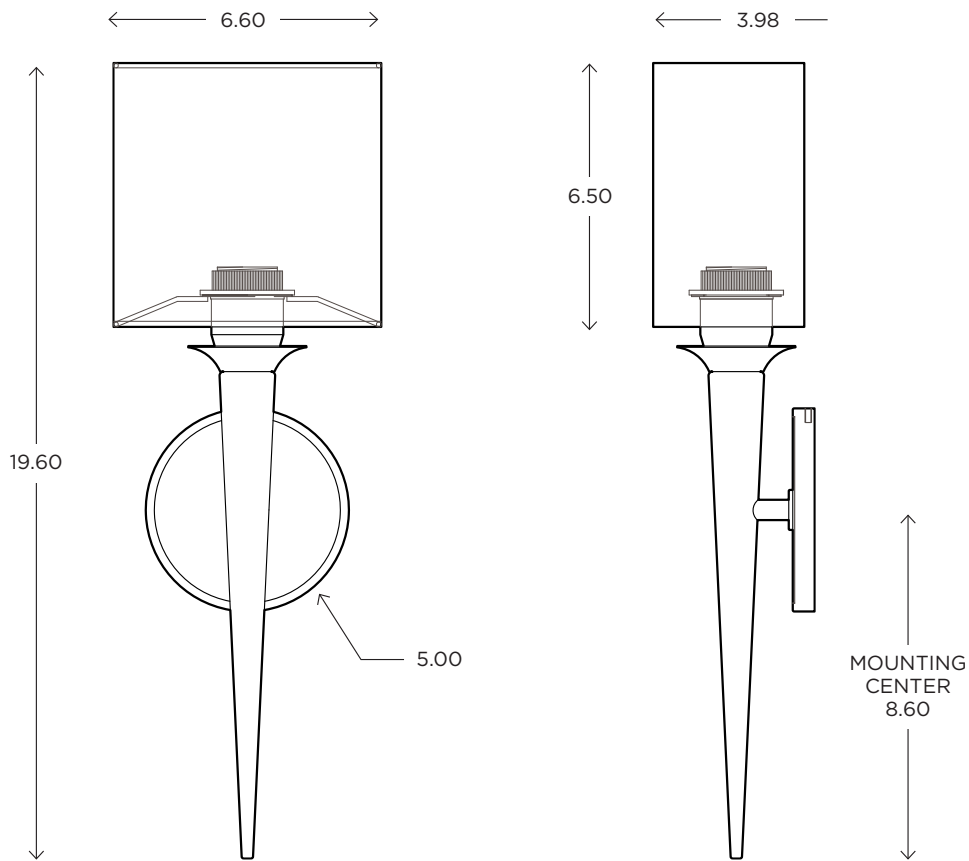

19.60"H x 6.60"W x 3.98"P

LAMPING / VOLTAGE

- [1] 60w Max Incandescent Candelabra Base
- [1] 18w Max Fluorescent CFL GX24q-2 Base
- [1] LED Unit 3000K

FINISH

Polished Nickel, Brushed Nickel,
Oil Rubbed Bronze

DIFFUSER

White Shantung
Acrylic Available

Customize this fixture to your specific needs

Metro 1

ADA | CUSTOM OPTIONS

MODEL

METRO SCONCE // MET1

DIMENSIONS

Height: 19.60
Width: 6.60
Projection: 3.98

FIXTURE TYPE

ADA Sconce / A

DIFFUSER

White Shantung / WS

FINISH

Oil Rubbed Bronze / OB
Polished Nickel / PN
Brushed Nickel / BN

LAMPING / VOLTAGE