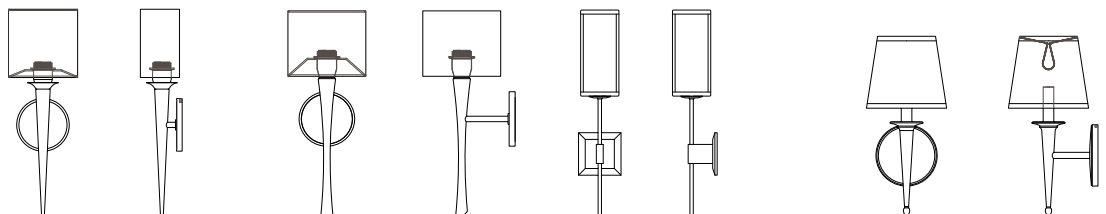

### RELATED PRODUCTS

METRO SCONCE // MET1

ADA

EURO SCONCE // EUR2

DISTRICT SCONCE // DIS2

SIENA SCONCE // SIE2

**Ayre Architectural Lighting**  
14 Bristol Drive, Unit B  
South Easton, MA 02375

**Tel 508.205.0545**  
Toll Free 877.722.AYRE  
Fax 508.205.0548