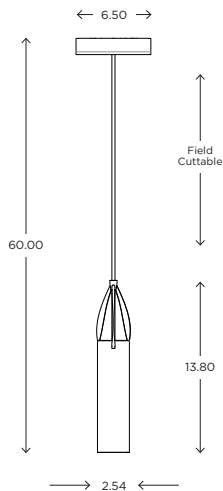

# Petal SINGLE PENDANT

## CUSTOM OPTIONS

The Petal is an organic interplay of wit and whimsy; a delicate exercise in solid brass and attention to detail. It is easily customized to hold the glass of your choice.

### DIMENSIONS

60"H x 6.50"D

### DIMENSIONS

Height: 60.00  
Diameter: 6.50