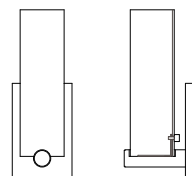

CLIK SCENCE // CLK 1

ADA