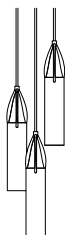

RELATED PRODUCTS

PETAL PENDANT // PETT