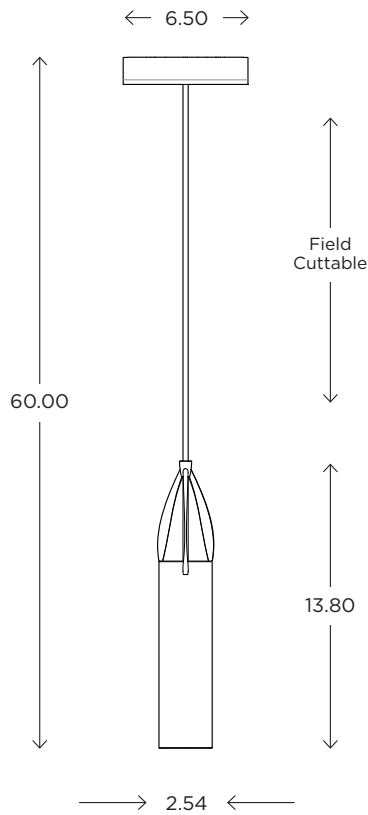

Petal SINGLE PENDANT

CUSTOM OPTIONS

MODEL

PETAL PENDANT // PET1

DIMENSIONS

Height: 60.00
Diameter: 6.50

FIXTURE TYPE

Pendant / P

DIFFUSER

Shiny Opal Glass / SO

FINISH

Oil Rubbed Bronze / OB
Polished Nickel / PN
Brushed Nickel / BN

LAMPING / VOLTAGE

FLUORESCENT / FL
[1] FT 18W 2G11 120V

INCANDESCENT / INC
[1] 60W T10 Medium Base
120V

LED / LED
[1] 3000K 120V

RELATED PRODUCTS

PETAL PENDANT // PETT

CLIK SCENCE // CLK 1

ADA

LYRIC PENDANT // LYR12

Ayre Architectural Lighting
14 Bristol Drive, Unit B
South Easton, MA 02375

Tel 508.205.0545
Toll Free 877.722.AYRE
Fax 508.205.0548

ayrelight.com