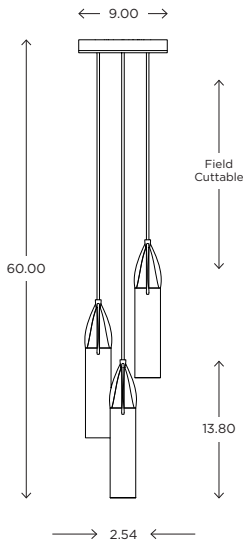

Petal TRIPLE PENDANT

CUSTOM OPTIONS

The Petal triple pendant expands upon the playfulness of the Petal single. It can be customized in any number of iterations: a linear version is also available.

DIMENSIONS

60.00”H x 9.00”D

LAMPING / VOLTAGE

[3] 60w Max Incandescent T10 Medium Base

[3] 18w Max Fluorescent CFL 2G11 Base

[3] LED Unit 3000K

FINISH

Polished Nickel, Brushed Nickel,

Oil Rubbed Bronze

ayrelight.com

Petal TRIPLE PENDANT

CUSTOM OPTIONS

MODEL

PETAL PENDANT // PETT

DIMENSIONS

Height: 60.00
Width: 9.00

FIXTURE TYPE