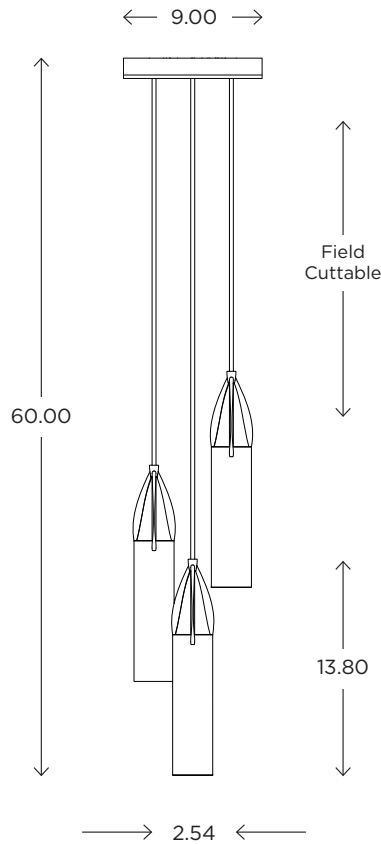

Petal TRIPLE PENDANT

CUSTOM OPTIONS

The Petal triple pendant expands upon the playfulness of the Petal single. It can be customized in any number of iterations: a linear version is also available.

DIMENSIONS

60.00”H x 9.00”D

LAMPING / VOLTAGE

[3] 60w Max Incandescent T10 Medium Base

[3] 18w Max Fluorescent CFL 2G11 Base

[3] LED Unit 3000K

FINISH

Polished Nickel, Brushed Nickel,

Oil Rubbed Bronze

ayrelight.com

Petal TRIPLE PENDANT

CUSTOM OPTIONS

MODEL

PETAL PENDANT // PETT

DIMENSIONS

Height: 60.00
Width: 9.00

FIXTURE TYPE