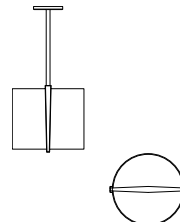

Ayre Architectural Lighting
14 Bristol Drive, Unit B
South Easton, MA 02375

Tel 508.205.0545
Toll Free 877.722.AYRE
Fax 508.205.0548

ayrelight.com