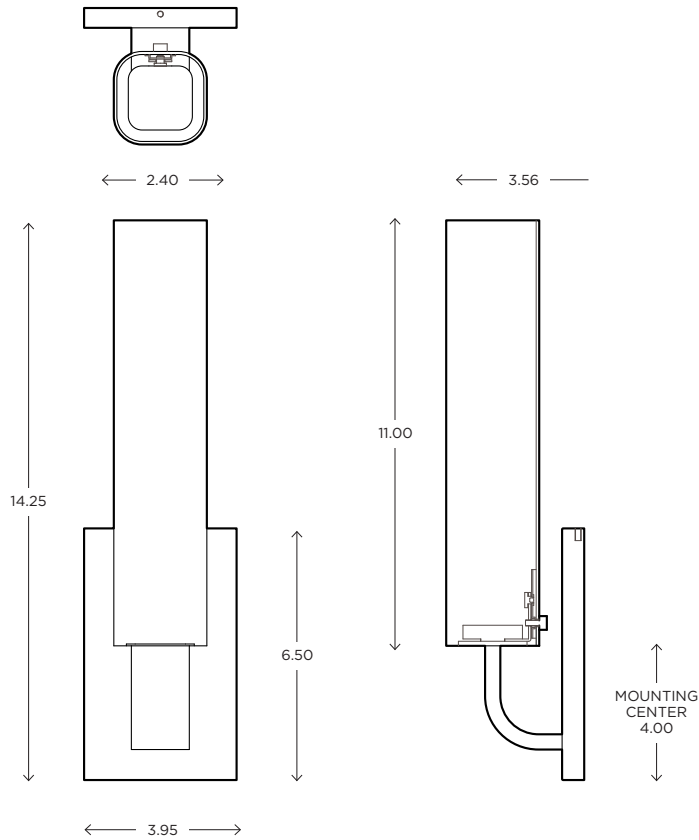

Reflex

ADA | CUSTOM OPTIONS

The Reflex is a stunning work of design made possible by the most up to date machining techniques. Its narrow bent arm flows with precision from wall plate. Its light is distinctively diffused with mouth blown cased square glass.

DIMENSIONS

14.25"H x 3.95"W x 3.56"P

LAMPING / VOLTAGE

- [1] 60w Max Incandescent T10 Medium Base
- [1] 18w Max Fluorescent CFL 2G11 Base
- [1] LED Unit 3000K

FINISH

Polished Nickel, Brushed Nickel, Chrome

ayrelight.com

Reflex

ADA CUSTOM OPTIONS

Fixture can be mounted facing UP or DOWN

MODEL

REFLEX SCONCE // REF1

DIMENSIONS

Height: 14.25
Width: 3.95
Projection: 3.56