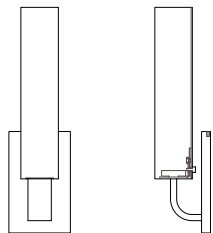

DIMENSIONS

14.25"H x 3.95"W x 3.56"P

LAMPING / VOLTAGE

- [1] 60w Max Incandescent T10 Medium Base
- [1] 18w Max Fluorescent CFL 2G11 Base
- [1] LED Unit 3000K

FINISH

Polished Nickel, Brushed Nickel, Chrome

ayrelight.com

Reflex

ADA CUSTOM OPTIONS

Fixture can be mounted facing UP or DOWN

MODEL

REFLEX SCONCE // REF1

DIMENSIONS

Height: 14.25
Width: 3.95
Projection: 3.56