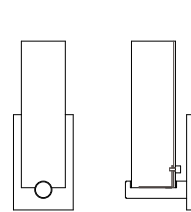

CLIK SCONCE // CLK 1
ADA