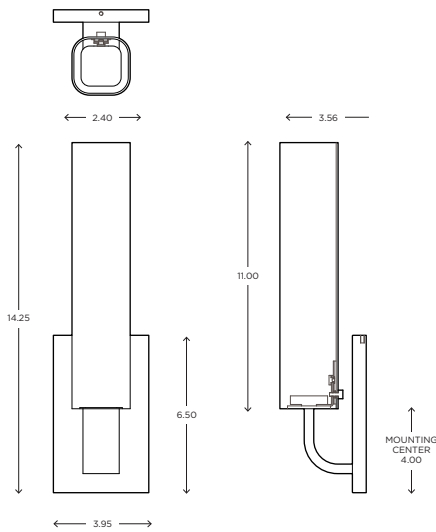

Reflex

ADA | CUSTOM OPTIONS

The Reflex is a stunning work of design made possible by the most up to date machining techniques. Its narrow bent arm flows with precision from wall plate. Its light is distinctively diffused with mouth blown cased square glass.

DIMENSIONS

14.25"H x 3.95"W x 3.56"P

LAMPING / VOLTAGE

- [1] 60w Max Incandescent T10 Medium Base
- [1] 18w Max Fluorescent CFL 2G11 Base
- [1] LED Unit 3000K

FINISH

Polished Nickel, Brushed Nickel, Chrome

ayrelight.com

Reflex

ADA CUSTOM OPTIONS

Fixture can be mounted facing UP or DOWN

MODEL

REFLEX SCONCE // REF1

DIMENSIONS

Height: 14.25
Width: 3.95
Projection: 3.56