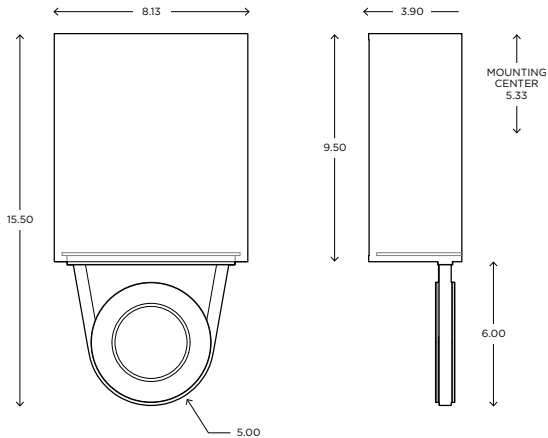

Boutique Rio

ADA | CUSTOM OPTIONS

The Rio is a distinctive machined aluminum sconce with wonderful industrial-chic styling. It is a piece transformed by its finishes. In polished aluminum, a sophistication takes over and redefines Rio as a piece of absolute elegance. In Architectural Bronze it becomes an exercise in classicism.

DIMENSIONS

15.50"H x 8.13"W x 3.90"P

LAMPING / VOLTAGE

- [1] 60w Max Incandescent T10 Medium Base
- [1] 32w Max Fluorescent CFL GX24q-3 Base
- [1] LED Unit 3000K

FINISH

Polished Aluminum, Brushed Aluminum, Architectural Bronze

Boutique Rio

ADA | CUSTOM OPTIONS

MODEL

RIO SCONCE // RIO1

DIMENSIONS

Height: 15.50
Width: 8.13
Projection: 3.90

FIXTURE TYPE

ADA Sconce / A