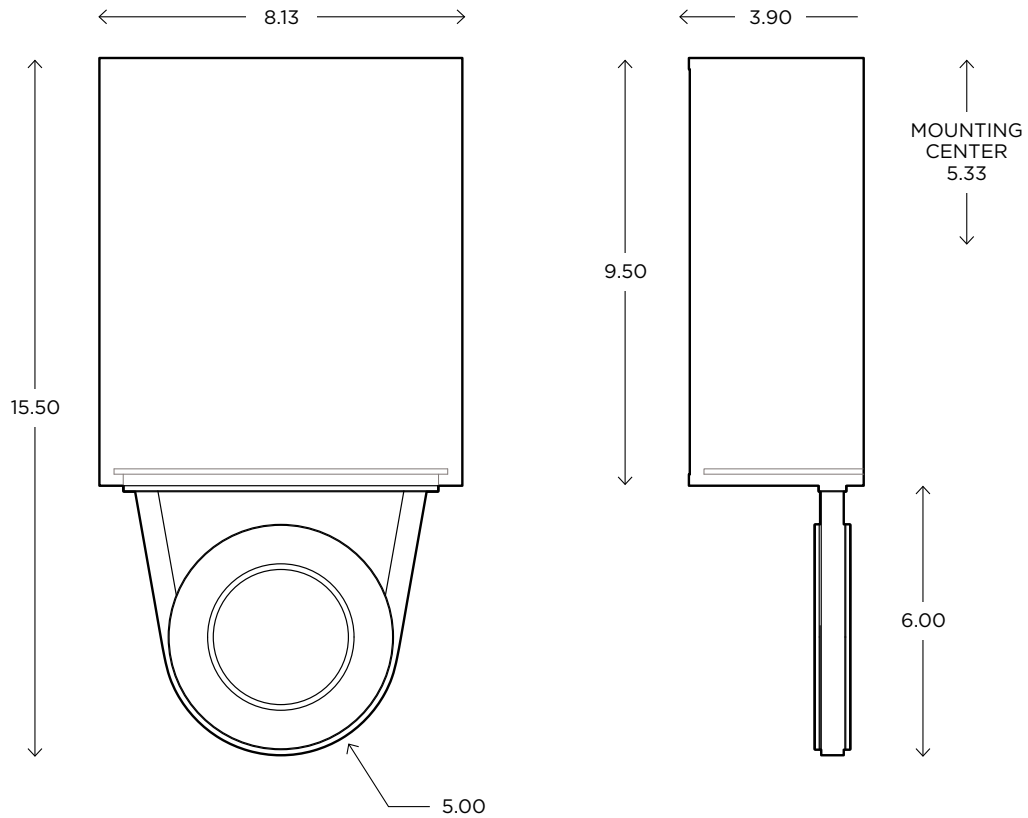

DIMENSIONS

15.50"H x 8.13"W x 3.90"P

LAMPING / VOLTAGE

- [1] 60w Max Incandescent T10 Medium Base
- [1] 32w Max Fluorescent CFL GX24q-3 Base
- [1] LED Unit 3000K

FINISH

Polished Aluminum, Brushed Aluminum, Architectural Bronze

Boutique Rio

ADA | CUSTOM OPTIONS

MODEL

RIO SCONCE // RIO1

DIMENSIONS

Height: 15.50
Width: 8.13
Projection: 3.90

FIXTURE TYPE

ADA Sconce / A