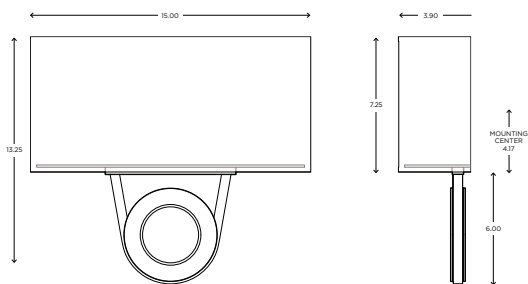

DIFFUSER

White Shantung
Acrylic Available

Available as a double sconce

Ayre Architectural Lighting
14 Bristol Drive, Unit B
South Easton, MA 02375

Tel 508.205.0545
Toll Free 877.722.AYRE
Fax 508.205.0548

ayrelight.com