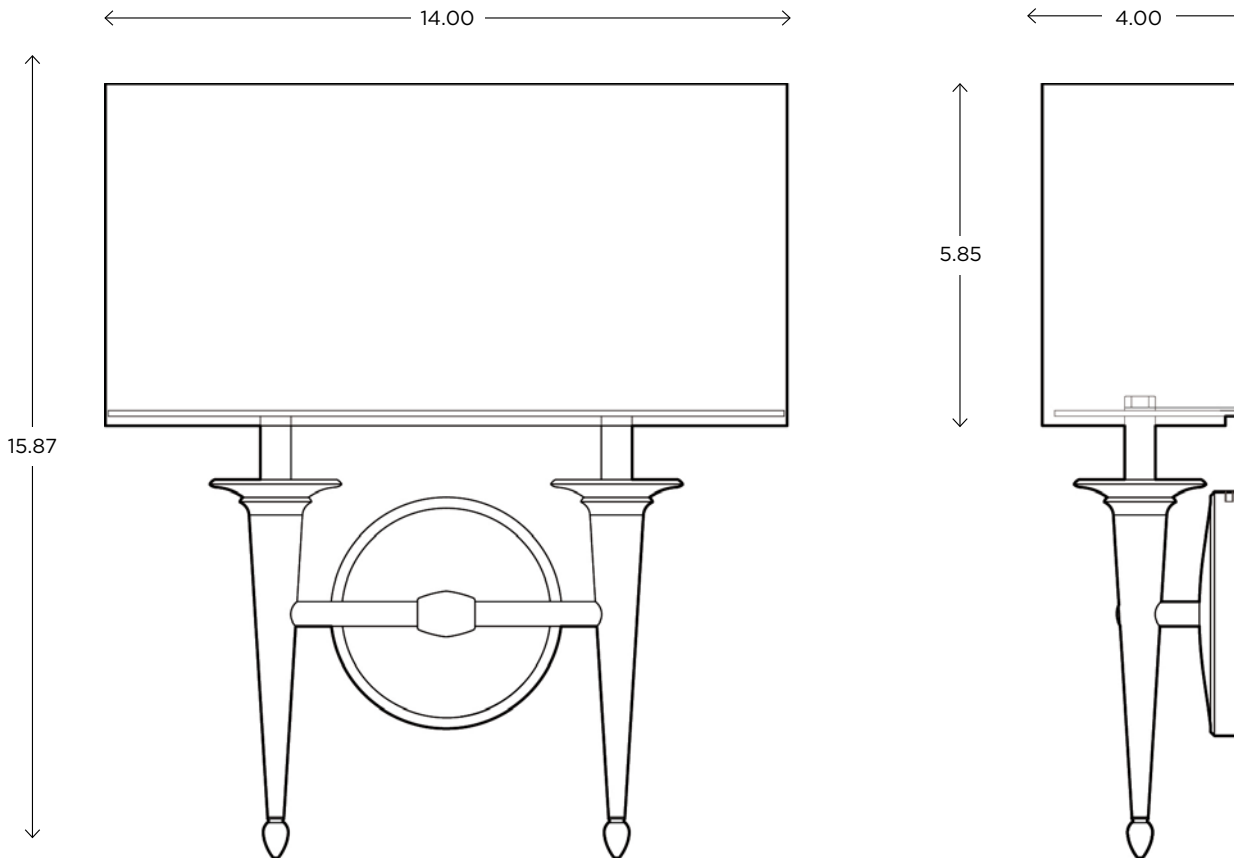

## DIMENSIONS

15.87"H x 14.00"W x 4.00"P

# Siena Duo

ADA | CUSTOM OPTIONS

**MODEL**

SIENA SCONCE // SIED

**DIMENSIONS**

Height: 15.87  
Width: 14.00  
Projection: 4.00

**FINISH**

Oil Rubbed Bronze / OB  
Polished Nickel / PN  
Brushed Nickel / BN