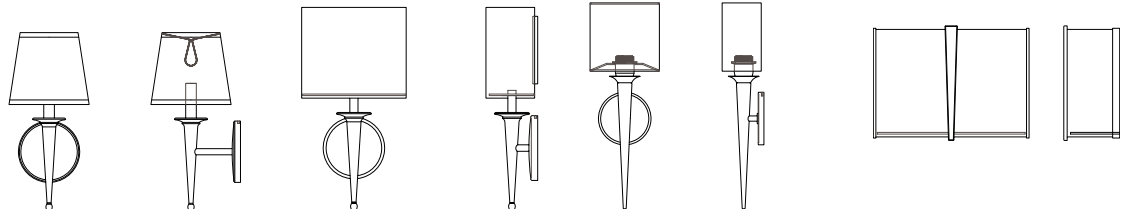

# Siena Duo

ADA | CUSTOM OPTIONS

The Siena Duo features a half round rolled shade that tucks tightly to the wall. It exhibits a traditional-transitional design capable of being illuminated with energy saving LEDs.

## DIMENSIONS

15.87"H x 14.00"W x 4.00"P

**RELATED PRODUCTS**

SIENA SCONCE // SIE2

SIENA SCONCE // SIE1

ADA

METRO SCONCE // MET1

ADA

LYRIC SCONCE // LYR1

ADA