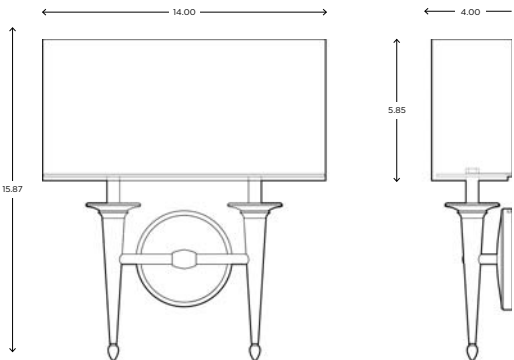

# Siena Duo

ADA | CUSTOM OPTIONS

The Siena Duo features a half round rolled shade that tucks tightly to the wall. It exhibits a traditional-transitional design capable of being illuminated with energy saving LEDs.

## DIMENSIONS

15.87"H x 14.00"W x 4.00"P

# Siena Duo

ADA | CUSTOM OPTIONS

**MODEL**

SIENA SCONCE // SIED

**DIMENSIONS**

Height: 15.87  
Width: 14.00  
Projection: 4.00

**FINISH**

Oil Rubbed Bronze / OB  
Polished Nickel / PN  
Brushed Nickel / BN