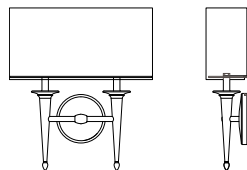

FIXTURE TYPE

ADA Sconce / A

DIFFUSER

White Shantung / WS

INCANDESCENT / INC
[2] 60W Candelabra Base
120V

LED / LED
[2] 3000K 120V