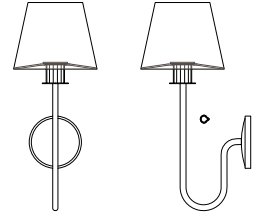

Siena 2

CUSTOM OPTIONS

The Siena holds true to its classical form while incorporating clean bold lines. Its presence will add a touch of elegance and sophistication to any decor.

DIMENSIONS

14.75"H x 6.54"W x 7.30"P

LAMPING / VOLTAGE

[1] 60w Max Incandescent Candelabra Base

FINISH

Polished Nickel, Brushed Nickel,
Oil Rubbed Bronze

DIFFUSER

White Shantung

Customize this fixture to your specific needs

Ayre Architectural Lighting
14 Bristol Drive, Unit B
South Easton, MA 02375

FIXTURE TYPE

Sconce / S

DIFFUSER

White Shantung / WS

FINISH

Oil Rubbed Bronze / OB
Polished Nickel / PN
Brushed Nickel / BN

LAMPING / VOLTAGE

INCANDESCENT / INC
[1] 60W Candelabra Base
120V

RELATED PRODUCTS

SIENA SCONCE // SIE1
ADA

SIENA SCONCE // SIED
ADA

METRO SCONCE // MET2

CYGNUS SCONCE // CYG1

Ayre Architectural Lighting
14 Bristol Drive, Unit B
South Easton, MA 02375

Tel 508.205.0545
Toll Free 877.722.AYRE
Fax 508.205.0548