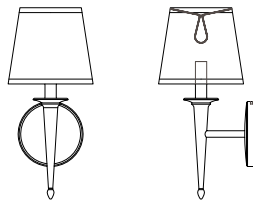

Siena 2

CUSTOM OPTIONS

The Siena holds true to its classical form while incorporating clean bold lines. Its presence will add a touch of elegance and sophistication to any decor.

DIMENSIONS

14.75"H x 6.54"W x 7.30"P

Tel 508.205.0545
Toll Free 877.722.AYRE
Fax 508.205.0548

ayrelight.com

Siena 2

CUSTOM OPTIONS

MODEL

SIENA SCONCE // SIE2

DIMENSIONS

Height: 14.75
Width: 6.54
Projection: 7.30

FIXTURE TYPE

Sconce / S

DIFFUSER

White Shantung / WS

FINISH

Oil Rubbed Bronze / OB
Polished Nickel / PN
Brushed Nickel / BN

LAMPING / VOLTAGE

INCANDESCENT / INC
[1] 60W Candelabra Base
120V