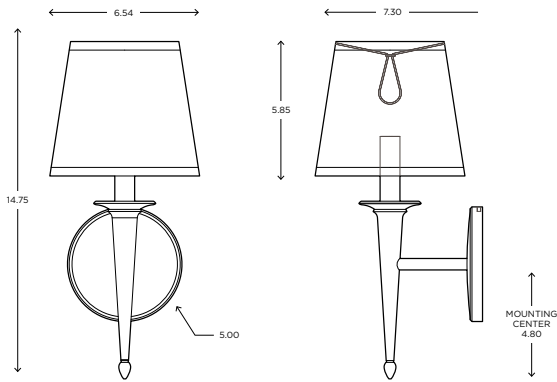

Siena 2

CUSTOM OPTIONS

The Siena holds true to its classical form while incorporating clean bold lines. Its presence will add a touch of elegance and sophistication to any decor.

DIMENSIONS

14.75"H x 6.54"W x 7.30"P

Tel 508.205.0545
Toll Free 877.722.AYRE
Fax 508.205.0548

ayrelight.com

Siena 2

CUSTOM OPTIONS

MODEL

SIENA SCONCE // SIE2

DIMENSIONS

Height: 14.75
Width: 6.54
Projection: 7.30