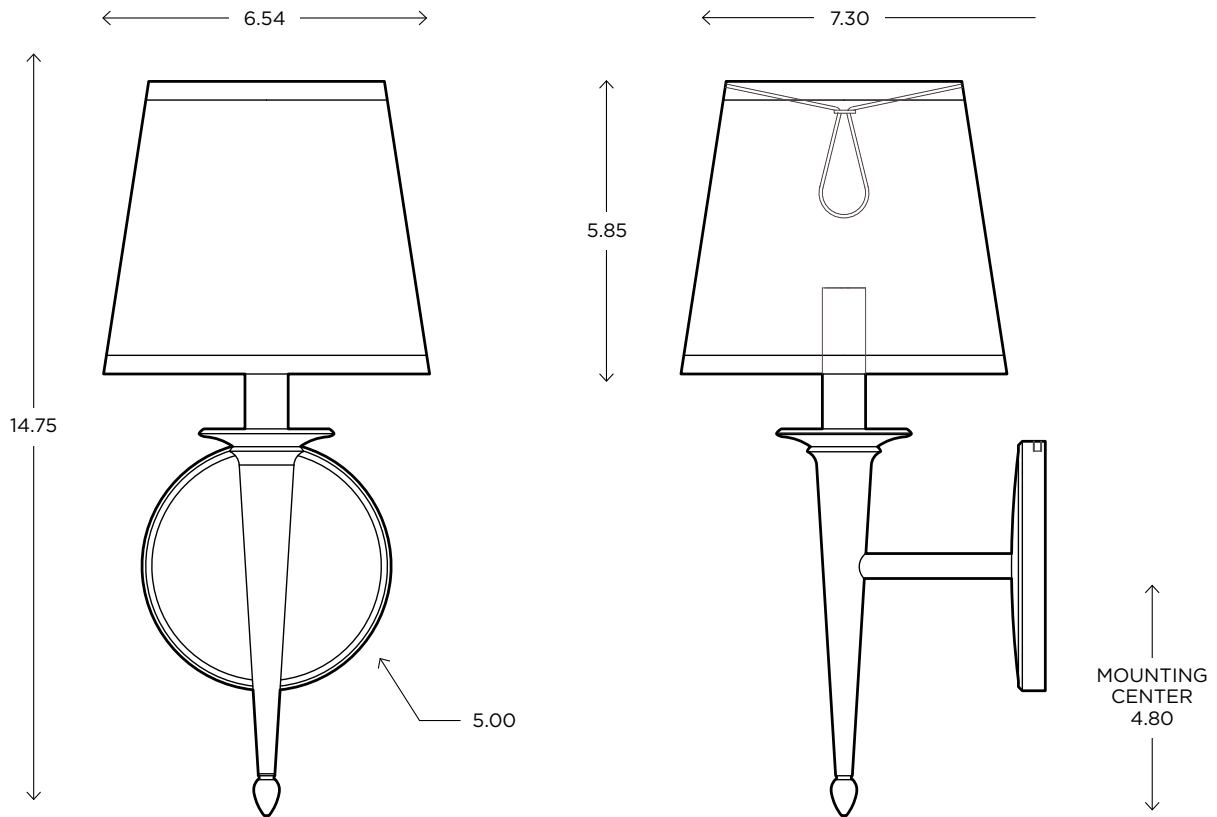

Siena 2

CUSTOM OPTIONS

The Siena holds true to its classical form while incorporating clean bold lines. Its presence will add a touch of elegance and sophistication to any decor.

DIMENSIONS

14.75"H x 6.54"W x 7.30"P

LAMPING / VOLTAGE

[1] 60w Max Incandescent Candelabra Base

FINISH

Polished Nickel, Brushed Nickel,
Oil Rubbed Bronze

DIFFUSER

White Shantung

Customize this fixture to your specific needs

Ayre Architectural Lighting
14 Bristol Drive, Unit B
South Easton, MA 02375

Tel 508.205.0545
Toll Free 877.722.AYRE
Fax 508.205.0548

ayrelight.com

Siena 2

CUSTOM OPTIONS

MODEL

SIENA SCONCE // SIE2

DIMENSIONS

Height: 14.75
Width: 6.54
Projection: 7.30