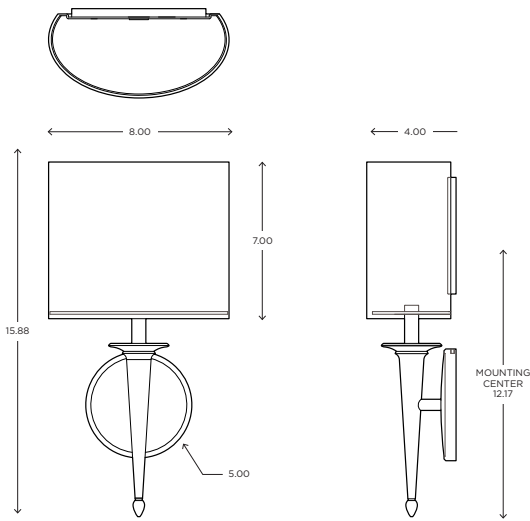

# Siena 1

ADA | CUSTOM OPTIONS

The Siena features a half round rolled shade that tucks tightly to the wall. It exhibits a traditional-transitional design capable of being illuminated with energy saving LEDs.

## DIMENSIONS

15.88"H x 8.00"W x 4.00"P

## DIMENSIONS

Height: 15.88  
Width: 8.00  
Projection: 4.00