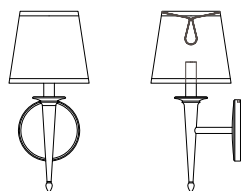

RELATED PRODUCTS

SIENA SCONCE // SIE2

SIENA SCONCE // SIED

ADA

METRO SCONCE // MET1

ADA

EURO SCONCE // EUR1

ADA

Ayre Architectural Lighting
14 Bristol Drive, Unit B
South Easton, MA 02375

Tel 508.205.0545
Toll Free 877.722.AYRE
Fax 508.205.0548

ayrelight.com