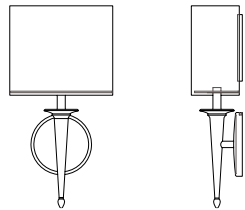

## DIMENSIONS

15.88"H x 8.00"W x 4.00"P

## DIMENSIONS

Height: 15.88  
Width: 8.00  
Projection: 4.00