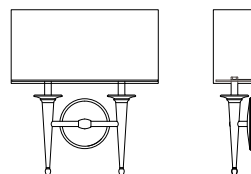

RELATED PRODUCTS

SIENA SCONCE // SIE2

SIENA SCONCE // SIED

ADA

METRO SCONCE // MET1

ADA

EURO SCONCE // EUR1

ADA

Ayre Architectural Lighting
14 Bristol Drive, Unit B
South Easton, MA 02375

Tel 508.205.0545
Toll Free 877.722.AYRE
Fax 508.205.0548

ayrelight.com