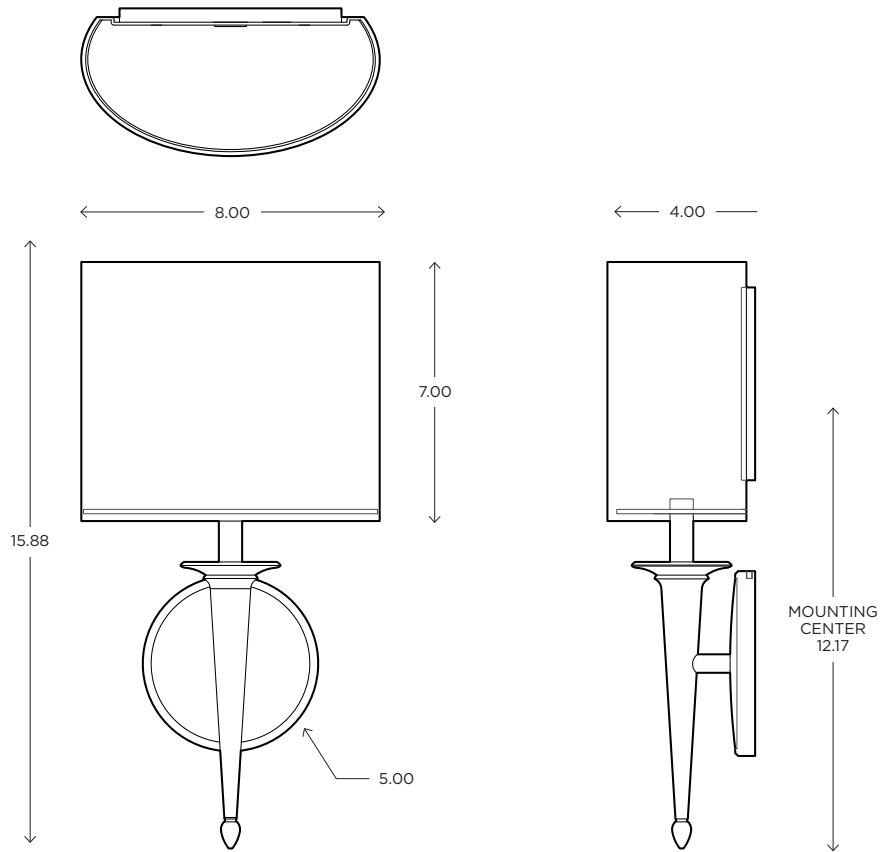

Siena 1

ADA | CUSTOM OPTIONS

MODEL

SIENA SCONCE // SIE1

DIMENSIONS

Height: 15.88
Width: 8.00
Projection: 4.00

FIXTURE TYPE

ADA Sconce / A

DIFFUSER

White Shantung / WS

FINISH

Oil Rubbed Bronze / OB
Polished Nickel / PN
Brushed Nickel / BN

LAMPING / VOLTAGE

FLUORESCENT / FL
[1] CFL 26/32W GX24q-3
120V

INCANDESCENT / INC
[1] 60W Candelabra Base
120V

LED / LED
[1] 3000K 120V

RELATED PRODUCTS

SIENA SCONCE // SIE2

SIENA SCONCE // SIED

ADA

METRO SCONCE // MET1

ADA

EURO SCONCE // EUR1

ADA

Ayre Architectural Lighting
14 Bristol Drive, Unit B
South Easton, MA 02375

Tel 508.205.0545
Toll Free 877.722.AYRE
Fax 508.205.0548

ayrelight.com