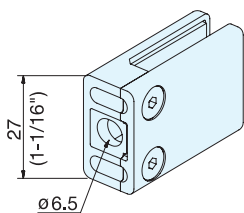

MINI GLASS CLAMP

3001

- Small glass clamp.
- Optional Parts: 4826VA (Safety Pin)

* Tempered Glass Recommended.

Item No.	Glass Thickness (mm)	Weight (g)	Box (pcs)	Carton (pcs)	Material	Finish
3001ZN1-6	6	52	20	200	Zinc Alloy	Matte Chrome
3001ZN5-6						Chrome

MINI GLASS CLAMP

3021

- Small type glass clamp.
- Optional Parts: 4826VA (Safety Pin)

* Tempered Glass Recommended.

Item No.	Glass Thickness (mm)	Weight (g)	Box (pcs)	Carton (pcs)	Material	Finish
3021ZN1-6	6	48	20	200	Zinc Alloy	Matte Chrome
3021ZN5-6						Chrome

SAFETY PIN

9320VA, 4820VA, 4826VA

- 302 Stainless Steel Safety Pin with rubber ring.
- Use hammer to insert into clamp.

Item No.	Glass Thickness (mm)	Dimensions (mm)	Weight (g)	Box (pcs)	Carton (pcs)	Material	Finish
9320VA	10	Ø6×20	5	20	200	302 Stainless Steel	Plain
4820VA		Ø6×16					
4826VA	6	Ø4×12					

SAFETY PLATE

4849VA

- 304 Stainless Steel Safety Plate (18x20x2mm).

Item No.	Glass Thickness (mm)	Weight (g)	Box (pcs)	Carton (pcs)	Material	Finish
4849VA	10	6	20	200	304 Stainless Steel	Plain