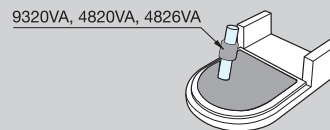

MINI GLASS CLAMP

3001

- Small glass clamp.
- Optional Parts: 4826VA (Safety Pin)

* Tempered Glass Recommended.

Item No.	Glass Thickness (mm)	Weight (g)	Box (pcs)	Carton (pcs)	Material	Finish
3001ZN1-6	6	52	20	200	Zinc Alloy	Matte Chrome
3001ZN5-6						Chrome

MINI GLASS CLAMP

3021

- Small type glass clamp.
- Optional Parts: 4826VA (Safety Pin)

* Tempered Glass Recommended.

Item No.	Glass Thickness (mm)	Weight (g)	Box (pcs)	Carton (pcs)	Material	Finish
3021ZN1-6	6	48	20	200	Zinc Alloy	Matte Chrome
3021ZN5-6						Chrome

SAFETY PIN

9320VA, 4820VA, 4826VA

- 302 Stainless Steel Safety Pin with rubber ring.
- Use hammer to insert into clamp.

Item No.	Glass Thickness (mm)	Dimensions (mm)	Weight (g)	Box (pcs)	Carton (pcs)	Material	Finish
9320VA	10	Ø6×20	5	20	200	302 Stainless Steel	Plain
4820VA		Ø6×16					
4826VA	6	Ø4×12					