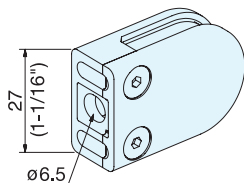

MINI GLASS CLAMP

3001

- Small glass clamp.
- Optional Parts: 4826VA (Safety Pin)

* Tempered Glass Recommended.

Item No.	Glass Thickness (mm)	Weight (g)	Box (pcs)	Carton (pcs)	Material	Finish
3001ZN1-6	6	52	20	200	Zinc Alloy	Matte Chrome
3001ZN5-6						Chrome

MINI GLASS CLAMP

3021

- Small type glass clamp.
- Optional Parts: 4826VA (Safety Pin)

* Tempered Glass Recommended.

Item No.	Glass Thickness (mm)	Weight (g)	Box (pcs)	Carton (pcs)	Material	Finish
3021ZN1-6	6	48	20	200	Zinc Alloy	Matte Chrome
3021ZN5-6						Chrome

SAFETY PIN

9320VA, 4820VA, 4826VA

- 302 Stainless Steel Safety Pin with rubber ring.
- Use hammer to insert into clamp.

Item No.	Glass Thickness (mm)	Dimensions (mm)	Weight (g)	Box (pcs)	Carton (pcs)	Material	Finish
9320VA	10	Ø6×20	5	20	200	302 Stainless Steel	Plain
4820VA		Ø6×16					
4826VA	6	Ø4×12					

SAFETY PLATE

4849VA

- 304 Stainless Steel Safety Plate (18x20x2mm).

Item No.	Glass Thickness (mm)	Weight (g)	Box (pcs)	Carton (pcs)	Material	Finish
4849VA	10	6	20	200	304 Stainless Steel	Plain