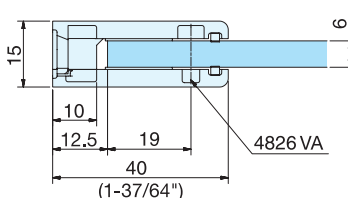

MINI GLASS CLAMP

3001

- Small glass clamp.
- Optional Parts: 4826VA (Safety Pin)

* Tempered Glass Recommended.

Item No.	Glass Thickness (mm)	Weight (g)	Box (pcs)	Carton (pcs)	Material	Finish
3001ZN1-6	6	52	20	200	Zinc Alloy	Matte Chrome
3001ZN5-6						Chrome

MINI GLASS CLAMP

3021

- Small type glass clamp.
- Optional Parts: 4826VA (Safety Pin)

* Tempered Glass Recommended.

Item No.	Glass Thickness (mm)	Weight (g)	Box (pcs)	Carton (pcs)	Material	Finish
3021ZN1-6	6	48	20	200	Zinc Alloy	Matte Chrome
3021ZN5-6						Chrome

SAFETY PIN

9320VA, 4820VA, 4826VA

- 302 Stainless Steel Safety Pin with rubber ring.
- Use hammer to insert into clamp.

Item No.	Glass Thickness (mm)	Dimensions (mm)	Weight (g)	Box (pcs)	Carton (pcs)	Material	Finish
9320VA	10	Ø6×20	5	20	200	302 Stainless Steel	Plain
4820VA		Ø6×16					
4826VA	6	Ø4×12					

SAFETY PLATE

4849VA

- 304 Stainless Steel Safety Plate (18x20x2mm).

Item No.	Glass Thickness (mm)	Weight (g)	Box (pcs)	Carton (pcs)	Material	Finish
4849VA	10	6	20	200	304 Stainless Steel	Plain