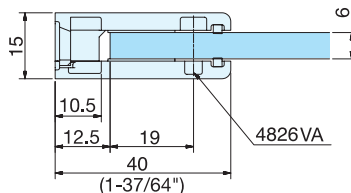

MINI GLASS CLAMP

3001

- Small glass clamp.
- Optional Parts: 4826VA (Safety Pin)

* Tempered Glass Recommended.

Item No.	Glass Thickness (mm)	Weight (g)	Box (pcs)	Carton (pcs)	Material	Finish
3001ZN1-6	6	52	20	200	Zinc Alloy	Matte Chrome
3001ZN5-6						Chrome

MINI GLASS CLAMP

3021

- Small type glass clamp.
- Optional Parts: 4826VA (Safety Pin)

* Tempered Glass Recommended.

Item No.	Glass Thickness (mm)	Weight (g)	Box (pcs)	Carton (pcs)	Material	Finish
3021ZN1-6	6	48	20	200	Zinc Alloy	Matte Chrome
3021ZN5-6						Chrome

SAFETY PIN

9320VA, 4820VA, 4826VA

- 302 Stainless Steel Safety Pin with rubber ring.
- Use hammer to insert into clamp.

Item No.	Glass Thickness (mm)	Dimensions (mm)	Weight (g)	Box (pcs)	Carton (pcs)	Material	Finish
9320VA	10	Ø6×20	5	20	200	302 Stainless Steel	Plain
4820VA		Ø6×16					
4826VA	6	Ø4×12					

SAFETY PLATE

4849VA

- 304 Stainless Steel Safety Plate (18x20x2mm).

Item No.	Glass Thickness (mm)	Weight (g)	Box (pcs)	Carton (pcs)	Material	Finish
4849VA	10	6	20	200	304 Stainless Steel	Plain