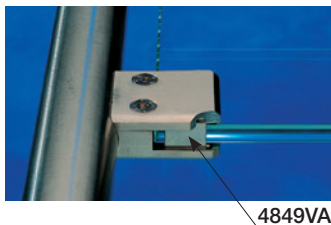

SAFETY PLATE

4849VA

- 304 Stainless Steel Safety Plate (18x20x2mm).

Item No.	Glass Thickness (mm)	Weight (g)	Box (pcs)	Carton (pcs)	Material	Finish
4849VA	10	6	20	200	304 Stainless Steel	Plain