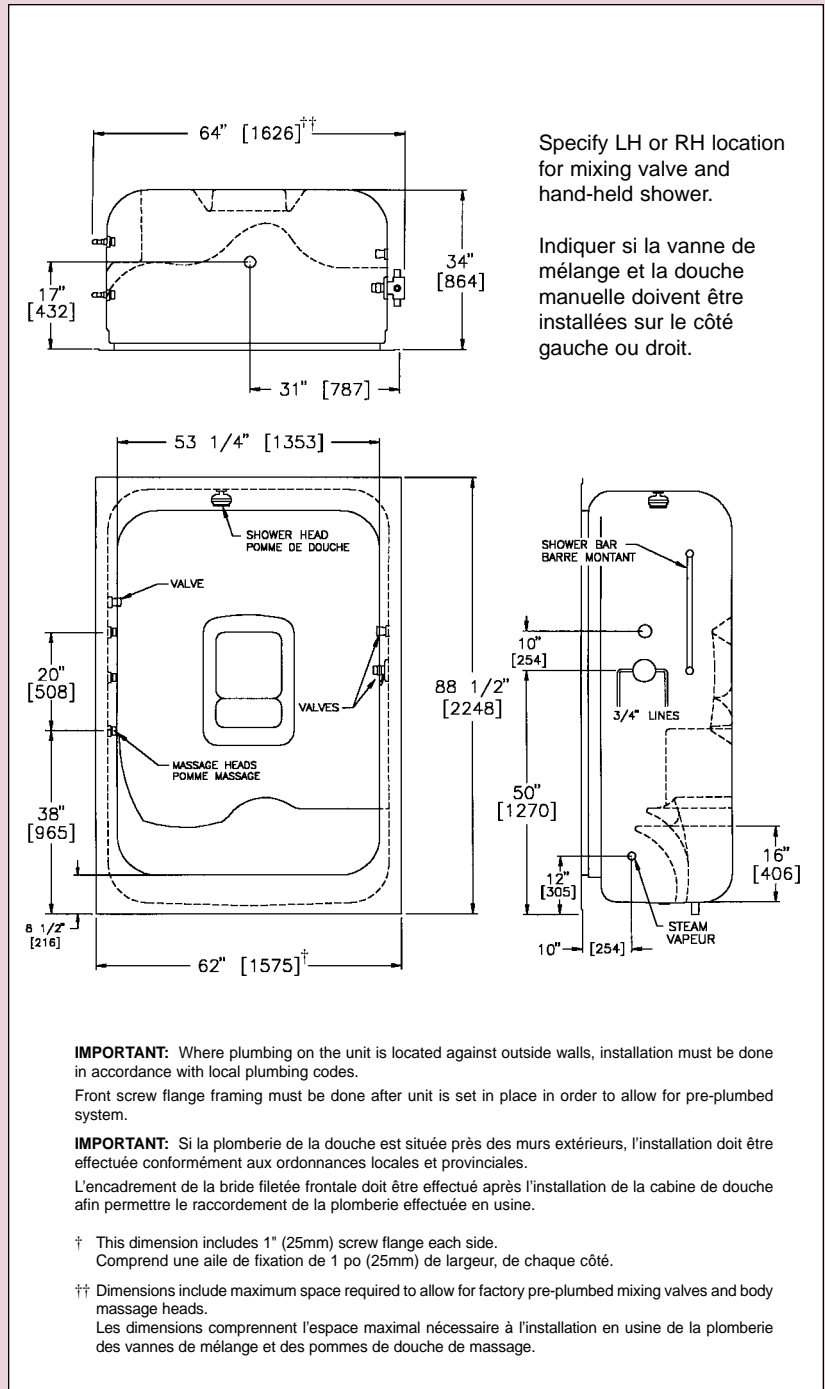

IMPORTANT: Dimensions may vary plus or minus 1/4" (6 mm) and are subject to revision. Specifications are subject to change without notice. Unless otherwise specified, CSA approval has been obtained wherever required. **All products must be installed in accordance with installation instructions and local plumbing codes.** System performance will vary with local water pressure. Fully detailed warranty card and installation manual are supplied with each unit.

IMPORTANT: Les dimensions peuvent faire l'objet de modifications et différer de 1/4 de pouce (6 mm) en plus ou en moins. Les caractéristiques peuvent changer sans préavis. Sauf l'indication contraire, tout produit a été approuvé par l'ACNOR, conformément aux exigences. **Tous les produits doivent être installés selon les directives d'installation fournies et codes de plomberie locaux.** Le rendement du système variera selon la pression d'eau locale. Chaque élément est accompagné d'un manuel d'installation et d'une carte de garantie comportant tous les détails.

National Customer Assistance Group • Groupe national d'aide à la clientèle
255 Hutchings Street • Winnipeg, Manitoba • R2X 2R4
Toll Free 1-800-665-7531 (204) 633-6122 • Fax (204) 632-4854
e-mail: info@fiat.ca • website: www.fiat.ca