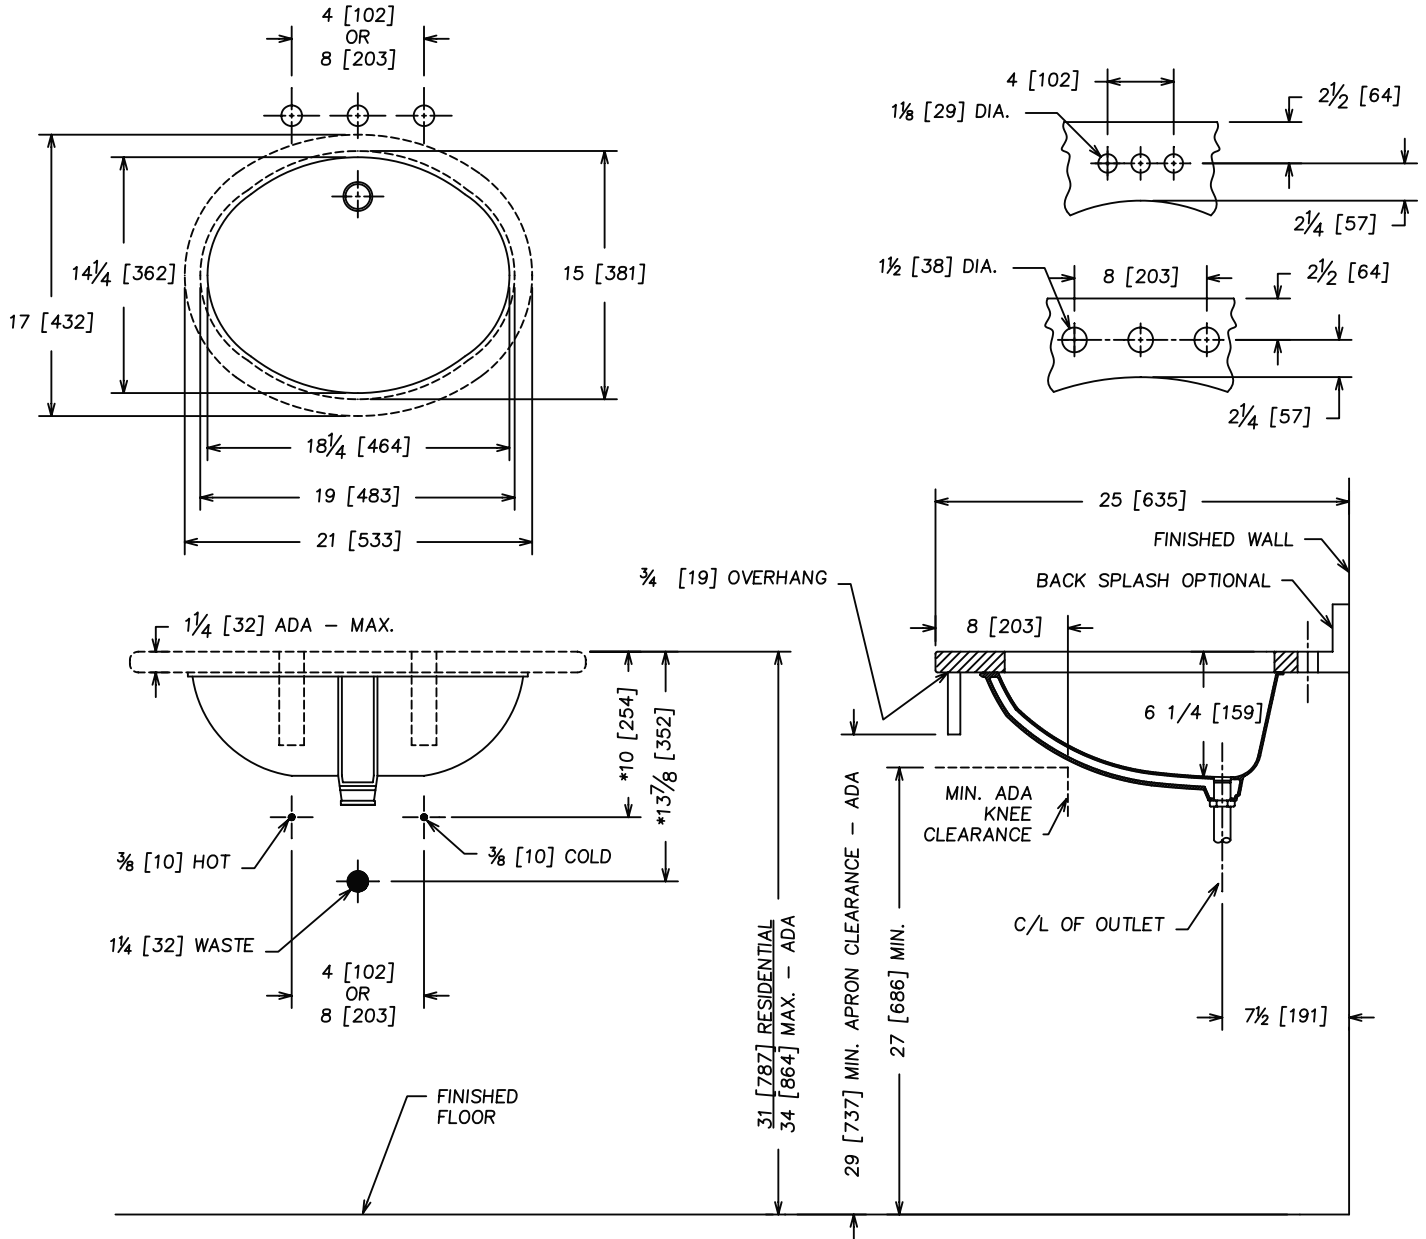

Under Countertop Lavatory
Vitreous China

FEATURES

• **1981 Tiara™**

1981 Tiara™ 21" x 17" vitreous china under countertop mounted lavatory with front overflow.

Trim:

Supplies:

Trap:

Support: Set of six (6) mounting clips included.

NOTES

- Fixture conforms to ANSI/ASME A112.19.2M standard.
- Size: Lavatory 21" x 17", Basin 19 1/8" x 14 1/2"
- Fixture complies with Americans With Disabilities Act when the top of the lavatory is mounted at rim height of 34" maximum.
- Countertop furnished by others.

NOTE: DUE TO VARIATION IN WARE USE ACTUAL BASIN AS TEMPLATE WHEN CUTTING COUNTERTOP
 * SUGGESTED DIMENSION-VARIABLE DEPENDING UPON TYPE OF SUPPLY AND WASTE.
 ** FIXTURE COMPLIES WITH AMERICANS WITH DISABILITIES ACT WHEN COUNTERTOP IS MOUNTED AT A MAXIMUM HEIGHT OF 34".

IMPORTANT: Roughing-in dimensions may vary 1/2" and are subject to change or cancellation without prior notice.
 No responsibility is assumed for use of superseded or voided leaflets.