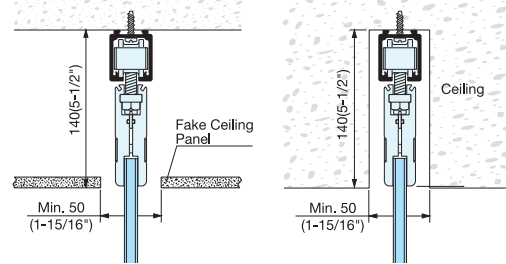

Door Weight (kg)	Max. 125 (275lbs) / Door
Door Thickness (mm)	10 or 12

Dimensions

*Must be between 3mm ~ 5mm to prevent glass door from falling.

< Short Bracket Type >

< Long Bracket Type (W600, W900, W1200 per bracket) >

Application Example

• Short Bracket is designed for application where it can be hidden.

• Long Brackets are designed to cover the top glass edge all the way across.
• Ideal for surface mounting, for application where ceiling space is limited.

Adjustment Feature

Bracket

• Tightening Torque (clamp screw): 15N-m(132 lbs-in)

Height

• Easy height adjustment by turning the bolt with slotted-screw driver.

Bottom Guide

(KSPG-3956 is shown)

Part Details (for one door)

No.	Item No.	Part Name		Dimensions	Quantity	Description
①	Included in ①	Bottom Guide			Included in ① (1 set)	<ul style="list-style-type: none"> ● Material Aluminum, Polyacetal ● Finish / Color Anodized, White
①	Included in ①	Screw Set			Included in ①	<ul style="list-style-type: none"> ● Material Steel ● Finish / Color Clear Zinc Chromate
②	Included in ①	Roller			Included in ① (2 pcs)	<ul style="list-style-type: none"> ● Material Aluminum, Polyamide ● Finish / Color Plain, White
		Stopper			Included in ① (2 pcs)	<ul style="list-style-type: none"> ● Material Polyacetal ● Finish / Color Black
③	Included in ①	Hanging Bracket (for 10mm Glass)			Included in ① (1 set)	<ul style="list-style-type: none"> ● Material Steel ● Finish / Color Yellow Zinc Chromate
		Hanging Bracket (for 12mm Glass)				<ul style="list-style-type: none"> ● Material Steel ● Finish / Color Clear Zinc Chromate
④	KS-3470	Upper Rail			Necessary quantity	<ul style="list-style-type: none"> ● Material Aluminum ● Finish / Color Anodized ● Length 2000mm(78-47/64") *Screw hole drilled every 250mm(10"). *Connecting pin KS-3536 available to align two rails.
-	KS-3531	Angle Bracket (for Upper Rail)			Optional	<ul style="list-style-type: none"> ● Material Aluminum ● Finish / Color Anodized *M5x16 screw included.