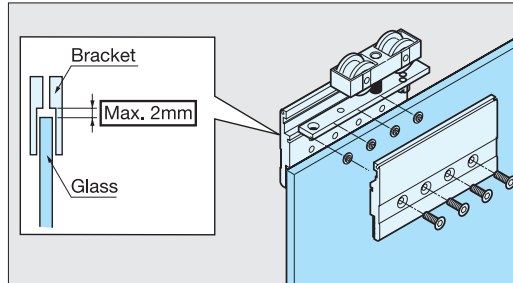

Application Example

• Short Bracket is designed for application where it can be hidden.

• Long Brackets are designed to cover the top glass edge all the way across.
• Ideal for surface mounting, for application where ceiling space is limited.

Adjustment Feature

Bracket

• Tightening Torque (clamp screw): 15N-m(132 lbs-in)

Height

• Easy height adjustment by turning the bolt with slotted-screw driver.

Bottom Guide

(KSPG-3956 is shown)

Part Details (for one door)

No.	Item No.	Part Name		Dimensions	Quantity	Description
①	Included in ①	Bottom Guide			Included in ① (1 set)	<ul style="list-style-type: none"> ● Material Aluminum, Polyacetal ● Finish / Color Anodized, White
①	Included in ①	Screw Set			Included in ①	<ul style="list-style-type: none"> ● Material Steel ● Finish / Color Clear Zinc Chromate
②	Included in ①	Roller			Included in ① (2 pcs)	<ul style="list-style-type: none"> ● Material Aluminum, Polyamide ● Finish / Color Plain, White
		Stopper			Included in ① (2 pcs)	<ul style="list-style-type: none"> ● Material Polyacetal ● Finish / Color Black
③	Included in ①	Hanging Bracket (for 10mm Glass)			Included in ① (1 set)	<ul style="list-style-type: none"> ● Material Steel ● Finish / Color Yellow Zinc Chromate
		Hanging Bracket (for 12mm Glass)				<ul style="list-style-type: none"> ● Material Steel ● Finish / Color Clear Zinc Chromate
④	KS-3470	Upper Rail			Necessary quantity	<ul style="list-style-type: none"> ● Material Aluminum ● Finish / Color Anodized ● Length 2000mm(78-47/64") *Screw hole drilled every 250mm(10"). *Connecting pin KS-3536 available to align two rails.
-	KS-3531	Angle Bracket (for Upper Rail)			Optional	<ul style="list-style-type: none"> ● Material Aluminum ● Finish / Color Anodized *M5x16 screw included.