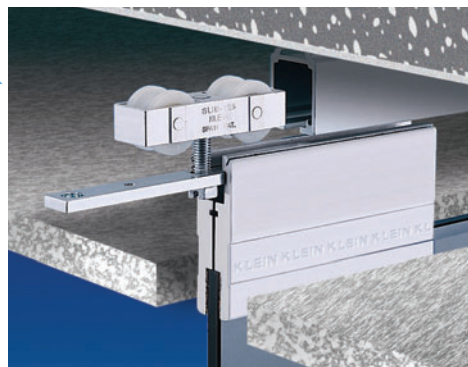

GLASS SLIDING DOOR SYSTEM

KSPG

GLASS HARDWARE

GLASS SLIDING DOORS

- Sliding door system for single glass door.
 - No pre-drilled holes on glass needed for installation.
 - Easy height adjustment.
- *Not for resin panels.

Application Example

• Short Bracket is designed for application where it can be hidden.

• Long Brackets are designed to cover the top glass edge all the way across.
• Ideal for surface mounting, for application where ceiling space is limited.

Adjustment Feature

Bracket

• Tightening Torque (clamp screw): 15N-m(132 lbs-in)

Height

• Easy height adjustment by turning the bolt with slotted-screw driver.

Bottom Guide

(KSPG-3956 is shown)

Part Details (for one door)

No.	Item No.	Part Name		Dimensions	Quantity	Description
①	Included in ①	Bottom Guide			Included in ① (1 set)	<ul style="list-style-type: none"> ● Material Aluminum, Polyacetal ● Finish / Color Anodized, White
①	Included in ①	Screw Set			Included in ①	<ul style="list-style-type: none"> ● Material Steel ● Finish / Color Clear Zinc Chromate
②	Included in ①	Roller			Included in ① (2 pcs)	<ul style="list-style-type: none"> ● Material Aluminum, Polyamide ● Finish / Color Plain, White
		Stopper			Included in ① (2 pcs)	<ul style="list-style-type: none"> ● Material Polyacetal ● Finish / Color Black
③	Included in ①	Hanging Bracket (for 10mm Glass)			Included in ① (1 set)	<ul style="list-style-type: none"> ● Material Steel ● Finish / Color Yellow Zinc Chromate
		Hanging Bracket (for 12mm Glass)				<ul style="list-style-type: none"> ● Material Steel ● Finish / Color Clear Zinc Chromate
④	KS-3470	Upper Rail			Necessary quantity	<ul style="list-style-type: none"> ● Material Aluminum ● Finish / Color Anodized ● Length 2000mm(78-47/64") *Screw hole drilled every 250mm(10"). *Connecting pin KS-3536 available to align two rails.
-	KS-3531	Angle Bracket (for Upper Rail)			Optional	<ul style="list-style-type: none"> ● Material Aluminum ● Finish / Color Anodized *M5x16 screw included.