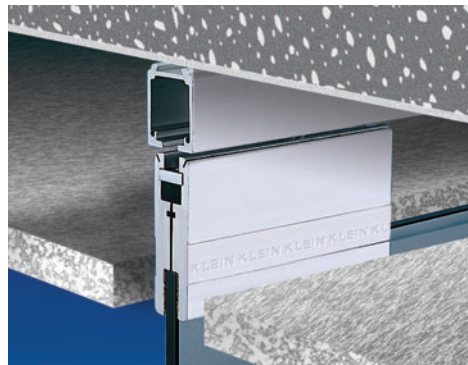

GLASS SLIDING DOOR SYSTEM

KSPG

GLASS HARDWARE

GLASS SLIDING DOORS

- Sliding door system for single glass door.
 - No pre-drilled holes on glass needed for installation.
 - Easy height adjustment.
- *Not for resin panels.

Application Example

• Short Bracket is designed for application where it can be hidden.

• Long Brackets are designed to cover the top glass edge all the way across.
• Ideal for surface mounting, for application where ceiling space is limited.

Adjustment Feature

Bracket

• Tightening Torque (clamp screw): 15N-m(132 lbs-in)

Height

• Easy height adjustment by turning the bolt with slotted-screw driver.

Bottom Guide

(KSPG-3956 is shown)

Part Details (for one door)

No.	Item No.	Part Name		Dimensions	Quantity	Description
①	Included in ①	Bottom Guide			Included in ① (1 set)	<ul style="list-style-type: none"> ● Material Aluminum, Polyacetal ● Finish / Color Anodized, White
①	Included in ①	Screw Set			Included in ①	<ul style="list-style-type: none"> ● Material Steel ● Finish / Color Clear Zinc Chromate
②	Included in ①	Roller			Included in ① (2 pcs)	<ul style="list-style-type: none"> ● Material Aluminum, Polyamide ● Finish / Color Plain, White
		Stopper			Included in ① (2 pcs)	<ul style="list-style-type: none"> ● Material Polyacetal ● Finish / Color Black
③	Included in ①	Hanging Bracket (for 10mm Glass)			Included in ① (1 set)	<ul style="list-style-type: none"> ● Material Steel ● Finish / Color Yellow Zinc Chromate
		Hanging Bracket (for 12mm Glass)				<ul style="list-style-type: none"> ● Material Steel ● Finish / Color Clear Zinc Chromate
④	KS-3470	Upper Rail			Necessary quantity	<ul style="list-style-type: none"> ● Material Aluminum ● Finish / Color Anodized ● Length 2000mm(78-47/64") *Screw hole drilled every 250mm(10"). *Connecting pin KS-3536 available to align two rails.
-	KS-3531	Angle Bracket (for Upper Rail)			Optional	<ul style="list-style-type: none"> ● Material Aluminum ● Finish / Color Anodized *M5x16 screw included.