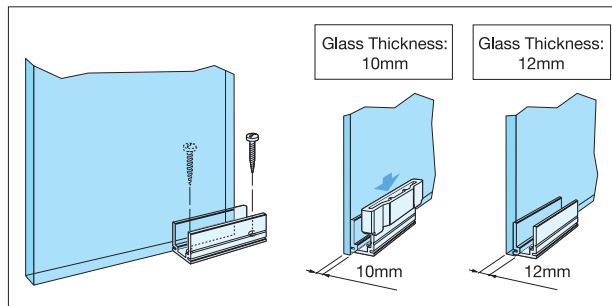

Application Example

• Short Bracket is designed for application where it can be hidden.

• Long Brackets are designed to cover the top glass edge all the way across.
• Ideal for surface mounting, for application where ceiling space is limited.

Adjustment Feature

Bracket

• Tightening Torque (clamp screw): 15N-m(132 lbs-in)

Height

• Easy height adjustment by turning the bolt with slotted-screw driver.

Bottom Guide

(KSPG-3956 is shown)

Part Details (for one door)

No.	Item No.	Part Name		Dimensions	Quantity	Description
①	Included in ①	Bottom Guide			Included in ① (1 set)	<ul style="list-style-type: none"> ● Material Aluminum, Polyacetal ● Finish / Color Anodized, White
①	Included in ①	Screw Set			Included in ①	<ul style="list-style-type: none"> ● Material Steel ● Finish / Color Clear Zinc Chromate
②	Included in ①	Roller			Included in ① (2 pcs)	<ul style="list-style-type: none"> ● Material Aluminum, Polyamide ● Finish / Color Plain, White
		Stopper			Included in ① (2 pcs)	<ul style="list-style-type: none"> ● Material Polyacetal ● Finish / Color Black
③	Included in ①	Hanging Bracket (for 10mm Glass)			Included in ① (1 set)	<ul style="list-style-type: none"> ● Material Steel ● Finish / Color Yellow Zinc Chromate
		Hanging Bracket (for 12mm Glass)				<ul style="list-style-type: none"> ● Material Steel ● Finish / Color Clear Zinc Chromate
④	KS-3470	Upper Rail			Necessary quantity	<ul style="list-style-type: none"> ● Material Aluminum ● Finish / Color Anodized ● Length 2000mm(78-47/64") *Screw hole drilled every 250mm(10"). *Connecting pin KS-3536 available to align two rails.
-	KS-3531	Angle Bracket (for Upper Rail)			Optional	<ul style="list-style-type: none"> ● Material Aluminum ● Finish / Color Anodized *M5x16 screw included.