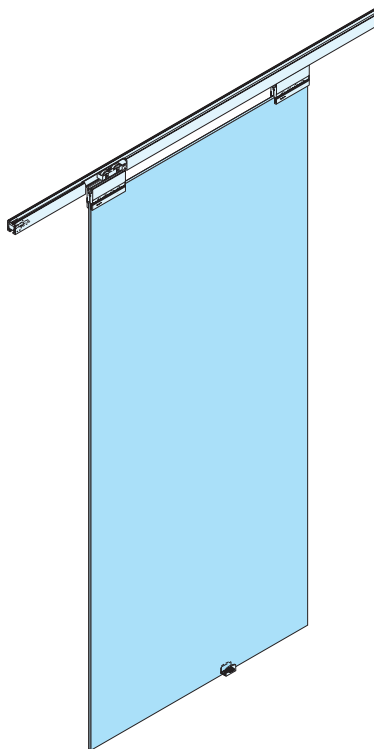

GLASS SLIDING DOOR SYSTEM

KSPG

GLASS HARDWARE

GLASS SLIDING DOORS

- Sliding door system for single glass door.
 - No pre-drilled holes on glass needed for installation.
 - Easy height adjustment.
- *Not for resin panels.

Application Example

• Short Bracket is designed for application where it can be hidden.

• Long Brackets are designed to cover the top glass edge all the way across.
• Ideal for surface mounting, for application where ceiling space is limited.

Adjustment Feature

Bracket

• Tightening Torque (clamp screw): 15N-m(132 lbs-in)

Height

• Easy height adjustment by turning the bolt with slotted-screw driver.

Bottom Guide

(KSPG-3956 is shown)

Part Details (for one door)

No.	Item No.	Part Name		Dimensions	Quantity	Description
①	Included in ①	Bottom Guide			Included in ① (1 set)	<ul style="list-style-type: none"> ● Material Aluminum, Polyacetal ● Finish / Color Anodized, White
①	Included in ①	Screw Set			Included in ①	<ul style="list-style-type: none"> ● Material Steel ● Finish / Color Clear Zinc Chromate
②	Included in ①	Roller			Included in ① (2 pcs)	<ul style="list-style-type: none"> ● Material Aluminum, Polyamide ● Finish / Color Plain, White
		Stopper			Included in ① (2 pcs)	<ul style="list-style-type: none"> ● Material Polyacetal ● Finish / Color Black
③	Included in ①	Hanging Bracket (for 10mm Glass)			Included in ① (1 set)	<ul style="list-style-type: none"> ● Material Steel ● Finish / Color Yellow Zinc Chromate
		Hanging Bracket (for 12mm Glass)				<ul style="list-style-type: none"> ● Material Steel ● Finish / Color Clear Zinc Chromate
④	KS-3470	Upper Rail			Necessary quantity	<ul style="list-style-type: none"> ● Material Aluminum ● Finish / Color Anodized ● Length 2000mm(78-47/64") *Screw hole drilled every 250mm(10"). *Connecting pin KS-3536 available to align two rails.
-	KS-3531	Angle Bracket (for Upper Rail)			Optional	<ul style="list-style-type: none"> ● Material Aluminum ● Finish / Color Anodized *M5x16 screw included.