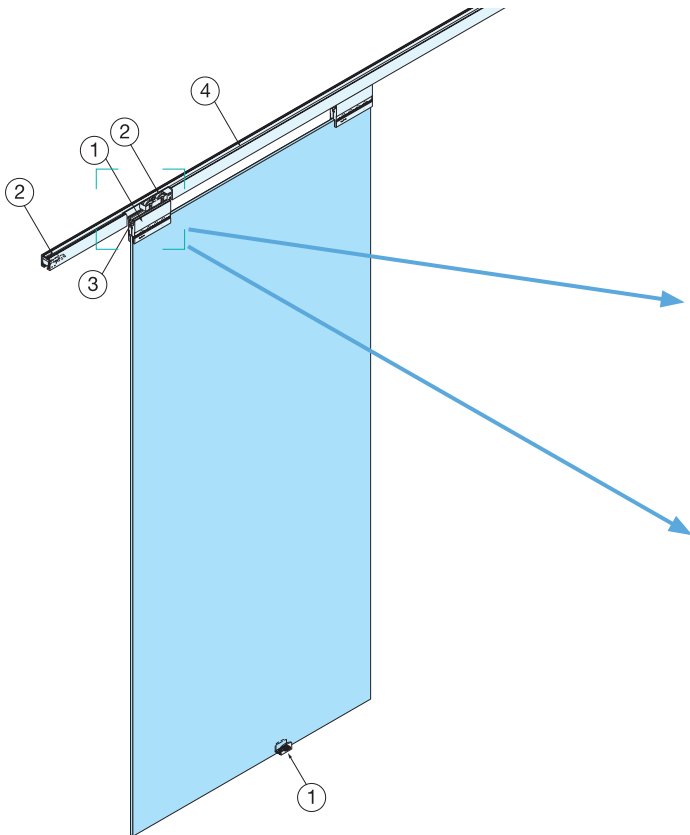

GLASS SLIDING DOOR SYSTEM

KSPG

GLASS HARDWARE

GLASS SLIDING DOORS

- Sliding door system for single glass door.
 - No pre-drilled holes on glass needed for installation.
 - Easy height adjustment.
- *Not for resin panels.

Application Example

• Short Bracket is designed for application where it can be hidden.

• Long Brackets are designed to cover the top glass edge all the way across.
• Ideal for surface mounting, for application where ceiling space is limited.

Adjustment Feature

Bracket

• Tightening Torque (clamp screw): 15N-m(132 lbs-in)

Height

• Easy height adjustment by turning the bolt with slotted-screw driver.

Bottom Guide

(KSPG-3956 is shown)

Part Details (for one door)

No.	Item No.	Part Name		Dimensions	Quantity	Description
①	Included in ①	Bottom Guide			Included in ① (1 set)	<ul style="list-style-type: none"> ● Material Aluminum, Polyacetal ● Finish / Color Anodized, White
①	Included in ①	Screw Set			Included in ①	<ul style="list-style-type: none"> ● Material Steel ● Finish / Color Clear Zinc Chromate
②	Included in ①	Roller			Included in ① (2 pcs)	<ul style="list-style-type: none"> ● Material Aluminum, Polyamide ● Finish / Color Plain, White
		Stopper			Included in ① (2 pcs)	<ul style="list-style-type: none"> ● Material Polyacetal ● Finish / Color Black
③	Included in ①	Hanging Bracket (for 10mm Glass)			Included in ① (1 set)	<ul style="list-style-type: none"> ● Material Steel ● Finish / Color Yellow Zinc Chromate
		Hanging Bracket (for 12mm Glass)				<ul style="list-style-type: none"> ● Material Steel ● Finish / Color Clear Zinc Chromate
④	KS-3470	Upper Rail			Necessary quantity	<ul style="list-style-type: none"> ● Material Aluminum ● Finish / Color Anodized ● Length 2000mm(78-47/64") *Screw hole drilled every 250mm(10"). *Connecting pin KS-3536 available to align two rails.
-	KS-3531	Angle Bracket (for Upper Rail)			Optional	<ul style="list-style-type: none"> ● Material Aluminum ● Finish / Color Anodized *M5x16 screw included.