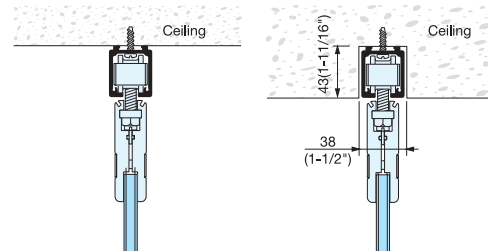

Door Weight (kg)	Max. 125 (275lbs) / Door
Door Thickness (mm)	10 or 12

Dimensions

*Must be between 3mm ~ 5mm to prevent glass door from falling.

< Short Bracket Type >

< Long Bracket Type (W600, W900, W1200 per bracket) >

Application Example

• Short Bracket is designed for application where it can be hidden.

• Long Brackets are designed to cover the top glass edge all the way across.
• Ideal for surface mounting, for application where ceiling space is limited.

Adjustment Feature

Bracket

• Tightening Torque (clamp screw): 15N-m(132 lbs-in)

Height

• Easy height adjustment by turning the bolt with slotted-screw driver.

Bottom Guide

(KSPG-3956 is shown)

Part Details (for one door)

No.	Item No.	Part Name		Dimensions	Quantity	Description
①	Included in ①	Bottom Guide			Included in ① (1 set)	<ul style="list-style-type: none"> ● Material Aluminum, Polyacetal ● Finish / Color Anodized, White
①	Included in ①	Screw Set			Included in ①	<ul style="list-style-type: none"> ● Material Steel ● Finish / Color Clear Zinc Chromate
②	Included in ①	Roller			Included in ① (2 pcs)	<ul style="list-style-type: none"> ● Material Aluminum, Polyamide ● Finish / Color Plain, White
		Stopper			Included in ① (2 pcs)	<ul style="list-style-type: none"> ● Material Polyacetal ● Finish / Color Black
③	Included in ①	Hanging Bracket (for 10mm Glass)			Included in ① (1 set)	<ul style="list-style-type: none"> ● Material Steel ● Finish / Color Yellow Zinc Chromate
		Hanging Bracket (for 12mm Glass)				<ul style="list-style-type: none"> ● Material Steel ● Finish / Color Clear Zinc Chromate
④	KS-3470	Upper Rail			Necessary quantity	<ul style="list-style-type: none"> ● Material Aluminum ● Finish / Color Anodized ● Length 2000mm(78-47/64") *Screw hole drilled every 250mm(10"). *Connecting pin KS-3536 available to align two rails.
-	KS-3531	Angle Bracket (for Upper Rail)			Optional	<ul style="list-style-type: none"> ● Material Aluminum ● Finish / Color Anodized *M5x16 screw included.