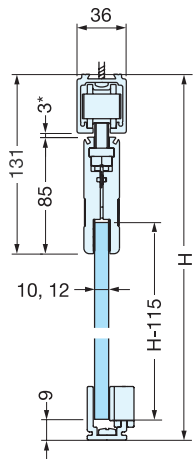

GLASS SLIDING DOOR SYSTEM

KSPG

GLASS HARDWARE

GLASS SLIDING DOORS

- Sliding door system for single glass door.
 - No pre-drilled holes on glass needed for installation.
 - Easy height adjustment.
- *Not for resin panels.

Door Weight (kg)	Max. 125 (275lbs) / Door
Door Thickness (mm)	10 or 12

Dimensions

*Must be between 3mm ~ 5mm to prevent glass door from falling.

< Short Bracket Type >

< Long Bracket Type (W600, W900, W1200 per bracket) >

Adjustment Feature

Bracket

• Tightening Torque (clamp screw): 15N-m(132 lbs-in)

Height

• Easy height adjustment by turning the bolt with slotted-screw driver.

Bottom Guide

(KSPG-3956 is shown)

Part Details (for one door)

No.	Item No.	Part Name		Dimensions	Quantity	Description
①	Included in ①	Bottom Guide			Included in ① (1 set)	<ul style="list-style-type: none"> ● Material Aluminum, Polyacetal ● Finish / Color Anodized, White
①	Included in ①	Screw Set			Included in ①	<ul style="list-style-type: none"> ● Material Steel ● Finish / Color Clear Zinc Chromate
②	Included in ①	Roller			Included in ① (2 pcs)	<ul style="list-style-type: none"> ● Material Aluminum, Polyamide ● Finish / Color Plain, White
		Stopper			Included in ① (2 pcs)	<ul style="list-style-type: none"> ● Material Polyacetal ● Finish / Color Black
③	Included in ①	Hanging Bracket (for 10mm Glass)			Included in ① (1 set)	<ul style="list-style-type: none"> ● Material Steel ● Finish / Color Yellow Zinc Chromate
		Hanging Bracket (for 12mm Glass)				<ul style="list-style-type: none"> ● Material Steel ● Finish / Color Clear Zinc Chromate
④	KS-3470	Upper Rail			Necessary quantity	<ul style="list-style-type: none"> ● Material Aluminum ● Finish / Color Anodized ● Length 2000mm(78-47/64") *Screw hole drilled every 250mm(10"). *Connecting pin KS-3536 available to align two rails.
-	KS-3531	Angle Bracket (for Upper Rail)			Optional	<ul style="list-style-type: none"> ● Material Aluminum ● Finish / Color Anodized *M5x16 screw included.