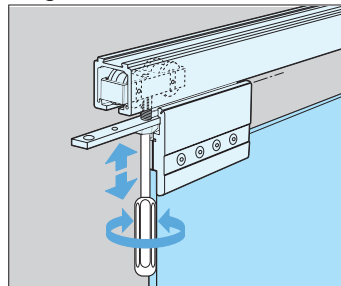

Application Example

• Short Bracket is designed for application where it can be hidden.

• Long Brackets are designed to cover the top glass edge all the way across.
• Ideal for surface mounting, for application where ceiling space is limited.

Adjustment Feature

Bracket

• Tightening Torque (clamp screw): 15N-m(132 lbs-in)

Height

• Easy height adjustment by turning the bolt with slotted-screw driver.

Bottom Guide

(KSPG-3956 is shown)

Part Details (for one door)

No.	Item No.	Part Name		Dimensions	Quantity	Description
①	Included in ①	Bottom Guide			Included in ① (1 set)	<ul style="list-style-type: none"> ● Material Aluminum, Polyacetal ● Finish / Color Anodized, White
①	Included in ①	Screw Set			Included in ①	<ul style="list-style-type: none"> ● Material Steel ● Finish / Color Clear Zinc Chromate
②	Included in ①	Roller			Included in ① (2 pcs)	<ul style="list-style-type: none"> ● Material Aluminum, Polyamide ● Finish / Color Plain, White
		Stopper			Included in ① (2 pcs)	<ul style="list-style-type: none"> ● Material Polyacetal ● Finish / Color Black
③	Included in ①	Hanging Bracket (for 10mm Glass)			Included in ① (1 set)	<ul style="list-style-type: none"> ● Material Steel ● Finish / Color Yellow Zinc Chromate
		Hanging Bracket (for 12mm Glass)				<ul style="list-style-type: none"> ● Material Steel ● Finish / Color Clear Zinc Chromate
④	KS-3470	Upper Rail			Necessary quantity	<ul style="list-style-type: none"> ● Material Aluminum ● Finish / Color Anodized ● Length 2000mm(78-47/64") *Screw hole drilled every 250mm(10"). *Connecting pin KS-3536 available to align two rails.
-	KS-3531	Angle Bracket (for Upper Rail)			Optional	<ul style="list-style-type: none"> ● Material Aluminum ● Finish / Color Anodized *M5x16 screw included.