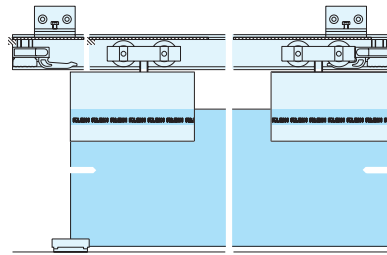

GLASS SLIDING DOOR SYSTEM

KSPG

GLASS HARDWARE

GLASS SLIDING DOORS

- Sliding door system for single glass door.
 - No pre-drilled holes on glass needed for installation.
 - Easy height adjustment.
- *Not for resin panels.

Door Weight (kg)	Max. 125 (275lbs) / Door
Door Thickness (mm)	10 or 12

Dimensions

*Must be between 3mm ~ 5mm to prevent glass door from falling.

< Short Bracket Type >

< Long Bracket Type (W600, W900, W1200 per bracket) >

Application Example

• Short Bracket is designed for application where it can be hidden.

• Long Brackets are designed to cover the top glass edge all the way across.
• Ideal for surface mounting, for application where ceiling space is limited.

Adjustment Feature

Bracket

• Tightening Torque (clamp screw): 15N-m(132 lbs-in)

Height

• Easy height adjustment by turning the bolt with slotted-screw driver.

Bottom Guide

(KSPG-3956 is shown)

Part Details (for one door)