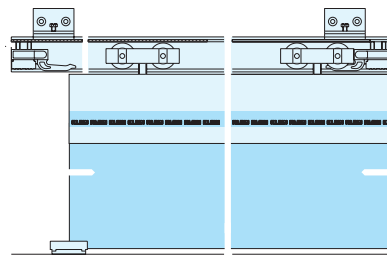

Door Weight (kg)	Max. 125 (275lbs) / Door
Door Thickness (mm)	10 or 12

Dimensions

*Must be between 3mm ~ 5mm to prevent glass door from falling.

< Short Bracket Type >

< Long Bracket Type (W600, W900, W1200 per bracket) >

Application Example

• Short Bracket is designed for application where it can be hidden.

• Long Brackets are designed to cover the top glass edge all the way across.
• Ideal for surface mounting, for application where ceiling space is limited.

Adjustment Feature

Bracket

• Tightening Torque (clamp screw): 15N-m(132 lbs-in)

Height

• Easy height adjustment by turning the bolt with slotted-screw driver.

Bottom Guide

(KSPG-3956 is shown)

Part Details (for one door)

No.	Item No.	Part Name		Dimensions	Quantity	Description
①	Included in ①	Bottom Guide			Included in ① (1 set)	<ul style="list-style-type: none"> ● Material Aluminum, Polyacetal ● Finish / Color Anodized, White
①	Included in ①	Screw Set			Included in ①	<ul style="list-style-type: none"> ● Material Steel ● Finish / Color Clear Zinc Chromate
②	Included in ①	Roller			Included in ① (2 pcs)	<ul style="list-style-type: none"> ● Material Aluminum, Polyamide ● Finish / Color Plain, White
		Stopper			Included in ① (2 pcs)	<ul style="list-style-type: none"> ● Material Polyacetal ● Finish / Color Black
③	Included in ①	Hanging Bracket (for 10mm Glass)			Included in ① (1 set)	<ul style="list-style-type: none"> ● Material Steel ● Finish / Color Yellow Zinc Chromate
		Hanging Bracket (for 12mm Glass)				<ul style="list-style-type: none"> ● Material Steel ● Finish / Color Clear Zinc Chromate
④	KS-3470	Upper Rail			Necessary quantity	<ul style="list-style-type: none"> ● Material Aluminum ● Finish / Color Anodized ● Length 2000mm(78-47/64") *Screw hole drilled every 250mm(10"). *Connecting pin KS-3536 available to align two rails.
-	KS-3531	Angle Bracket (for Upper Rail)			Optional	<ul style="list-style-type: none"> ● Material Aluminum ● Finish / Color Anodized *M5x16 screw included.