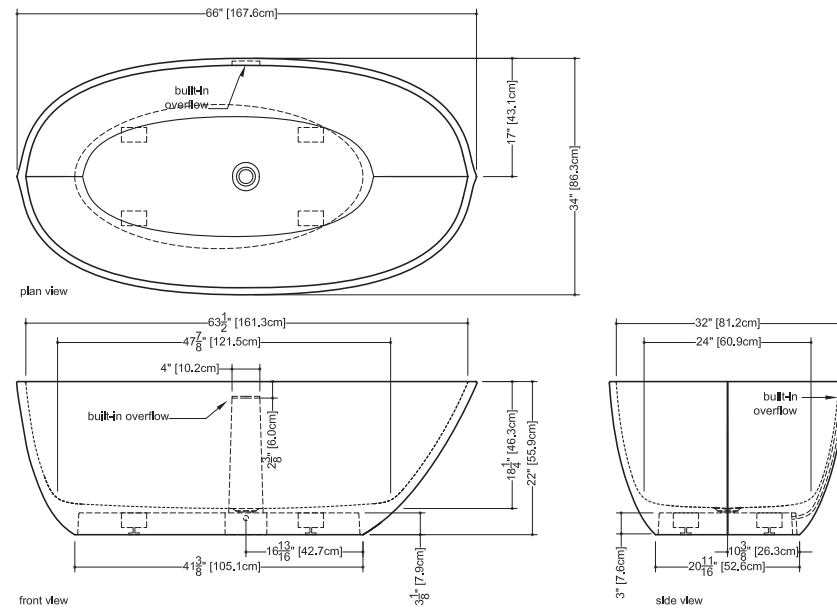

capacity to overflow
gal (us) - 90 liters - 340

weight
lb - 177 kg - 80

installation
freestanding

accessory
silver bridge

overflow
built-in
slot design
polished chrome or brushed nickel

drain
soft toe touch
polished chrome or brushed nickel

faucet area recommended
wall-mounted or floor-mounted

WETSTYLE cannot be held responsible for any technical errors and reserves the right to make revisions without notice.

Approximate measurement. The manufacturer accepts 1/4" (6.35mm) variance.

VBE 836-A (above counter)

inch 36 x 15 1/2 x 5 mm 914 x 394 x 127

interior dimensions
inch 34 3/16 x 14 x 4 3/16 mm 868 x 356 x 107

weight
lb - 20 kg - 9

installation
above counter

accessory
nil

overflow
without overflow: VBE836A
built-in overflow/slot design: VBE836A-O
polished chrome or brushed nickel

faucet hole
no hole for faucet

VBE 821-A (above counter)

inch 21 1/2 x 15 1/2 x 5 mm 546 x 394 x 127

interior dimensions
inch 19 15/16 x 14 x 4 3/16 mm 506 x 356 x 107

weight
lb - 12 kg - 5

installation
above counter