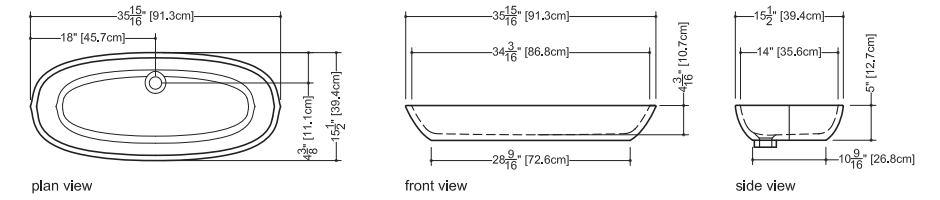

material
WETMAR™, glossy or mat finish

color
white

codes/standards applicable
IAPMO-ANSI Z124.1
IAPMO-ANSI Z124.3
CSA B 45.0 - CSA B45.4

BBE 01-66

inch 66 x 34 x 22 mm 1676 x 864 x 559

interior dimensions
rim: inch 63 1/2 x 32 mm 1613 x 812
base: inch 47 7/8 x 24 mm 1215 x 609
height: inch 18 1/4 mm 463

faucet area recommended
wall-mounted or floor-mounted

WETSTYLE cannot be held responsible for any technical errors and reserves the right to make revisions without notice.

Approximate measurement. The manufacturer accepts 1/4" (6.35mm) variance.

VBE 836-A (above counter)

inch 36 x 15 1/2 x 5 mm 914 x 394 x 127

interior dimensions
inch 34 3/16 x 14 x 4 3/16 mm 868 x 356 x 107

weight
lb - 20 kg - 9

installation
above counter

accessory
nil

overflow
without overflow: VBE836A
built-in overflow/slot design: VBE836A-O
polished chrome or brushed nickel

faucet hole
no hole for faucet

VBE 821-A (above counter)

inch 21 1/2 x 15 1/2 x 5 mm 546 x 394 x 127

interior dimensions
inch 19 15/16 x 14 x 4 3/16 mm 506 x 356 x 107

weight
lb - 12 kg - 5

installation
above counter