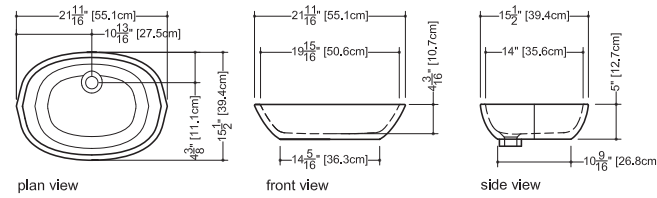

VBE 821-A (above counter)

inch 21 1/2 x 15 1/2 x 5 mm 546 x 394 x 127

interior dimensions
inch 19 15/16 x 14 x 4 3/16 mm 506 x 356 x 107

weight
lb - 12 kg - 5

installation
above counter

accessory
nil

overflow
without overflow: VBE821A
built-in overflow/slot design: VBE821A-O
polished chrome or brushed nickel

faucet hole
no hole for faucet