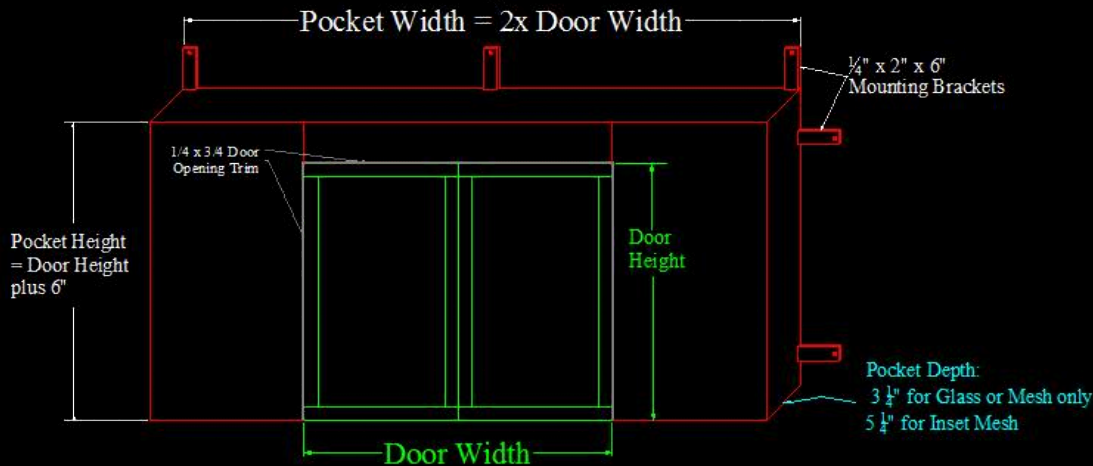

# The Pocket Door - Specifications

Pocket Door  
(side view)

Glass or Mesh Only

With Glass and Inset Mesh

Pocket Door  
with Arched Door

Pocket Door  
with Rectangular Door

For more information or dealer locations please visit us on the web or contact us.