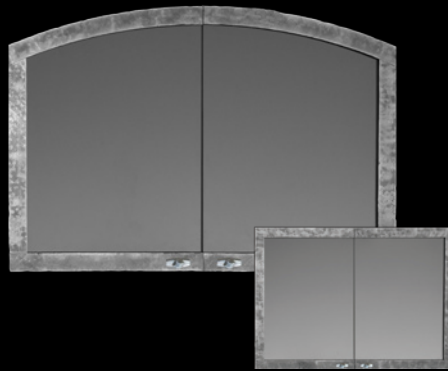

Fullview Style

Enjoy the view, don't sacrifice style.