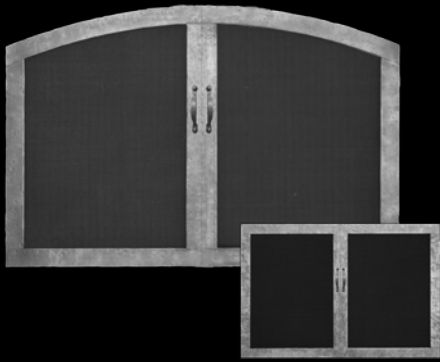

The Pocket Door - Styles

Cabinet Style

Contemporary look, classic feel.