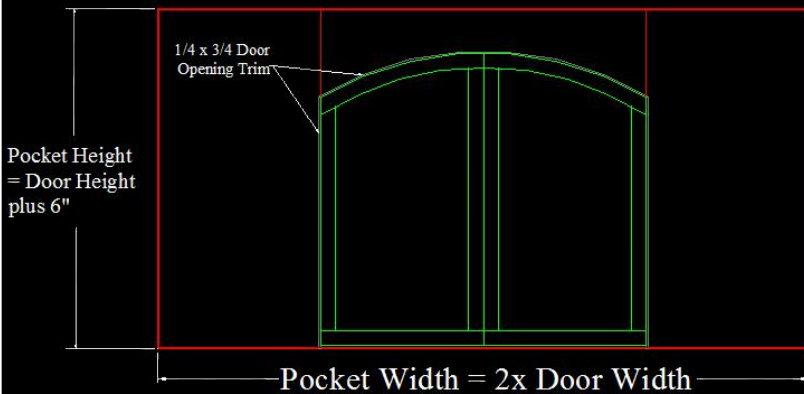

# The Pocket Door - Specifications

Pocket Door  
(side view)

Glass or Mesh Only

With Glass and Inset Mesh

Pocket Door  
with Arched Door

Pocket Door  
with Rectangular Door

For more information or dealer locations please visit us on the web or contact us.