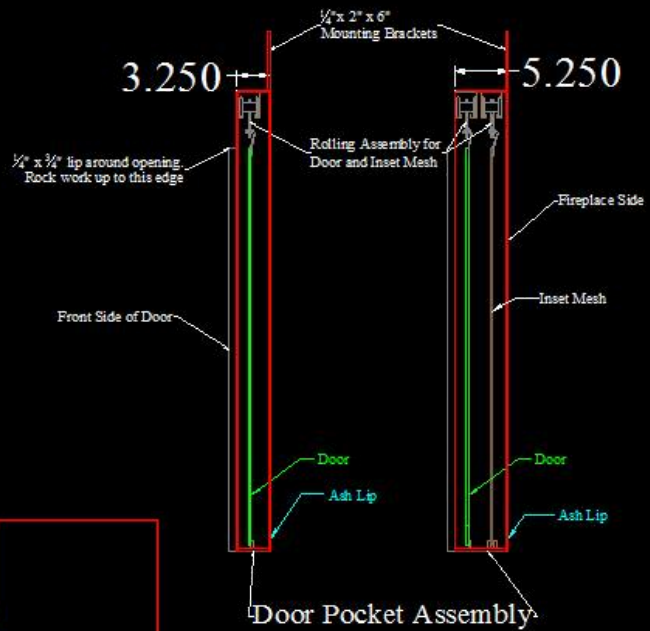

# The Pocket Door - Specifications

Pocket Door  
(side view)

Glass or Mesh Only

With Glass and Inset Mesh

Pocket Door  
with Arched Door

Pocket Door  
with Rectangular Door

For more information or dealer locations please visit us on the web or contact us.