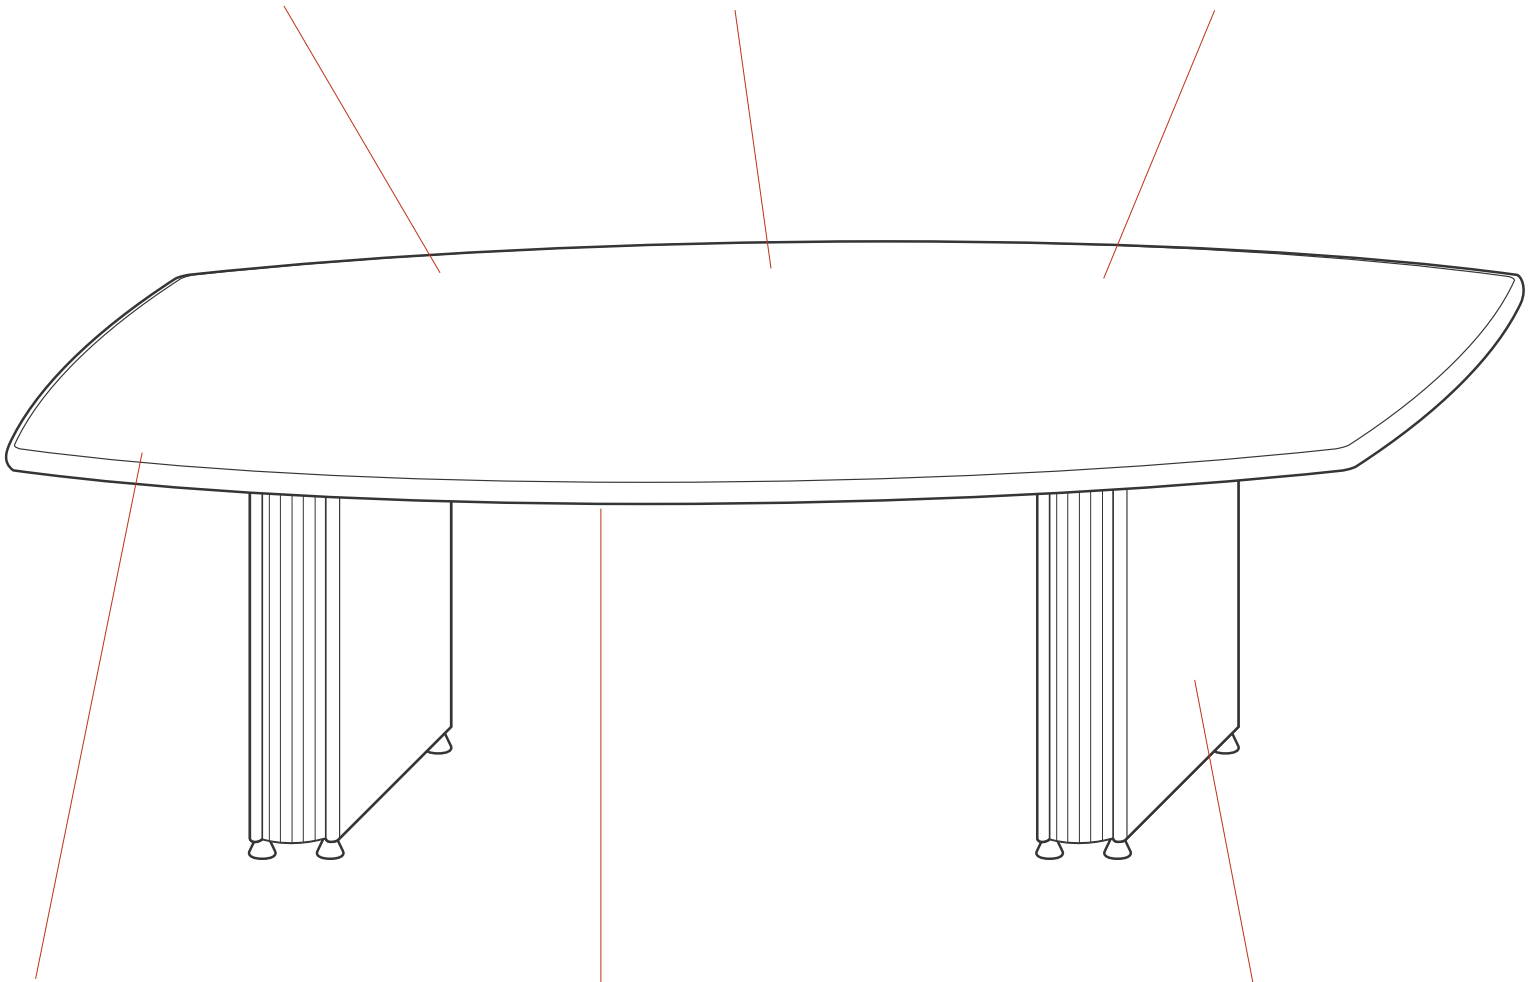

Customize with confidence

Your size?

Whether it's a small change or a radical departure from our popular sizes, talk to us about creating a table that fits your precise requirements.

Your shape?

Take our existing shapes as your starting point, and then customize to suit your needs. We think outside the box every day, and invite you to do the same.

Your color?

Our popular Colora colors are just the beginning. Bring us any color sample, whether it's from a paint book, Pantone® or other industry specifier and we'll take it from there.

Your height?

Tall, short, or anywhere in between, we can create a table at a height that meets your specs.

Your technology?

We already handle all of the standard IT requirements, but we can adapt to your equipment, connectivity or unique interface conditions.

Your base finish?

Like all other aspects of Prismatique tables, you can customize the base finish. Let us know what you have in mind.

Featured photographs: **cover** 10' Black Vidro Konverse Arced Boat with Polished Chrome Sculpted T Base 1 90" x 90" White Vidro Parsons Square with Polished Stainless Base and 24" x 90" Four Door Cabinet with Elevated Parsons Base. 2 10' Black Vidro Konverse Arced Boat with Satin Chrome Drum Base and Recessed Interface Power Units 3 54" D White Vidro Round Drum Table with Satin Chrome Base 4 96" Black Vidro Elliptical table with Polished Stainless Beveled Round Plate Base and 21" x 90" Four Door Cabinet 5 10' Nickel Metallic Vidro Rectangle Table with Satin Chrome Column Base and 21" x 60" Three Door Cabinet 6 12' White Vidro Konverse Arced Boat with Panel Base and Recessed Interface Power Units 7 3.5' x 12' White Vidro Parsons Rectangle with Brushed Stainless Base, 24" x 90" Four Door Cabinet and Wall Mtd. Markerboard 8 UTP Power Unit 9 Under-table IT Podium 10 Credenza Recycling Bin Drawer 11 Mobile Serving Cart 12 54" D White Vidro Konverse Round with Polished Stainless Sculpted Cross Base 13 36" D Sky Metallic Vidro Round with Polished Stainless Beveled Round Plate Base 14 36" x 36" Terra Vidro Square with Nickel Metallic Colora Beveled Square Plate Base 15 (back) 36" x 42" H Sky Metallic Vidro Round with Polished Stainless Beveled Round Plate Base & 36" x 42" H Silver Metallic Vidro Round with Polished Stainless Beveled Round Plate Base 15 (Front) 42"x 29" H White Vidro Round & 36" x 36" x 29" H Terra Vidro Square with Polished Stainless Sculpted Cross Base 16 (Back) 42" x 42" x 29" H custom Green Vidro Square with Polished Stainless Sculpted Cross Base & 36" x 36" x 29" H custom Yellow Vidro Square with Polished Chrome Tubular Cross Base 16 (Front) 42" x 29" H custom Orange Vidro Round with Polished Stainless Beveled Round Plate Base.