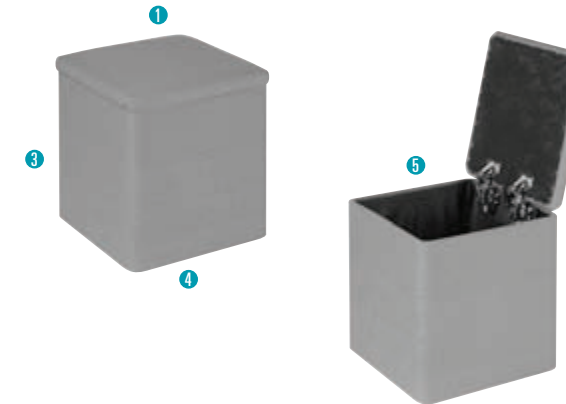

DELIVERED PRICING 01 January 2009

OLLIE (OL SERIES)

Questions?
1.800.876.2120

Style	Description	Model #	Product Wt	material > grade >					
				Fabric Grade 2 or COM	Fabric Grade 3	Fabric Grade 4	Fabric Grade 5	Fabric Grade 6	
 OLRDC-01	Round Base With Casters Hinged Seat/Lid - Upholstered Base - Upholstered	OLRDC-01	25	367	423	480	536	592	
	Round Base With Glides Hinged Seat/Lid - Upholstered Base - Upholstered	OLRDG-01	25	367	423	480	536	592	
 OLSQC-01	Square Base With Casters Hinged Seat/Lid - Upholstered Base - Upholstered	OLSQC-01	25	367	423	480	536	592	
	Square Base With Glides Hinged Seat/Lid - Upholstered Base - Upholstered	OLSQG-01	25	367	423	480	536	592	

Refer to page 10 for COM yardage requirements

Sample Product Number Construction:

An **OLRDC-01** is an Ollie series, round stool with casters and an upholstered seat/lid and base.

The code **FAV Cascade** specifies Grade 2 Avenue Cascade upholstery.

Ollie Stool Round
Stool Dimensions
 Overall height: 16½"
 Outer dimension: 15" diameter
 Inner opening: 14¼" diameter, 12½" high
 Actual stool weight: 25 lbs.
 Suggested for use with 29" table height

Ollie Stool Square
Stool Dimensions
 Overall height: 16½"
 Outer dimension: 15" square (w/1" radius corners)
 Inner opening: 14¼" square, 12½" high
 Actual stool weight: 25 lbs.
 Suggested for use with 29" table height

- Key Description**
- 1 hinged upholstered seat/lid, molded 7-ply with ½" thick, 2 lb. density foam
 - 2 upholstered base, 15" o.d. ¾" fiberboard tube
 - 3 upholstered base, 15" square ¾" fiberboard tube
 - 4 dual wheel caster, black nylon
 - 5 lined storage interior with hinged seat/lid for access