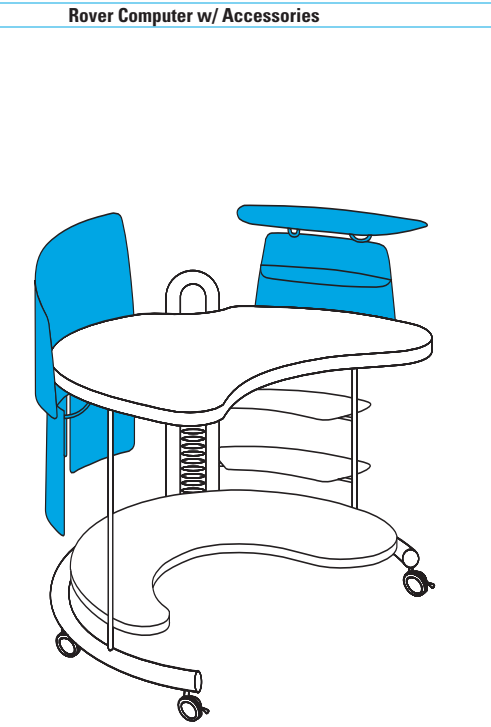

Questions?
1.800.876.2120

Base Options	Code	Price
Alternate Table Height 32" & Under	.BAH	$ 53
Alternate Table Height 32" & Over	.BSP	call
Finish Options		
Powder Coat - Standard		.n/c
Powder Coat - Premium		$.53
Top Options		
Special Laminate	.TSP	call
Power and Data Options		
1 Henri - Location R (Jacks Not Included)	.PHR	$191
Power & Data Globe w/Data Jacks	.PPD	$223
Power Source Outlets	.PPS	$61

Wire Management Options	Code	Price
Cable Coil (standard)		.n/c
1 Oval Brush Grommet - Location R	.WOR	$51
1 Round Grommet - Location R	.WRR	$40
1 Round Grommet - Provide Location Print	.WRG	$40
Accessories		
Voice & Data Jacks (1 each per Henri Unit)	.AHVDJ	$ 42
Data Jacks (2 per Henri Unit)	.AHDDJ	$48
Quick Connect (1 per Henri Unit) Includes 2 Voice, 2 Data Jacks	.AHQVDJ	$106
Quick Connect (1 per Henri Unit) Includes 4 Data Jacks	.AHQDDJ	$122
Keyboard Platform w/Mouse Surface	.AKP24M	$424
CPU Holder (3" - 9" adjustment)	.ACPU3-9F	$130
CPU Holder (5" - 8" adjustment)	.ACPU5-8F	$85
CPU Holder (3" - 5" adjustment)	.ACPU3F	$85
Rover Coaster - Computer	.ARC2	$32

Style	Description	Model #	Product Wt	Price
Accessories	Double Modesty	IPADM	8	292
	Triple Modesty	IPATM	14	437
	Big Screen	IPABS	12	161
	Small Screen	IPASS	8	159
	Transaction Small Screen	IPATS	10	211

Note: Transparent powder coats can not be used on flat metal surfaces. Transparent powder coats can be used on frame tubes.

Sample Base Model w/ Accessories
29" Height w/ Shelf & Convenience Shelves
30 x 40 Fix **IPRS 3040CSFX CS** $ 1218

shown with accessories:

Double Modesty	IPADM	$ 292
Big Screen	IPABS	$ 161
Transaction Small Screen	IPATS	$ 211