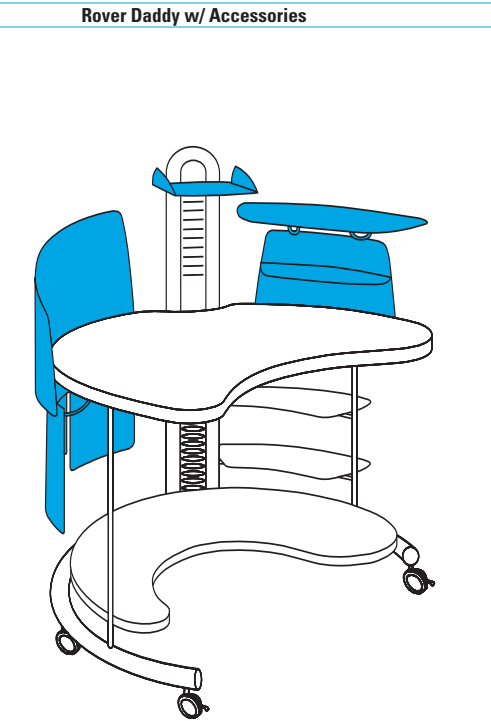

Questions?
1.800.876.2120

Base Options	Code	Price
Alternate Table Height 32" & Under	.BAH	$53
Alternate Table Height 32" & Over	.BSP	call
Finish Options		
Powder Coat - Standard		n/c
Powder Coat - Premium		$53
Top Options		
Special Laminate	.TSP	call
Power and Data Options		
1 Henri - Location R (Jacks Not Included)	.PHR	$191
Power & Data Globe w/Data Jacks	.PPD	$223
Power Source Outlets	.PPS	$61

Wire Management Options	Code	Price
Cable Coil (standard)		n/c
1 Oval Brush Grommet - Location R	.WOR	$51
1 Round Grommet - Location R	.WRR	$40
1 Round Grommet - Provide Location Print	.WRG	$40
Accessories		
Voice & Data Jacks (1 each per Henri Unit)	.AHVDJ	$42
Data Jacks (2 per Henri Unit)	.AHDDJ	$48
Quick Connect (1 per Henri Unit) Includes 2 Voice, 2 Data Jacks	.AHQVDJ	$106
Quick Connect (1 per Henri Unit) Includes 4 Data Jacks	.AHQDDJ	$122
Keyboard Platform w/Mouse Surface	.AKP24M	$424
CPU Holder (3" - 9" adjustment)	.ACPU3-9F	$130
CPU Holder (5" - 8" adjustment)	.ACPU5-8F	$85
CPU Holder (3" - 5" adjustment)	.ACPU3F	$85
Rover Coaster - Computer	.ARC2	$32

Style	Description	Model #	Product Wt	Price
Accessories	Double Modesty	IPADM	8	292
	Triple Modesty	IPATM	14	437
	Big Screen	IPABS	12	161
	Small Screen	IPASS	8	159
	Transaction Small Screen	IPATS	10	211
	Paper Tray	IPAPT	3	50

Note: Transparent powder coats can not be used on flat metal surfaces. Transparent powder coats can be used on frame tubes.

Sample Base Model w/ Accessories
29" Height w/ Shelf & Convenience Shelves (paper tray included)

30 x 40 Fix	IPRD 3040CSFX CS	$1343

shown with accessories:

Double Modesty	IPADM	$ 292
Big Screen	IPABS	$ 161
Transaction Small Screen	IPATS	$ 211