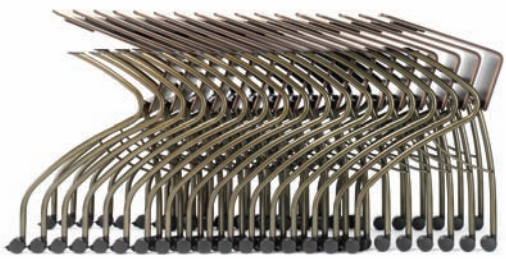

Rulo
Rulo
Rulo
RU
Rulo
Rulo
Rulo

VERSTEEL

Rulo
Rulo
Rulo
RU
Rulo
Rulo

RULO™ - THE PERFECT PARTNER FOR INDIVIDUAL WORK.

Rulo from *Versteel*[®] is a mobile individual work surface that easily nests and stores. The seamless surface of the table rolls over the edge to create the modesty panel while a locking mechanism makes sure the top won't tilt until you desire. Rulo tables include standard locking casters to prevent unwanted movement and to provide a stable platform for work. Offered in 33 standard powder coat colors, 10 wood finishes and 100s of laminates.

AVAILABILITY 29

SCALED AS AN ADULT CONFIGURATION (29" HEIGHT) WITH LOCKING CASTERS AND BUMPER EDGE STANDARD. TOPS AVAILABLE WITH LAMINATE OR 10 WOOD FINISHES ON MAPLE VENEER. REFER TO THE VERSTEEL PRICE LIST FOR COMPLETE SPECIFICATIONS AND AVAILABILITY, BUT BE SURE TO CHECK WWW.VERSTEEL.COM BECAUSE WE'RE ADDING NEW FEATURES ALL THE TIME.

ADVANTAGEOUS Use only what you need. Take two or twenty from the nest and join the group, or create an entirely new one. **ADAPTIVE** Go anywhere; do everything. Form a study group, call a corporate meeting or expedite a training session and know that others can join quickly and effortlessly. **CLEVER** Simple to operate. Locking casters and top locks (for securing the top in the working position) are designed for efficiency and ease of use. **FINISHES & MATERIALS** Get the Rulo you want. An unsurpassed standards program combines with available custom finishes to give you the look you desire.

Rulo. Mobile individual work surfaces and seating that easily nest and store. Contact your VERSTEEL Representative to discuss the ways Rulo will work in your space.