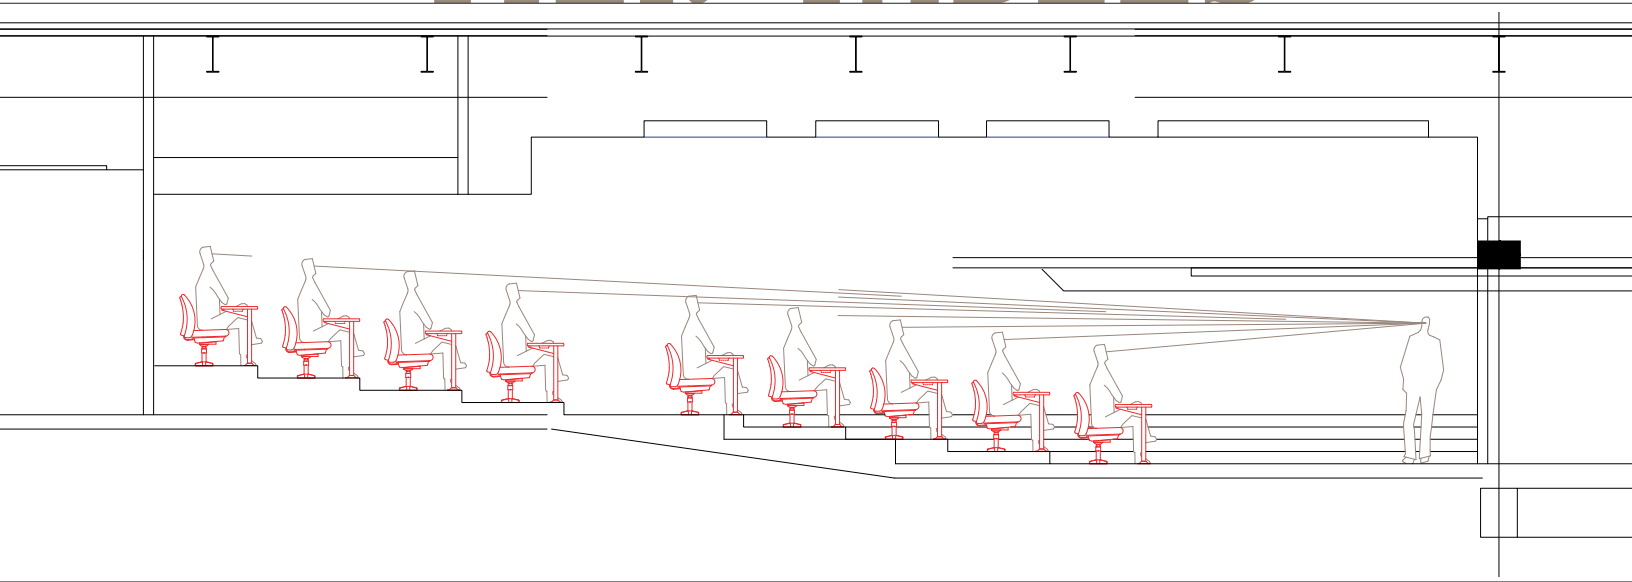

UNLIMITED RADIUS MODESTIES

TIER TABLES

You Design, You Choose.

Tier Table configurations built to your design specifications.

800 876 2120
www.versteel.com

VERSTEEL TIER TABLES

Versteel introduces the Tier Table for presentation facilities.

Circles, angles, wedges and straights. You think it up, we'll put it together.

And you can specify it in the materials and finishes that you want, to match the facility you're working on.

Get the Versteel performance and ingenuity that you know, with the flexibility of custom fabrication.

Versteel Tier Tables are available in any radius with modesties formed to match.

Available with built-in electrical and data management to assure an installation that will serve for years to come.

Step Up To Tier.