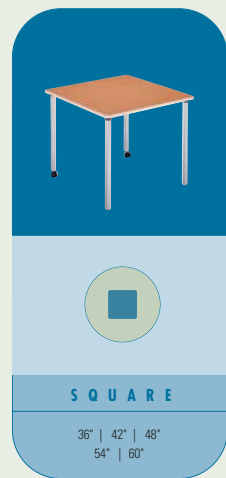

page 14

1	 ROUND SQUARE	corporate dining (pg. 14)
2	 BREAKER	small office (pg. 17)
3	 PIPELINE RACETRACK OVAL	multi-purpose room