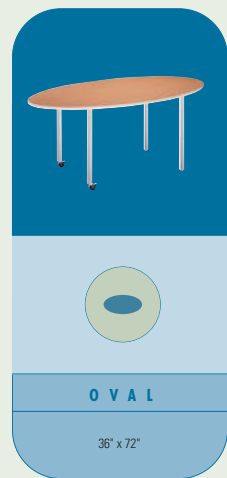

page 14

1	 ROUND SQUARE	corporate dining (pg. 14)
2	 BREAKER	small office (pg. 17)
3	 PIPELINE RACETRACK OVAL	multi-purpose room