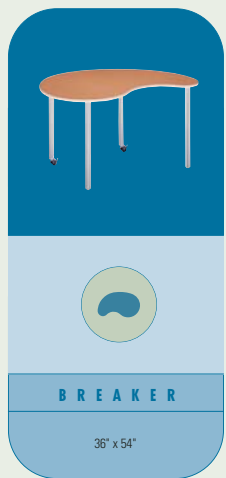

page 14

1	 ROUND SQUARE	corporate dining (pg. 14)
2	 BREAKER	small office (pg. 17)
3	 PIPELINE RACETRACK OVAL	multi-purpose room