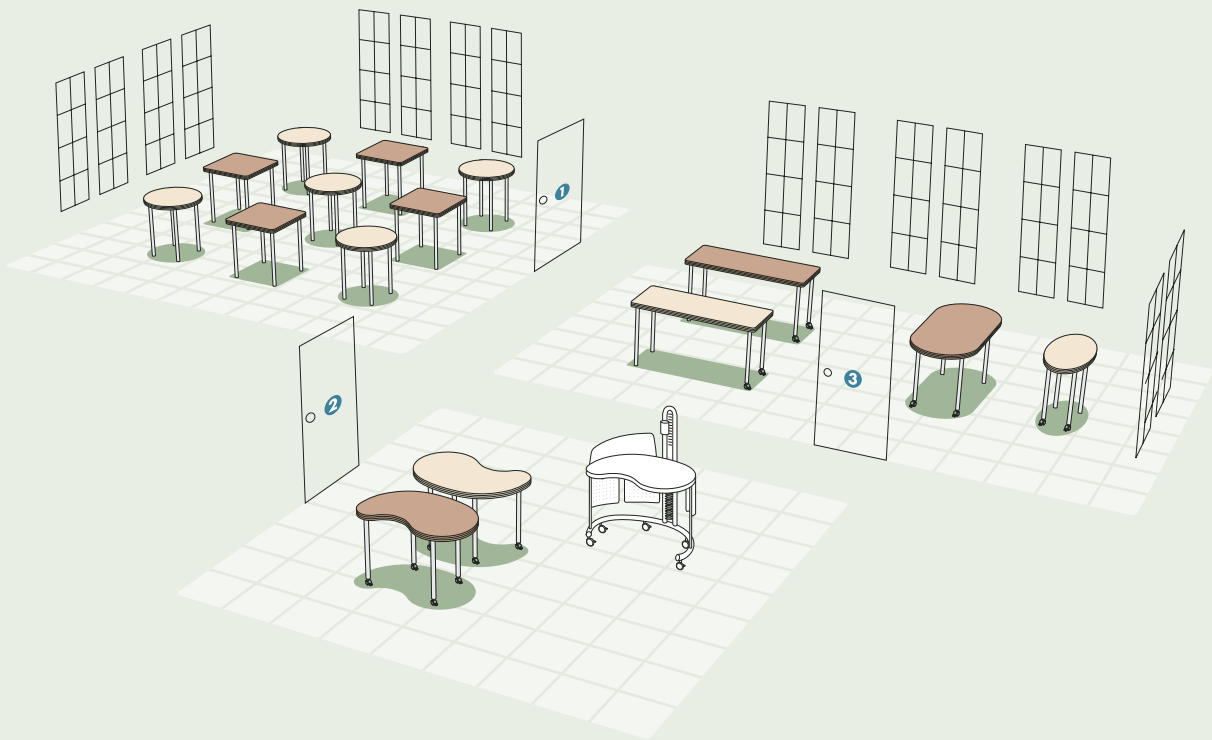

1	 ROUND SQUARE	corporate dining (pg. 14)
2	 BREAKER	small office (pg. 17)
3	 PIPELINE RACETRACK OVAL	multi-purpose room