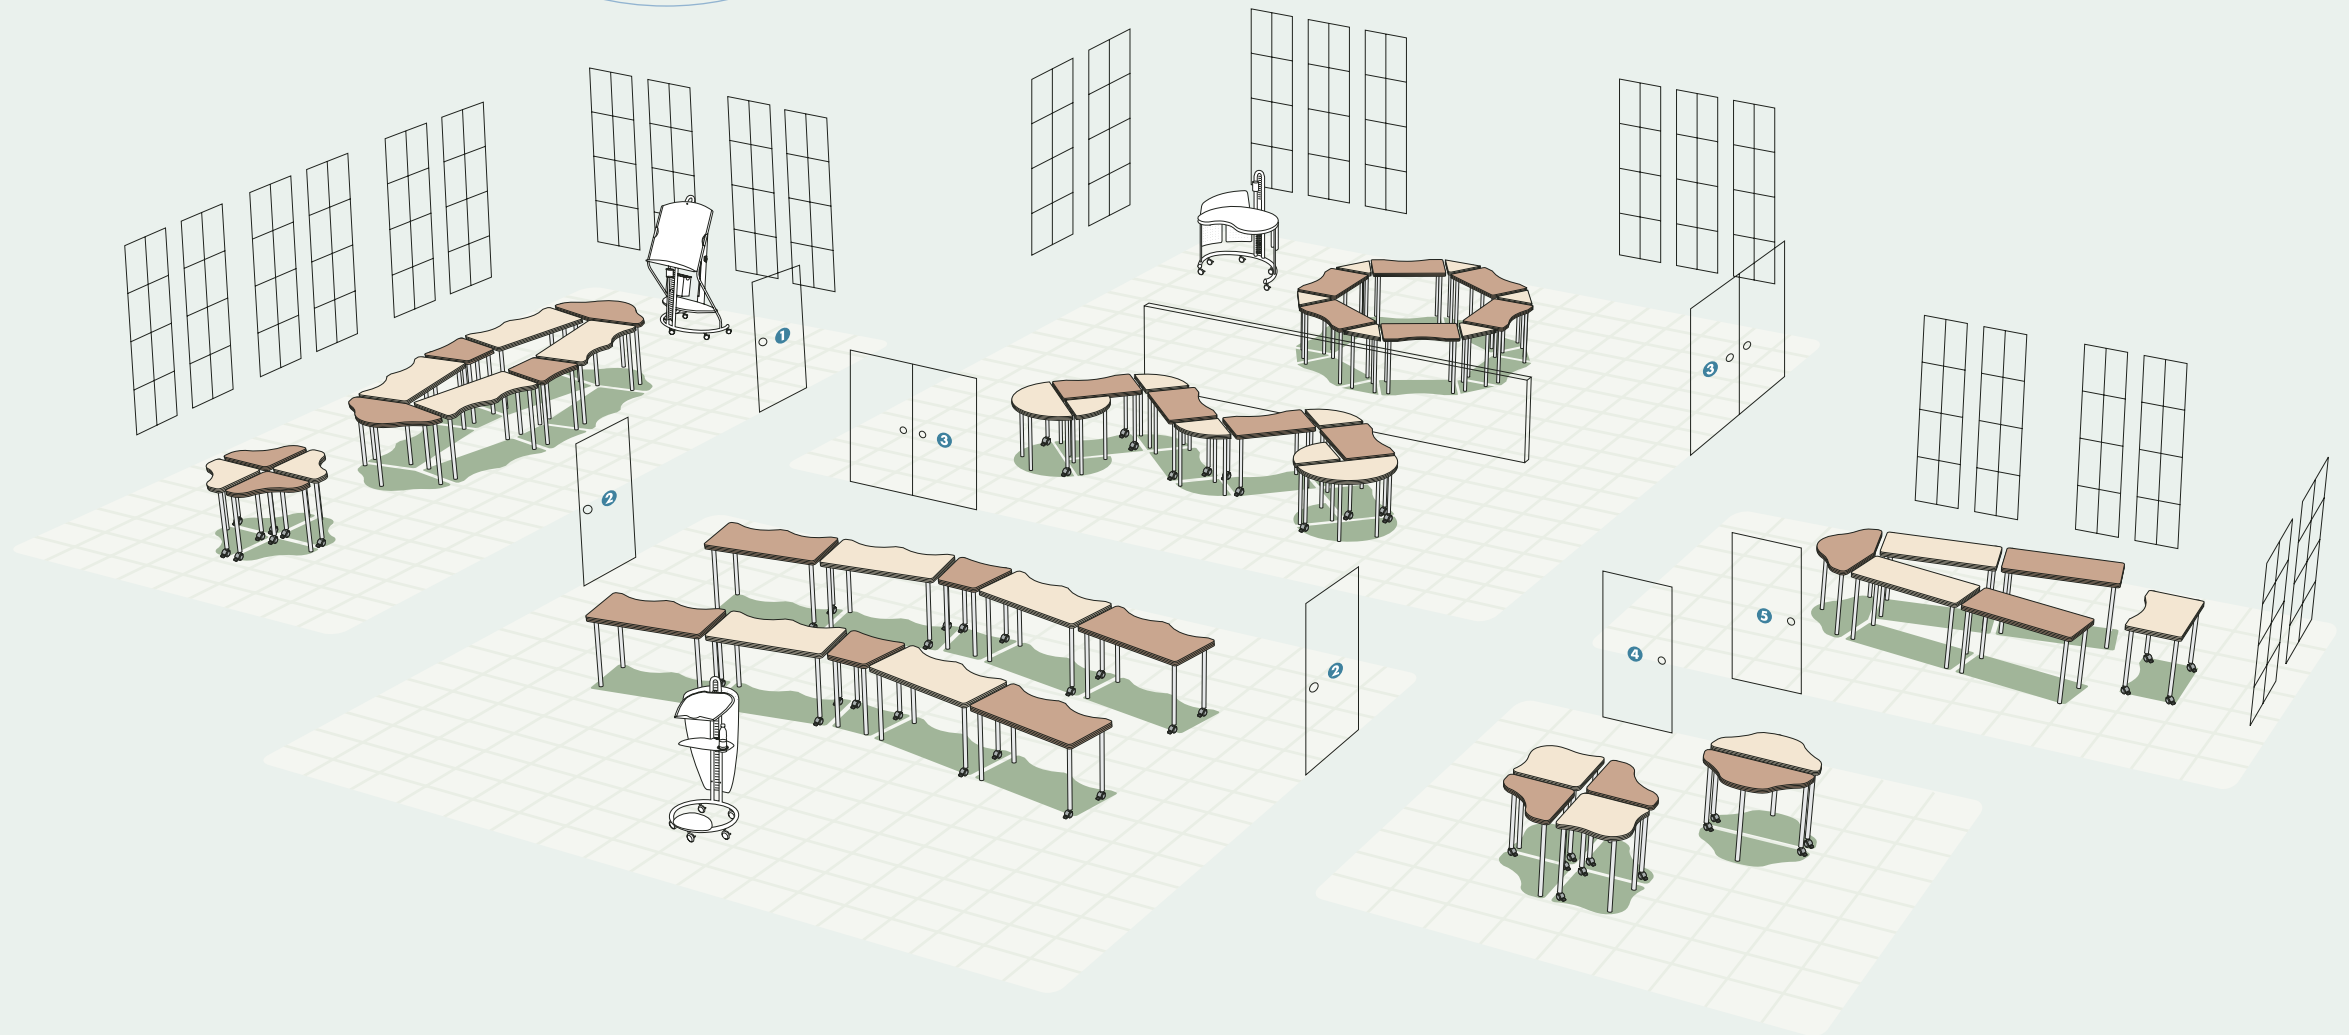

page 4

page 7

page 8

1					war room (pg. 4)
2					training room
3					multi-purpose room
4					team work room (pg. 7)
5					video conference room (pg. 8)

corporate dining

VERSTEEL

“Would you like to go out to lunch? I’m buying!” And for the third time the response was the same. “I think I’ll eat in.” He was beginning to think he had done something wrong. “Was it something I said?” She couldn’t help but laugh. “You obviously haven’t seen the new corporate dining area. Beautiful round and square Wavelink tables from Versteel and comfy Chela guest chairs. I don’t think we’ll ever go out again. Care to join us?” Come together. Wavelink.

LEFT, ROUND AND SQUARE.
LAMINATE TOP SURFACE
WITH FLAT WOOD EDGE.
CHELA FOUR LEG CHAIRS.

breaker combo

VERSTEEL®

RIGHT, BREAKERS.
LAMINATE TOP SURFACE
AND FLAT PVC EDGE.
LOADED ROVER DADDY.
CHELA SWIVEL WITHOUT
ARMS, WITH UPHOLSTERED
SEATS AND BACKS.