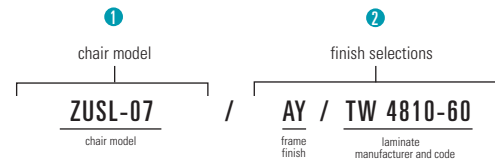

**7% PRICE INCREASE  
Effective June 1, 2011**

DELIVERED PRICING 01 June 2010

ZURI SEATING (ZU SERIES)

Sample Product Number Construction:

- 1 Choose your chair model.
- 2 Specify frame finish, laminate selection or wood finish.