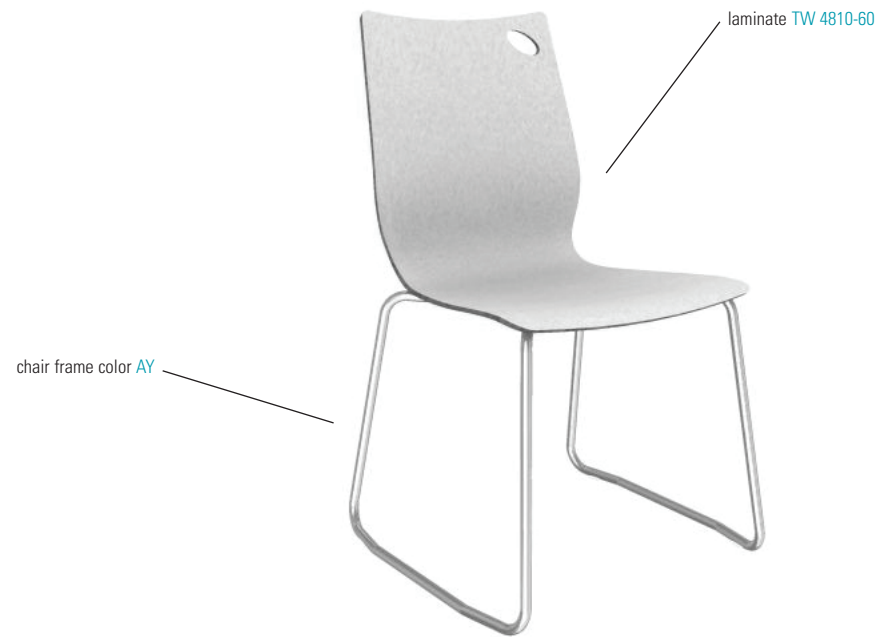

**7% PRICE INCREASE  
Effective June 1, 2011**

DELIVERED PRICING 01 June 2010

ZURI SEATING (ZU SERIES)

Sample Product Number Construction:

- 1 Choose your chair model.
- 2 Specify frame finish, laminate selection or wood finish.

A **ZUSL-07** is a Zuri series, armless sled base chair with a laminate seat and back.

The codes **AY / TW 4810-60** specify an Alloy frame and Wilsonart 4810-60 laminate.

Chair Model **ZUSL-07**

Sample Order Form

Quantity	Model # & Description	List Each	Extended List
4	<b>ZUSL-07 / AY / TW 4810-60</b> Zuri series, armless sled base chair, laminate seat and back / Alloy frame / Wilsonart 4810-60 laminate seat and back	\$ 370	\$ 1480
1	<b>VEX1 36RDFX LP1R / AY / TW 4810-60 / PE</b> Vela series 36" round table, fixed X1 base, laminate top with flat PVC edge, 7/8" thickness top / Alloy base / Wilsonart 4810-60 laminate top / Alloy PVC edge	\$ 730	\$ 730
Total:			\$ 2210