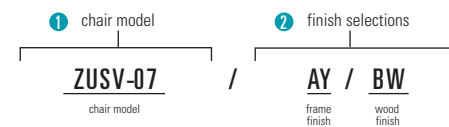

Questions?
1.800.876.2120

Style	Description	Model #	Ship Wt	Price
 ZUSL-07	Armless Sled Base Without Arms Seat - Laminate Back - Laminate	ZUSL-07	17	370
	Sled Base Without Arms Seat - Veneer Back - Veneer	ZUSV-07	17	325
 ZUSL-07S24	Armless Sled Base 24" Seat Height Without Arms Seat - Laminate Back - Laminate	ZUSL-07S24	18	485
	Sled Base 24" Seat Height Without Arms Seat - Veneer Back - Veneer	ZUSV-07S24	18	440
 ZUSL-07S29	Armless Sled Base 29" Seat Height Without Arms Seat - Laminate Back - Laminate	ZUSL-07S29	19	485
	Sled Base 29" Seat Height Without Arms Seat - Veneer Back - Veneer	ZUSV-07S29	19	440

Sample Product Number Construction:

1. Choose your chair model.
2. Specify frame finish, laminate selection or wood finish.

A **ZUSV-07** is a Zuri series, armless sled base chair with a veneer seat and back.

The codes **AY / BW** specify an Alloy frame and Brighton Walnut wood finish.

Zuri Seating
Chair Dimensions
Overall height: 33"
Overall width: 20 5/8"
Overall depth: 21"
Seat height: 17"
Seat width: 17 1/4"
Seat depth: 16"