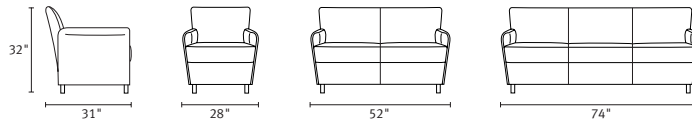

DESIGNED BY DAVID DAHL

P 714.562.8200 | 800.585.5957 F 714.562.8202
5692 FRESCA DRIVE, LA PALMA, CA 90623
WWW.ARCADIACONTRACT.COM