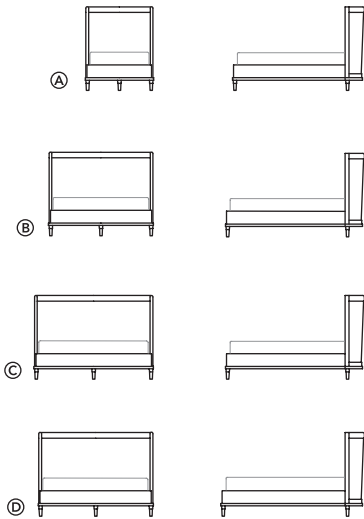

ARTIGNY BED

ARTIGNY BED

TWIN BED

BD-08-106-T

W 42 L 82 H 52.5

COM: 13 YDS

COL: 234 SQ FT

QUEEN BED

BD-08-106-Q

W 66 L 87.25 H 52.5

COM: 14.5 YDS

COL: 261 SQ FT

KING BED

BD-08-106-K

W 84 L 87.25 H 52.5

COM: 17.5 YDS

COL: 315 SQ FT

CALIFORNIA KING BED

BD-08-106-CK

W 78 L 91 H 52.5

COM: 16 YDS

COL: 288 SQ FT

HEADBOARD: 52.5 H

MATTRESS PLATFORM IS 15" ABOVE FINISHED FLOOR