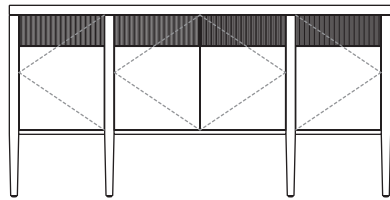

Yangtze Buffet

YANGTZE BUFFET

BF-99-101

L 72 W 22 H 36

3 SECTIONS; 1 DRAWER & 1 ADJUSTABLE SHELF IN EACH SECTION

SHOWN: MAHOGANY WITH "JAVA" FINISH