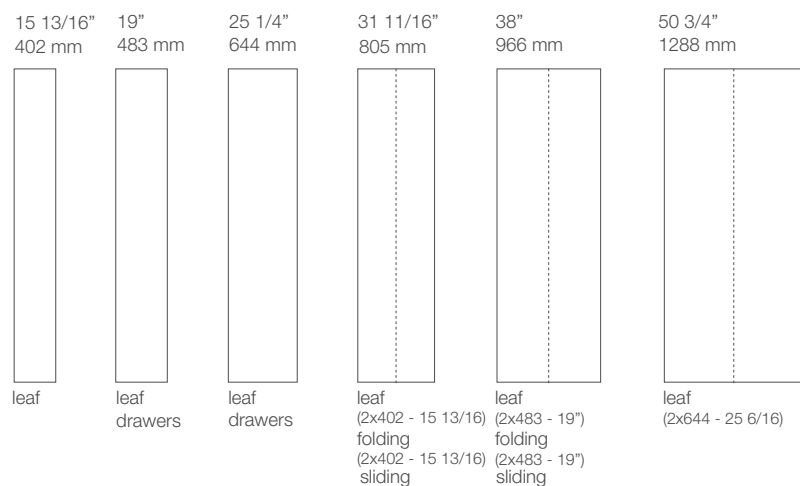

Poliform

Club

Design CR&S poliform, 1995

Technical characteristics:

Columns modularity: 10 heights and 6 widths.

Openings: leaf door with soft closing, folding door, sliding door, also available with drawers front.

Doors finishing: melamine in the colours white 01, panna 42, canapa 35, edge in same colour or white glossy acrylic (not on sliding doors).

Dimensions:

Width units

Height units

Equipments

The modular structure of the inside equipment of the senzafine system is based on the study of actual cases of use.