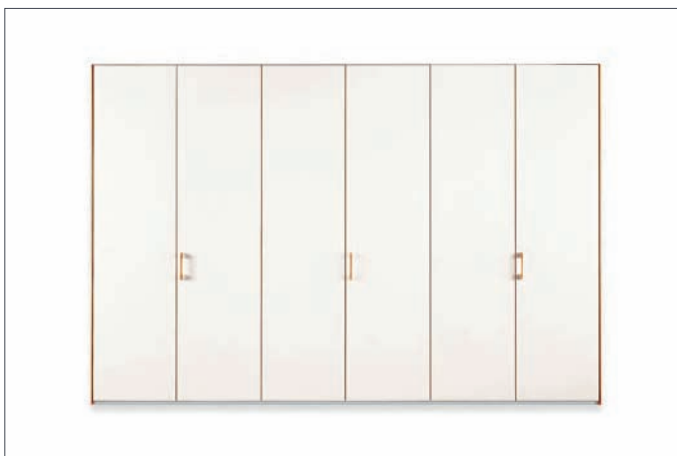

Poliform

Senzafine wardrobes system

Senzafine is a wardrobes and walk-in closet system with a modern modularity, adaptable to any space. The walk-in closet is characterized by vertical panels of mm 35 - 1 1/2" which underline the solidity of shapes and the geometry. From the more simple and minimal doors to the one characterised by a more particular aesthetic, with edges or frames. Four openings: leaf, folding, sliding door and coplanar and a complete inside equipment have been designed to realize a more and more individual space organization. The structure and the equipment of senzafine system are available in melamine, can be easily cleaned and are resistant to scratches.

Poliform

Club

Design CR&S poliform, 1995

Technical characteristics:

Columns modularity: 10 heights and 6 widths.

Openings: leaf door with soft closing, folding door, sliding door, also available with drawers front.

Doors finishing: melamine in the colours white 01, panna 42, canapa 35, edge in same colour or white glossy acrylic (not on sliding doors).

Dimensions:

Width units

Height units

Equipments

The modular structure of the inside equipment of the senzafine system is based on the study of actual cases of use.

In the picture: Wood drawers in two different heights and trays for shirts / Pull-out tray for trousers or skirts / Pull-out tray with bag in hide / Structure and equipment matching different finishes / Tray for shirts can be equipped with drawers in fabric / Hanging chest of drawer/ led Lighting.