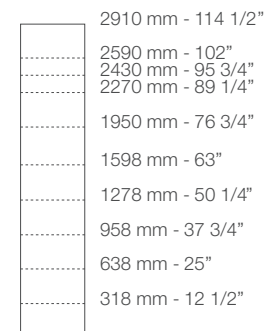

Poliform

Club

Design CR&S poliform, 1995

Technical characteristics:

Columns modularity: 10 heights and 6 widths.

Openings: leaf door with soft closing, folding door, sliding door, also available with drawers front.

Doors finishing: melamine in the colours white 01, panna 42, canapa 35, edge in same colour or white glossy acrylic (not on sliding doors).

Dimensions:

Width units

Height units

Equipments

The modular structure of the inside equipment of the senzafine system is based on the study of actual cases of use.