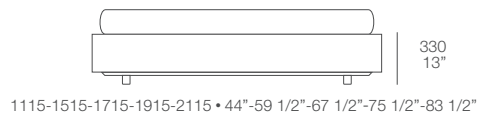

for mattresses da 2000/2100 mm lenght
 for mattresses da 78 3/4" • 82 3/4" lenght

Poliform

Arca

Arca bed, design Paolo Piva, 2003

Dimensions:

white wooden bed frame 2110-2210 • 83"-87"
with upholstered base 2110-2210 • 83"-87"
with bed base 2090-2190 • 82 1/2"-86"

for mattresses da 2000/2100 mm length
for mattresses da 78 3/4" • 82 3/4" mm length

Dimensions for mattresses:

mm 1000 X 2000	mm 1000 X 2100
mm 1400 X 2000	mm 1400 X 2100
mm 1600 X 2000	mm 1600 X 2100
mm 1800 X 2000	mm 1800 X 2100