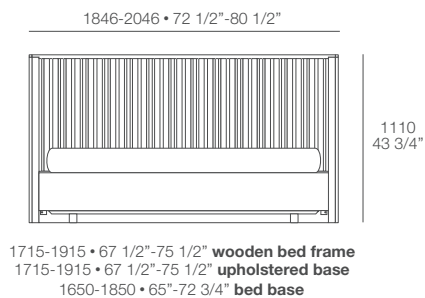

for mattresses da 2000/2100 mm lenght
 for mattresses da 78 3/4" • 82 3/4" mm lenght

whit wooden bed frame 1785-1985 • 70 1/2"-78"
with upholstered base 1785-1985 • 70 1/2"-78"
with bed base 1785-1985 • 70 1/2"-78"

1715-1915 • 67 1/2"-75 1/2" **wooden bed frame**
 1715-1915 • 67 1/2"-75 1/2" **upholstered base**
 1650-1850 • 65"-73" **bed base**

whit wooden bed frame 2150-2250 • 84 1/2"- 88 1/2"
with upholstered base 2150-2250 • 84 1/2"- 88 1/2"
with bed base 2130-2230 • 84"- 88"

for mattresses da 2000/2100 mm lenght
 for mattresses da 78 3/4" • 82 3/4" lenght

Poliform

Arca

Arca bed, design Paolo Piva, 2003

Dimensions:

white wooden bed frame 2110-2210 • 83"-87"
with upholstered base 2110-2210 • 83"-87"
with bed base 2090-2190 • 82 1/2"-86"

for mattresses da 2000/2100 mm length
for mattresses da 78 3/4" • 82 3/4" mm length

Dimensions for mattresses:

mm 1000 X 2000	mm 1000 X 2100
mm 1400 X 2000	mm 1400 X 2100
mm 1600 X 2000	mm 1600 X 2100
mm 1800 X 2000	mm 1800 X 2100