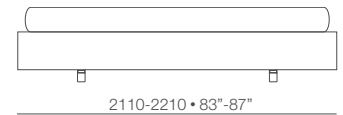

for mattresses da 2000/2100 mm lenght
 for mattresses da 78 3/4" • 82 3/4" lenght

Poliform

Arca

Arca bed, design Paolo Piva, 2003

Dimensions:

white wooden bed frame 2110-2210 • 83"-87"
with upholstered base 2110-2210 • 83"-87"
with bed base 2090-2190 • 82 1/2"-86"

for mattresses da 2000/2100 mm length
for mattresses da 78 3/4" • 82 3/4" mm length

Dimensions for mattresses:

mm 1000 X 2000	mm 1000 X 2100
mm 1400 X 2000	mm 1400 X 2100
mm 1600 X 2000	mm 1600 X 2100
mm 1800 X 2000	mm 1800 X 2100

Dimensions for mattresses with container and tip-up bedstead

mm 1000 X 2000	mm 1000 X 2100
mm 1400 X 2000	mm 1400 X 2100
mm 1600 X 2000	mm 1600 X 2100
mm 1800 X 2000	mm 1800 X 2100