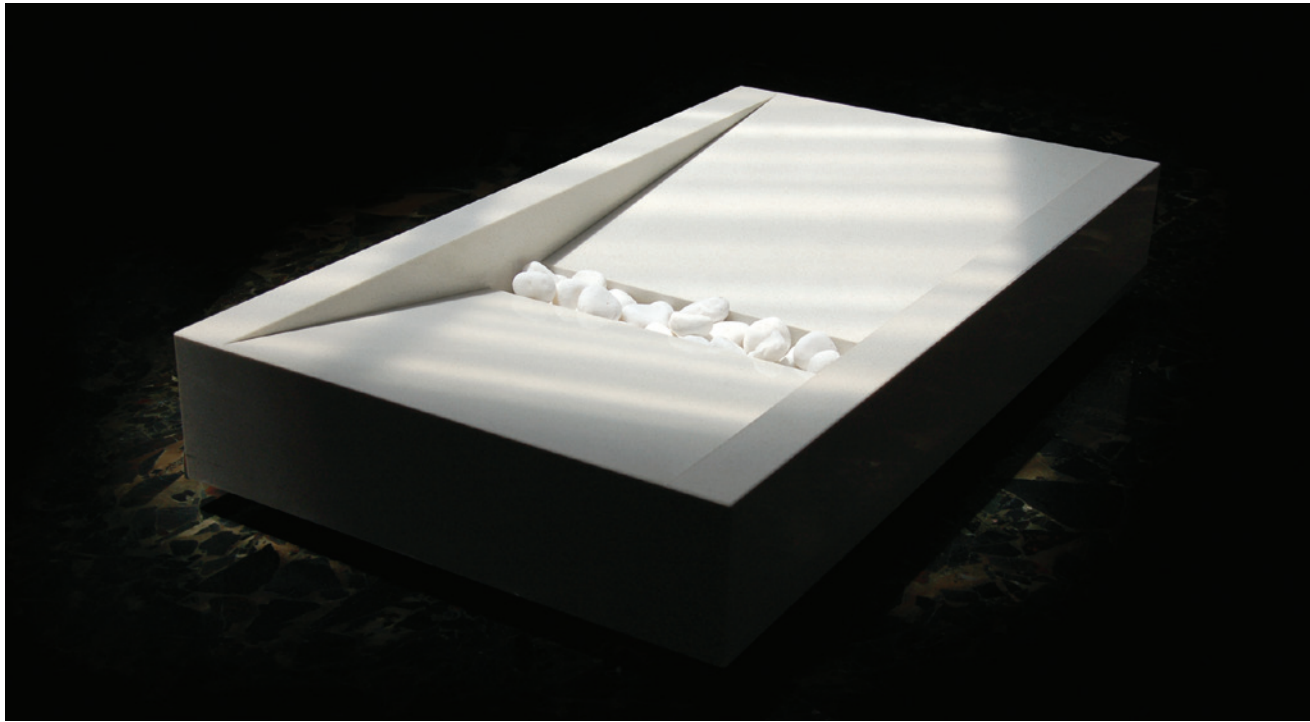

sonOBATH

hydros

All designs are property of Sono Bath, LLC, and shall not be duplicated in any format. **U.S. Patent Pending

Offering symmetry through asymmetry, the focal point of the elegantly sloping HYDROS design is its off-center concealed drain system. Constructed of hand-selected Caesarstone premium quartz, HYDROS is available with brushed nickel slats or a recessed tray covered in natural river rock.

hydros colors

charcoal

dove

matte pearl

sienna mix

pure white

blizzard

desert limestone

eggshell

absolute noir

Technical Information

Overall Dimensions: 28-1/2" x 16" x 4"

Basin Area: 28-1/6" x 12- 7/8"

Water Depth: 3-1/4" (max at drain Basin)

Drain Hole: 1-3/8"

SONOBATH
 p. 310-492-4006 f. 310-823.1238
 e. info@sonobath.com
 www.sonobath.com