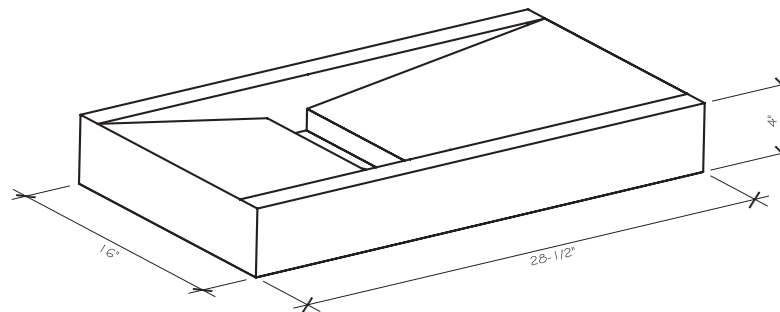

sonOBATH

hydros

All designs are property of Sono Bath, LLC, and shall not be duplicated in any format. **U.S. Patent Pending

Offering symmetry through asymmetry, the focal point of the elegantly sloping HYDROS design is its off-center concealed drain system. Constructed of hand-selected Caesarstone premium quartz, HYDROS is available with brushed nickel slats or a recessed tray covered in natural river rock.

eggshell

absolute noir

Technical Information

Overall Dimensions: 28-1/2" x 16" x 4"

Basin Area: 28-1/6" x 12- 7/8"

Water Depth: 3-1/4" (max at drain Basin)

Drain Hole: 1-3/8"

SONOBATH
 p. 310-492-4006 f. 310-823.1238
 e. info@sonobath.com
 www.sonobath.com