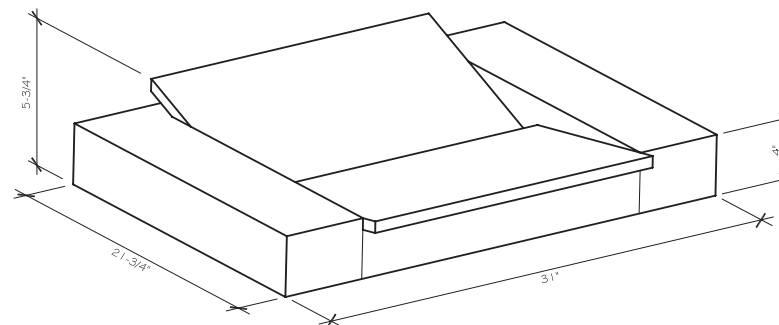

ethos colors

pure white

blizzard

desert limestone

eggshell

absolute noir

Technical Information

Overall Dimensions: 31" x 21-3/4" x 5-3/4"

Basin Area: 20" x 19-3/8"

Water Depth: 3-1/4" (max at drain Basin)

Drain Hole: 1-3/8"

SONOBATH
p. 310-492-4006 f. 310-823.1238
e. info@sonobath.com
www.sonobath.com