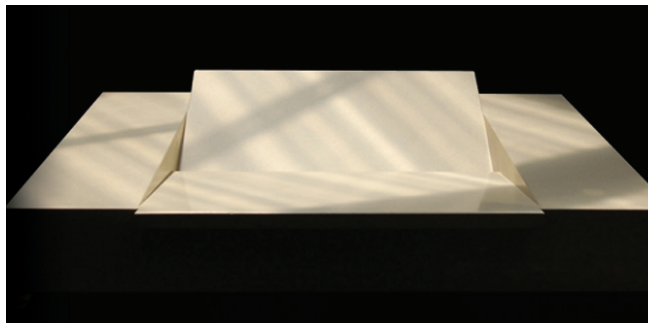

ethos

All designs are property of Sono Bath, LLC, and shall not be duplicated in any format. **U.S. Patent Pending

As **the original inspiration** for the Sonobath line, ETHOS remains one of the most intriguing - posing the simple question: Where does the water go? With its overlapping converging planes and concealed drain system, ETHOS is destined to become a classic of modern vessel sink design

ethos colors

pure white

blizzard

desert limestone

eggshell

absolute noir

Technical Information

Overall Dimensions: 31" x 21-3/4" x 5-3/4"