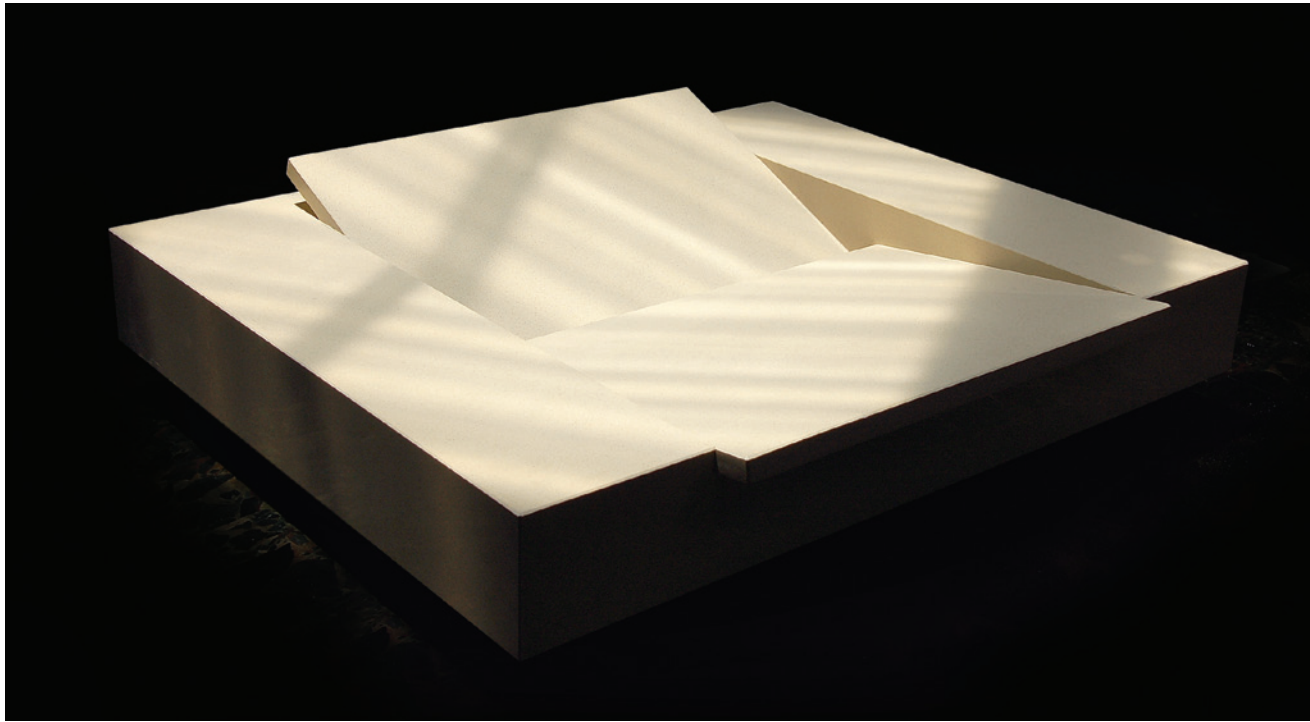

ethos

All designs are property of Sono Bath, LLC, and shall not be duplicated in any format. **U.S. Patent Pending

As **the original inspiration** for the Sonobath line, ETHOS remains one of the most intriguing - posing the simple question: Where does the water go? With its overlapping converging planes and concealed drain system, ETHOS is destined to become a classic of modern vessel sink design

ethos colors

pure white

blizzard

desert limestone

eggshell

absolute noir

Technical Information

Overall Dimensions: 31" x 21-3/4" x 5-3/4"

Basin Area: 20" x 19-3/8"

Water Depth: 3-1/4" (max at drain Basin)

Drain Hole: 1-3/8"

SONOBATH
p. 310-492-4006 f. 310-823.1238
e. info@sonobath.com
www.sonobath.com