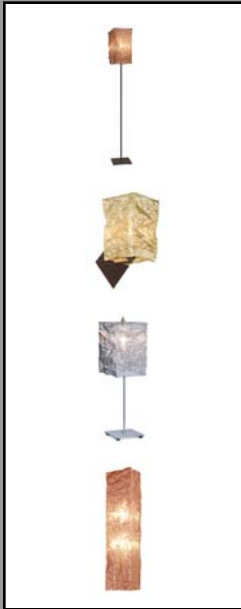

SQUARE SHORT CEILING PENDANT

RELATED PRODUCTS

PRODUCT DESCRIPTION

The Square light sparkles through folds of brass, copper or stainless steel mesh, casting cubist shadows all around. The standing lamps have a rust or silver base. The table lamp has a Hi/Lo dimmer switch, and the floor lamp features a full range dimmer.

SPECIFICATIONS

Style Code	07-P
Collection	Square
Dimensions	12"H x 7.5"W
Key Features	Shade – stainless steel, copper or brass mesh Finish – black painted metal canopy One 75w medium incandescent base bulb – Type A
Wiring Options	Hardwire – adjustable 8ft black cord Swag – 15ft black cordset with switch and plug
Designer	Adam Jackson Pollock and Ben Goldstone
Manufacturer	Fire Farm, Inc. in the USA
Additional Notes	Custom finish or cord length may be ordered for modest additional charge