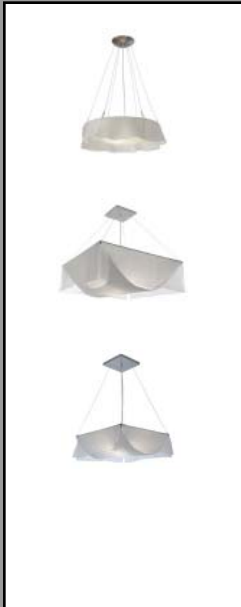

LARGE TYMPANI CHANDELIER

RELATED PRODUCTS

SILVER
CANOPY

WHITE
SHANTUNG SILK

PRODUCT DESCRIPTION

The Tympani creates the illusion of a softly glowing bowl of light. The shade is made of white Shantung silk and is suspended by wire aircraft cables. The height is adjustable, and it is available in two sizes. Shades are removable for cleaning.

SPECIFICATIONS

| | |
|-------------------------|--|
| Style Code | 77-P |
| Collection | Tympani |
| Dimensions | 46"H x 30"W x 9"D |
| Key Features | Shade – White Shantung Silk Finish – silver painted metal canopy Two 150w medium incandescent base bulbs – Type A |
| Wiring Options | Hardwire - adjustable 38" cables |
| Designer | CW Designs |
| Manufacturer | Fire Farm, Inc. in the USA |
| Additional Notes | This design comes in two sizes (the smaller size is item 76-P). Height is adjustable. Shades may be fire retardant treated for contract applications for an additional charge. |