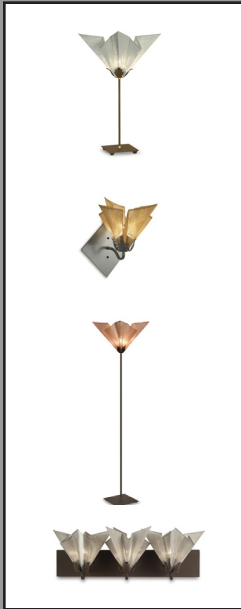

# STAR DOUBLE CEILING PENDANT

## PRODUCT DESCRIPTION

The Star beams light through layers of folded brass, copper or stainless steel mesh. The Star pendant is available with a single or double layers shade in three different sizes. The standing lamps have a rust or silver base. The table lamp has a Hi/Lo dimmer switch, and the floor lamp features a full range dimmer.

## SPECIFICATIONS

<b>Style Code</b>	25D-P
<b>Collection</b>	Star
<b>Dimensions</b>	6"H x 12"W
<b>Key Features</b>	Shade – two metal mesh shades available in combinations of brass, copper and stainless steel Finish – black painted metal canopy One 60w medium incandescent base bulb – Type B
<b>Wiring Options</b>	Hardwire – adjustable 8ft black cord Swag – 15ft black cordset with switch and plug
<b>Designer</b>	Adam Jackson Pollock and Ben Goldstone
<b>Manufacturer</b>	Fire Farm, Inc. in the USA
<b>Additional Notes</b>	Custom finish or cord length may be ordered for modest additional charge