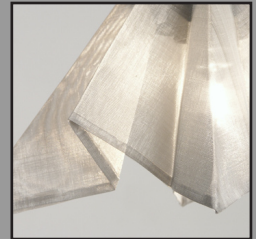

# STAR DOUBLE CEILING PENDANT

## PRODUCT DESCRIPTION

The Star beams light through layers of folded brass, copper or stainless steel mesh. The Star pendant is available with a single or double layers shade in three different sizes. The standing lamps have a rust or silver base. The table lamp has a Hi/Lo dimmer switch, and the floor lamp features a full range dimmer.

## SPECIFICATIONS

<b>Style Code</b>	25D-P
<b>Collection</b>	Star
<b>Dimensions</b>	6"H x 12"W
<b>Key Features</b>	Shade – two metal mesh shades available in combinations of brass, copper and stainless steel Finish – black painted metal canopy One 60w medium incandescent base bulb – Type B
<b>Wiring Options</b>	Hardwire – adjustable 8ft black cord Swag – 15ft black cordset with switch and plug
<b>Designer</b>	Adam Jackson Pollock and Ben Goldstone
<b>Manufacturer</b>	Fire Farm, Inc. in the USA
<b>Additional Notes</b>	Custom finish or cord length may be ordered for modest additional charge