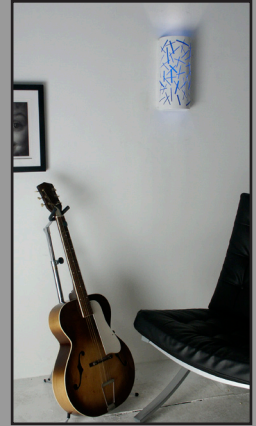

SCISSORS CEILING PENDANT (P BODY TYPE)

RELATED PRODUCTS

BLUE
PAINT

ORANGE
PAINT

RED
PAINT

YELLOW/GREEN
PAINT

PRODUCT DESCRIPTION

The Scissors pendant belongs to the Rock, Paper, Scissors series available in two table, two pendant and three ADA compliant sconces with white exteriors and vibrant red, blue, orange or yellow/green interiors. This version has open holes with a painted interior.

SPECIFICATIONS

Style Code	1B-P (P Body Type)
Collection	Rock, Paper, Scissors
Dimensions	13.5"H x 7"W
Key Features	Shade – Metal with white exterior and red, blue, orange or yellow/green painted interior One 150w medium incandescent base bulb – Type G
Wiring Options	Hardwire – adjustable 8ft white cord Swag – 15ft white cordset with switch and plug
Designer	Adam Jackson Pollock
Manufacturer	Fire Farm, Inc. in the USA
Additional Notes	Custom finish or cord length may be ordered for modest additional charge