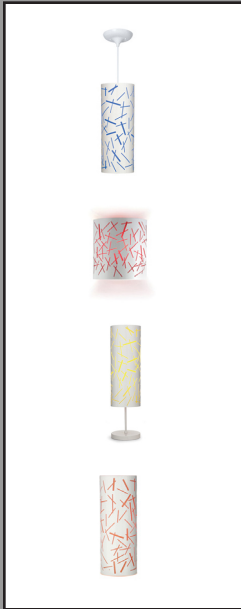

SCISSORS CEILING PENDANT (P BODY TYPE)

RELATED PRODUCTS

BLUE
PAINT

ORANGE
PAINT

RED
PAINT

YELLOW/GREEN
PAINT

PRODUCT DESCRIPTION

The Scissors pendant belongs to the Rock, Paper, Scissors series available in two table, two pendant and three ADA compliant sconces with white exteriors and vibrant red, blue, orange or yellow/green interiors. This version has open holes with a painted interior.

SPECIFICATIONS

Style Code	1B-P (P Body Type)
Collection	Rock, Paper, Scissors
Dimensions	13.5"H x 7"W
Key Features	Shade – Metal with white exterior and red, blue, orange or yellow/green painted interior One 150w medium incandescent base bulb – Type G
Wiring Options	Hardwire – adjustable 8ft white cord Swag – 15ft white cordset with switch and plug
Designer	Adam Jackson Pollock
Manufacturer	Fire Farm, Inc. in the USA
Additional Notes	Custom finish or cord length may be ordered for modest additional charge