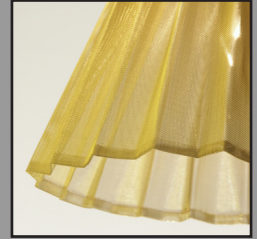

SMALL HAZEL CEILING PENDANT

RELATED PRODUCTS

PRODUCT DESCRIPTION

Light sparkles through the hand-pleated folds of brass, copper or stainless steel mesh. The Hazel pendant is available in two different sizes.

SPECIFICATIONS

Style Code	20-P1
Collection	Hazel
Dimensions	6.5"H x 6.5"W
Key Features	Shade – stainless steel, copper or brass mesh Finish – black painted metal canopy One 60w medium incandescent base bulb – Type B
Wiring Options	Hardwire – adjustable 8ft black cord Swag – 15ft black cordset with switch and plug
Designer	Adam Jackson Pollock and Ben Goldstone
Manufacturer	Fire Farm, Inc. in the USA
Additional Notes	Custom finish or cord length may be ordered for modest additional charge