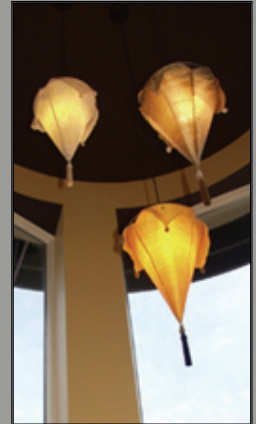

SMALL PUNTA DE LUCE CEILING PENDANT

RELATED PRODUCTS

PRODUCT DESCRIPTION

The Punta De Luce radiates a warm romantic glow. Both the pendant and sconce are available in two sizes. The large size features silver metal scroll work above the shade and both sizes are available in hemp muslin, gold, bronze, or white dupioni silk. Shades are removable for cleaning.

SPECIFICATIONS

Style Code	48-P
Collection	Punta De Luce
Dimensions	19"H x 12"W
Key Features	Shade – hemp muslin, white, bronze or gold dupioni silk Finish – black painted metal canopy One 100w medium incandescent base bulb – Type A
Wiring Options	Hardwire – adjustable 8ft black cord Swag – 15ft black cordset with switch and plug
Designer	CW Designs
Manufacturer	Fire Farm, Inc. in the USA
Additional Notes	Custom cord length may be ordered for modest additional charge. Shades may be fire retardant treated for contract applications for an additional charge.