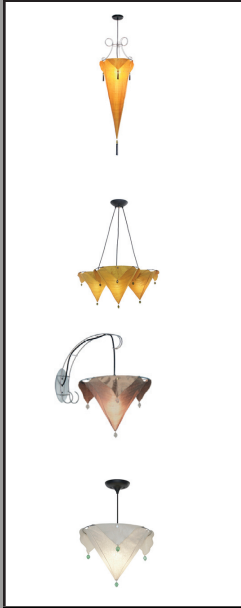

SMALL PUNTA DE LUCE CEILING PENDANT

RELATED PRODUCTS

PRODUCT DESCRIPTION

The Punta De Luce radiates a warm romantic glow. Both the pendant and sconce are available in two sizes. The large size features silver metal scroll work above the shade and both sizes are available in hemp muslin, gold, bronze, or white dupioni silk. Shades are removable for cleaning.

SPECIFICATIONS

Style Code	48-P
Collection	Punta De Luce
Dimensions	19"H x 12"W
Key Features	Shade – hemp muslin, white, bronze or gold dupioni silk Finish – black painted metal canopy One 100w medium incandescent base bulb – Type A
Wiring Options	Hardwire – adjustable 8ft black cord Swag – 15ft black cordset with switch and plug
Designer	CW Designs
Manufacturer	Fire Farm, Inc. in the USA
Additional Notes	Custom cord length may be ordered for modest additional charge. Shades may be fire retardant treated for contract applications for an additional charge.