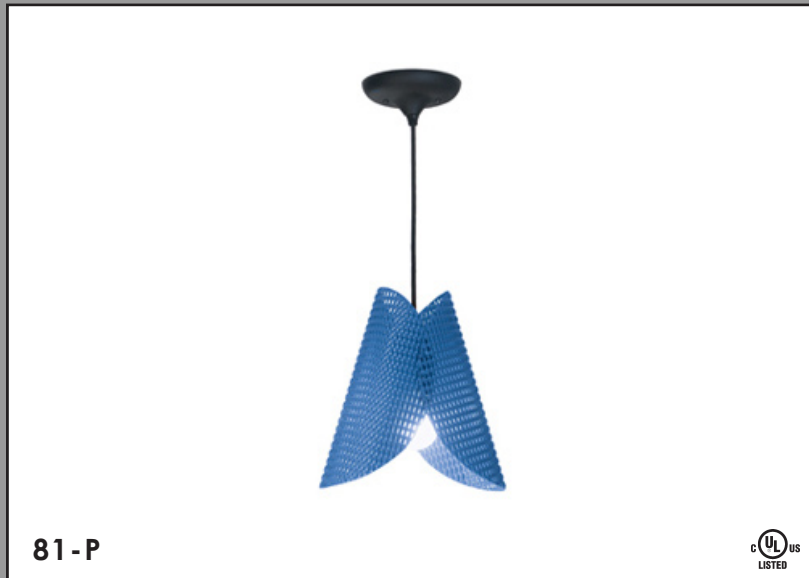

LARK CEILING PENDANT

RELATED PRODUCTS

PRODUCT DESCRIPTION

Textured light fills your space with the Avian collection. Shades are made from an expanded basketweave metal diffuser and are offered in a variety of colors. The length of the cord is entirely adjustable.

SPECIFICATIONS

Style Code	81-P
Collection	Avian
Dimensions	17.5"H x 9.5"W
Key Features	Shade – blue, orange, red, yellowgreen, or silver painted metal Finish – black painted metal canopy One 100w medium incandescent base bulb – Type B
Wiring Options	Hardwire – adjustable 8ft black cord Swag – 15ft black cordset with switch and plug
Designer	Adam Jackson Pollock
Manufacturer	Fire Farm, Inc. in the USA
Additional Notes	Height is adjustable. Custom finish or cord length may be ordered for modest additional charge.