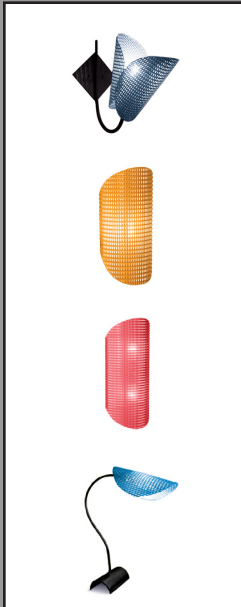

LARK CEILING PENDANT

RELATED PRODUCTS

PRODUCT DESCRIPTION

Textured light fills your space with the Avian collection. Shades are made from an expanded basketweave metal diffuser and are offered in a variety of colors. The length of the cord is entirely adjustable.

SPECIFICATIONS

Style Code	81-P
Collection	Avian
Dimensions	17.5"H x 9.5"W
Key Features	Shade – blue, orange, red, yellowgreen, or silver painted metal Finish – black painted metal canopy One 100w medium incandescent base bulb – Type B
Wiring Options	Hardwire – adjustable 8ft black cord Swag – 15ft black cordset with switch and plug
Designer	Adam Jackson Pollock
Manufacturer	Fire Farm, Inc. in the USA
Additional Notes	Height is adjustable. Custom finish or cord length may be ordered for modest additional charge.