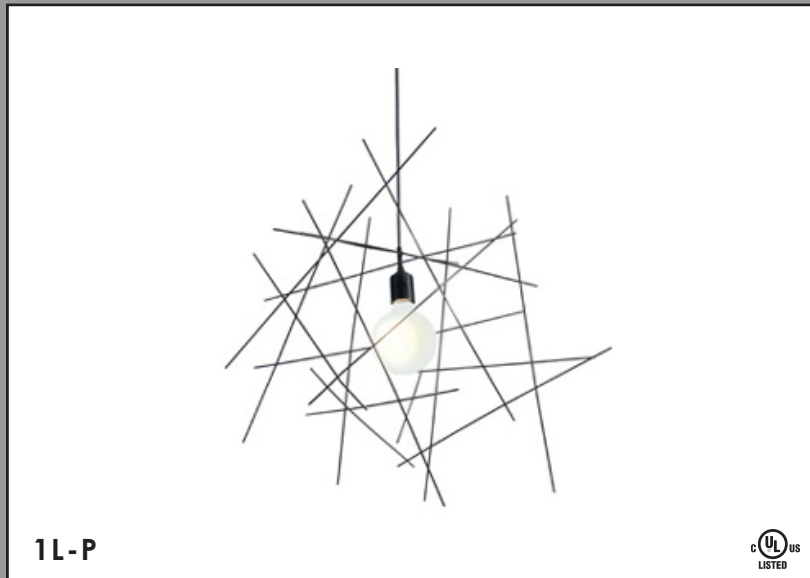

TWIG CEILING PENDANT

RELATED PRODUCTS

BLACK PAINT

PRODUCT DESCRIPTION

Twig is a perfect addition to an entranceway or living room: anywhere this conversation piece can garner delight and surprise. As much a kinetic sculpture as light fixture, the interlocking "twigs" hover around the central bulb. Hung above eye level, the bright unfiltered light will glow against the ceiling and nearby walls. Available in black, white, and red.

SPECIFICATIONS

Style Code	1L-P
Collection	Twig
Dimensions	25"H x 25"W
Key Features	Shade – glossy black, white or red painted metal Finish – black painted metal canopy One 150w medium base bulb – Type A
Wiring Options	Hardwire – adjustable 8ft black cord Swag – 15ft black cordset with switch and plug
Designer	Adam Jackson Pollock
Manufacturer	Fire Farm, Inc. in the USA
Additional Notes	Custom finish or cord length may be ordered for modest additional charge

ORDERING & SHIPPING INFORMATION

Please specify	Style code, shade color, hardwire or swag
Shipping Weight	12 lbs – UPS Oversize 2

PO Box 458

P 563.245.3515

Info@FireFarm.com

Elkader, IA 52043

F 563.245.3516

www.FireFarm.com