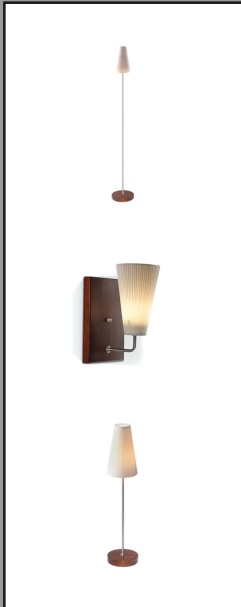

MILANO CEILING PENDANT

RELATED PRODUCTS

DARK BROWN
WOOD

BRUSHED
NICKEL

WHITE MATTE
PORCELAIN

PRODUCT DESCRIPTION

Soft light calms the space creating tranquil beauty through pure porcelain. The Milano is part of our Porcelain series. The Porcelain collection is available in four distinctive designs as pendants, sconces, or table and floor lamps.

SPECIFICATIONS

Style Code	9K-P
Collection	Porcelain – Milano
Dimensions	8"H x 5.5"W
Key Features	Shade – white matte porcelain Finish – brushed nickel painted metal and dark brown wood canopy One 40w candelabra base bulb – Type CA
Wiring Options	Hardwire – adjustable 8ft clear cord
Designer	Fire Farm
Made in	China
Additional Notes	Height is adjustable