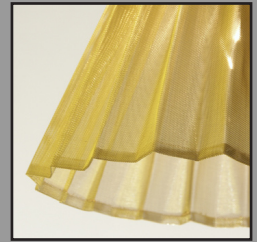

LARGE HAZEL CEILING PENDANT

RELATED PRODUCTS

BLACK CANOPY

STAINLESS STEEL MESH

COPPER MESH

BRASS MESH

PRODUCT DESCRIPTION

Light sparkles through the hand-pleated folds of brass, copper or stainless steel mesh. The Hazel pendant is available in two different sizes.

SPECIFICATIONS

Style Code	20-P2
Collection	Hazel
Dimensions	11.3"H x 7"W
Key Features	Shade – stainless steel, copper or brass mesh Finish – black painted metal canopy One 60w medium incandescent base bulb – Type B
Wiring Options	Hardwire – adjustable 8ft black cord Swag – 15ft black cordset with switch and plug
Designer	Adam Jackson Pollock and Ben Goldstone
Manufacturer	Fire Farm, Inc. in the USA
Additional Notes	Custom finish or cord length may be ordered for modest additional charge